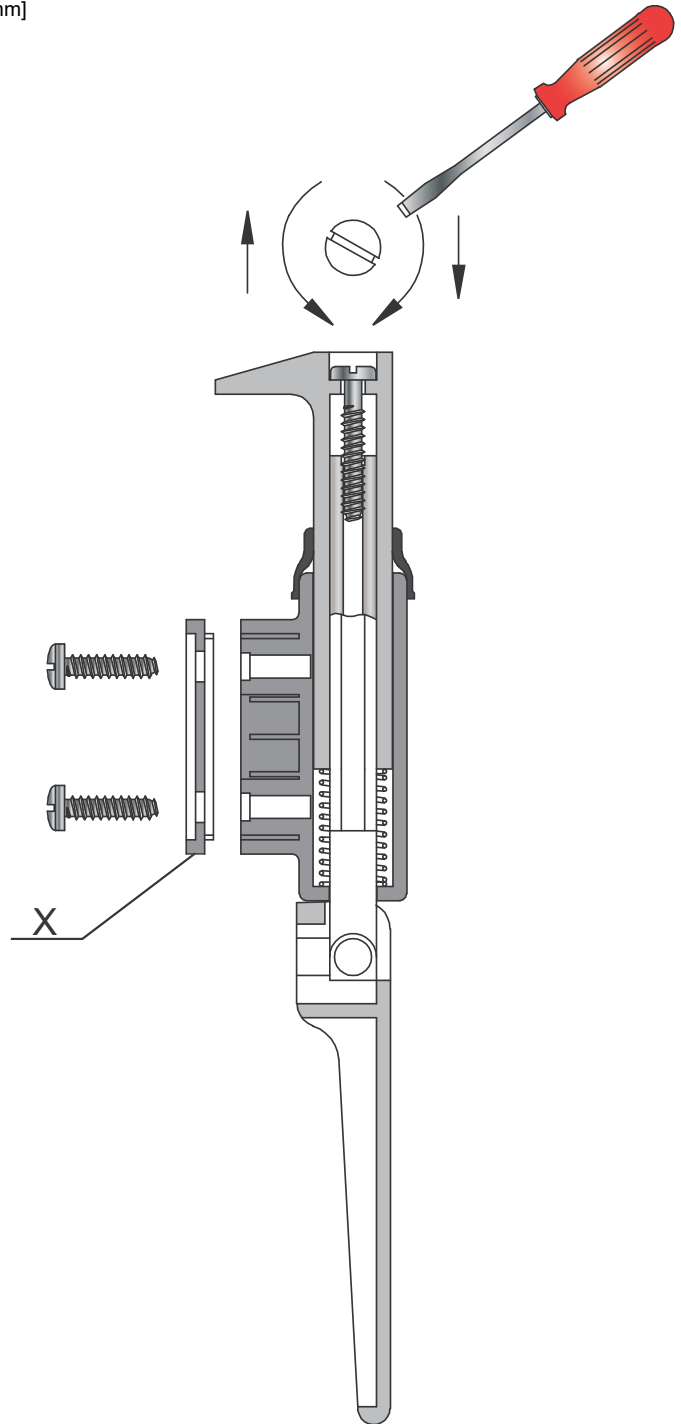

Spare Part

Spare Part

Fastener complete plastic

43999012

Original spare part

EN SPARE PART

Table of contents

1 Spare Parts	4
---------------------	---

1 Spare Parts

S50

[mm]

S200

43999012

Nederman

www.nederman.com