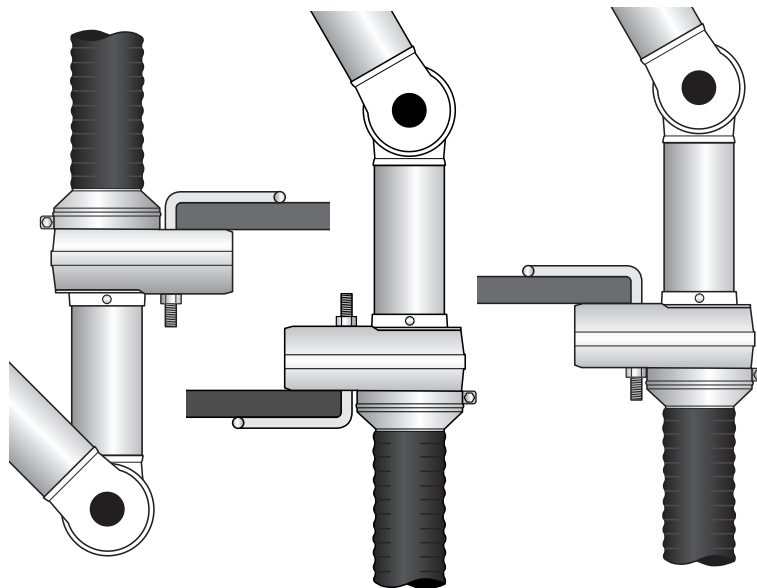

MOUNTING INSTRUCTION

Table bracket

No. 148784/00
Date 2006-02-01

Mounting examples

N.B. These mounting examples are not applicable for all FX arms. For possible mounting examples, see the Instruction Manual for the FX arm.