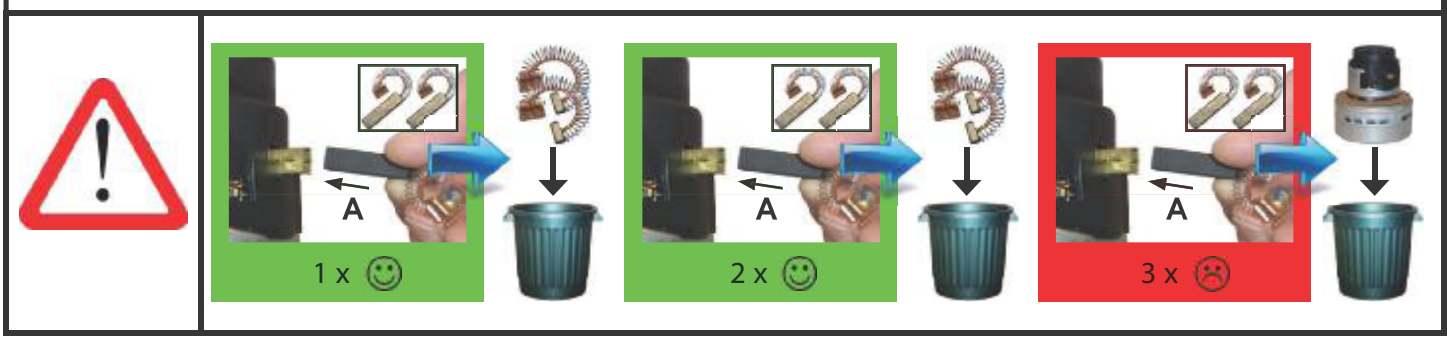

NÁVOD K OBSLUZE CZ

ИНСТРУКЦИЯ ПО

ЭКСПЛУАТАЦИИ RU

NEL	-mmWC	-kPa	Nm ² /hr
2	2150	21,5	312
2R	2150	21,5	312
3	2150	21,5	460
3R	2150	21,5	460
3RT	2150	21,5	460

www.nederman.com

Nederman sales companies in: Australia, Austria, Belgium, Brazil, Canada, China, Czech Rep., Denmark, Finland, France, Germany, Hungary, India, Ireland, Northern Ireland, Norway, Poland, Portugal, Romania, Russia, Slovakia, Spain, Sweden, Thailand, Turkey, Ukraine, United Kingdom, USA, Vietnam