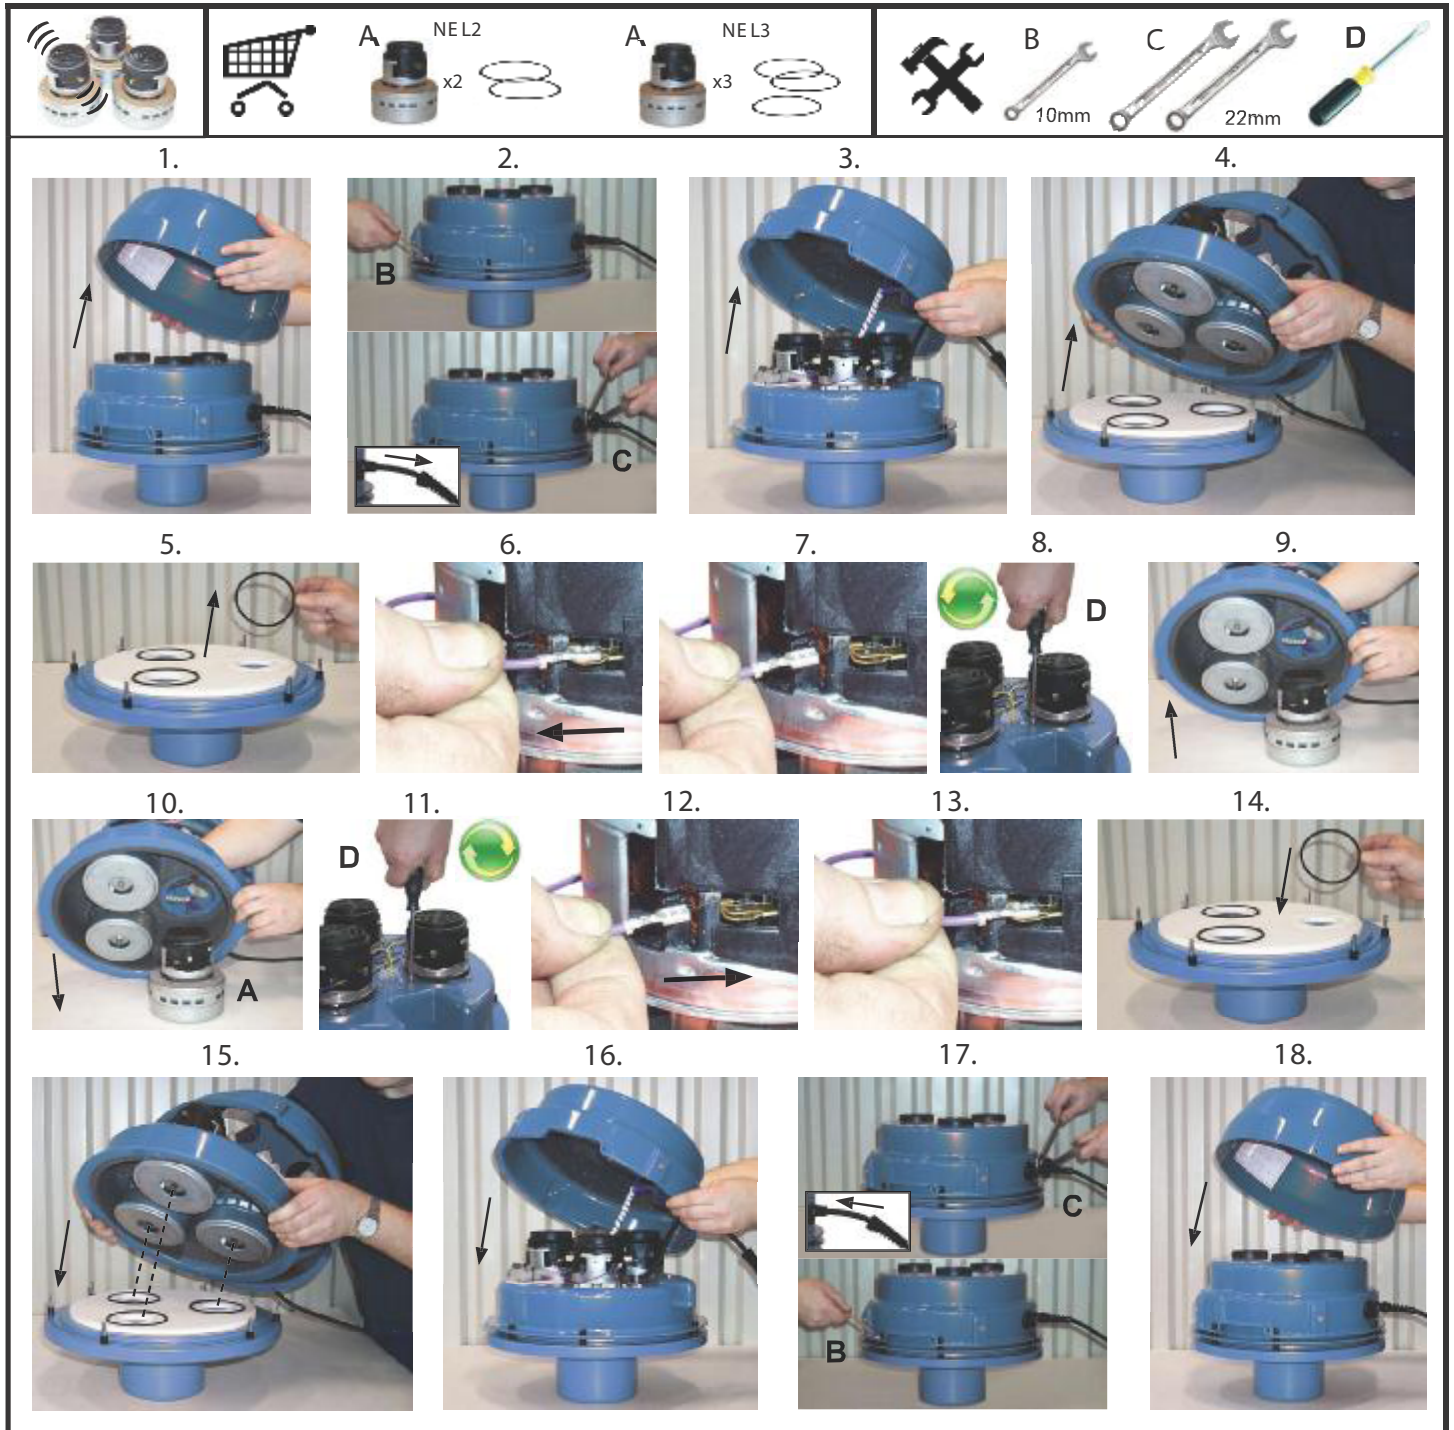

NÁVOD K OBSLUZE CZ

ИНСТРУКЦИЯ ПО

ЭКСПЛУАТАЦИИ RU

NEL	-mmWC	-kPa	Nm ² /hr
2	2150	21,5	312
2R	2150	21,5	312
3	2150	21,5	460
3R	2150	21,5	460
3RT	2150	21,5	460

www.nederman.com

Nederman sales companies in: Australia, Austria, Belgium, Brazil, Canada, China, Czech Rep., Denmark, Finland, France, Germany, Hungary, India, Ireland, Northern Ireland, Norway, Poland, Portugal, Romania, Russia, Slovakia, Spain, Sweden, Thailand, Turkey, Ukraine, United Kingdom, USA, Vietnam