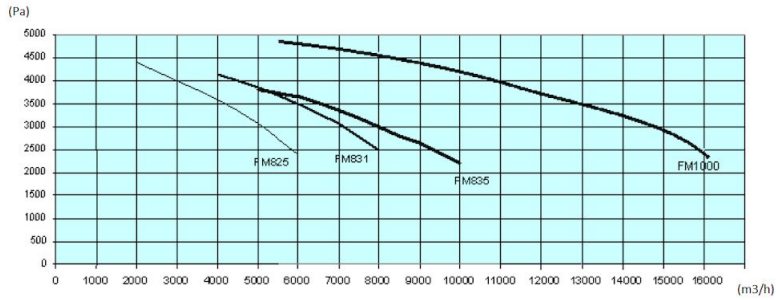

พัดลมสำหรับ FM

FM fan curve. Static pressure at filter inlet / Airflow volume.
(Includes all internal resistance except filter media)