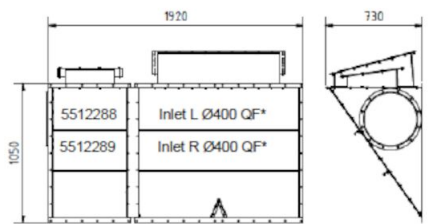

*) seen from the back site of the filter