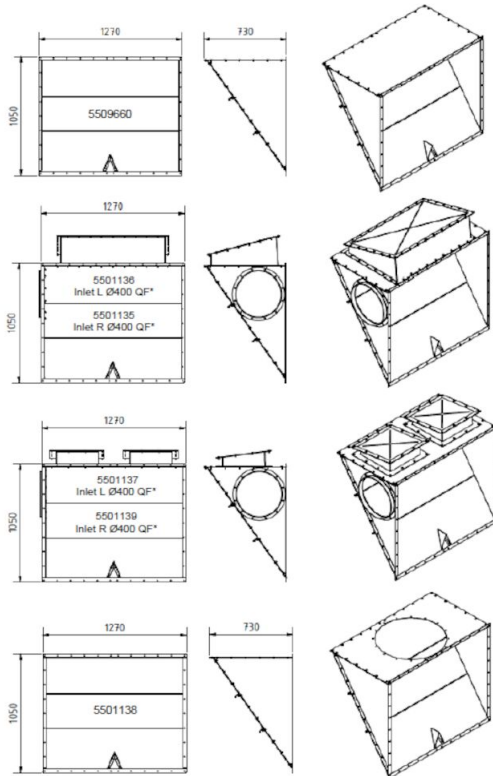

Backpack for FM filtre

*seen from the back site of the filter

*) seen from the back site of the filter