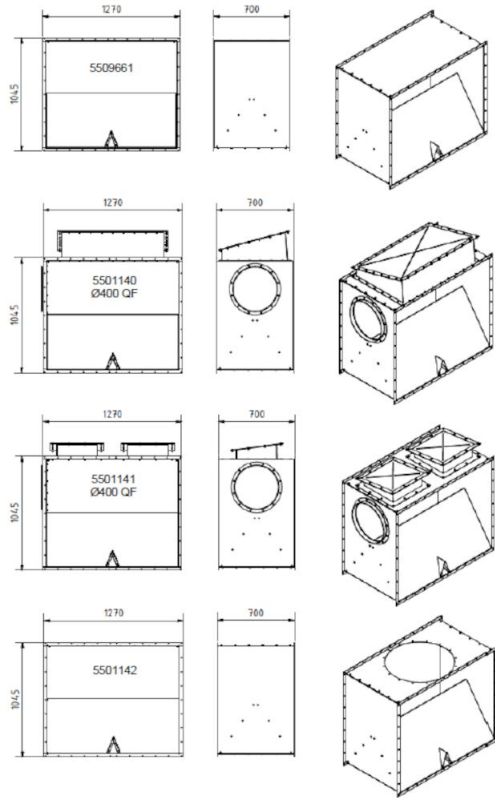

Backpack for FM filtre