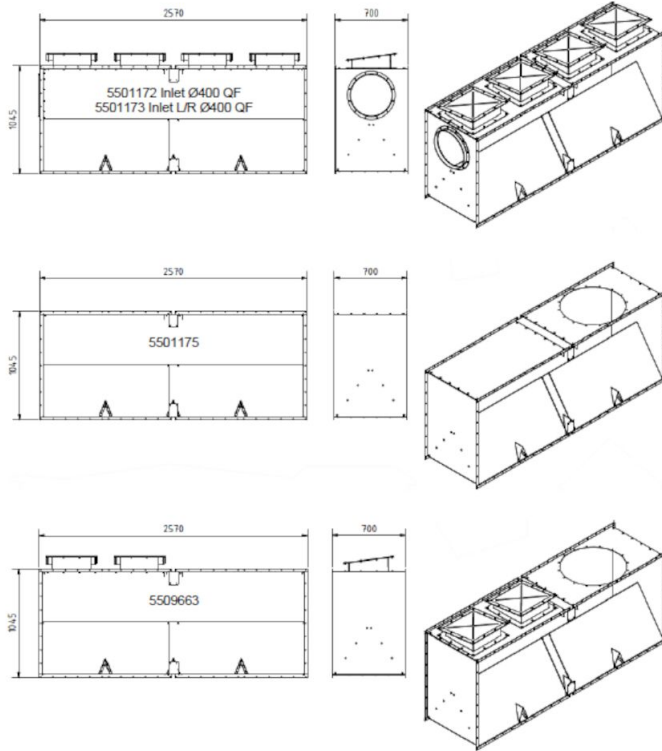

Backpack for FM filtre