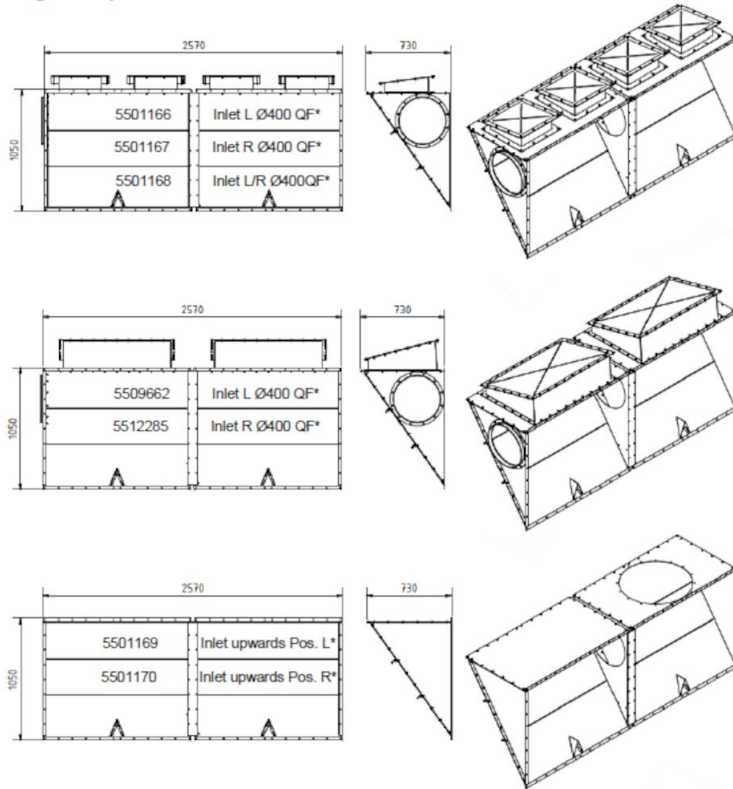

Billeder	Beskrivelse	Model
	Single backpack for 4 modules	5509660
	Single backpack for 8 modules inlet L, D=400 QF, two relief panels	5509662
	Single backpack for 8 modules round inlet from the top pos L	5501169
	Single backpack for 8 modules round inlet from the top pos R	5501170
	Single backpack for 6 modules inlet L, D=400 QF, three relief panels	5512286
	Double backpack for 4 modules	5509661
	Double backpack for 8 modules two relief panels and round inlet from the top	5509663

Backpack for FM filtre

Backpack for FM filtre

Backpack for FM filtre

5512283 Inlet L Ø400 QF*
5512284 Inlet R Ø400 QF*

*) seen from the back site of the filter

Backpack for FM filtre

*) seen from the back site of the filter