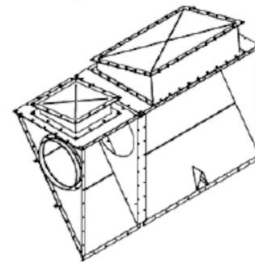

FM Backpack Dobbelt

FM Backpack Dobbelt anvendes ved sammenbygning af flere filter til ét stort filter. Også her er der mulighed for opadrettet ex-aflastning.

Produkt navn

Backpack for FM filtre

Backpack for FM filtre

Billeder	Beskrivelse	Model
	Single backpack for 4 modules	5509660
	Single backpack for 8 modules inlet L, D=400 QF, two relief panels	5509662
	Single backpack for 8 modules round inlet from the top pos L	5501169
	Single backpack for 8 modules round inlet from the top pos R	5501170
	Single backpack for 6 modules inlet L, D=400 QF, three relief panels	5512286
	Double backpack for 4 modules	5509661
	Double backpack for 8 modules two relief panels and round inlet from the top	5509663

Backpack for FM filtre

Backpack for FM filtre

Backpack for FM filtre

5512283 Inlet L Ø400 QF*
5512284 Inlet R Ø400 QF*

*) seen from the back site of the filter

Backpack for FM filtre

*) seen from the back site of the filter