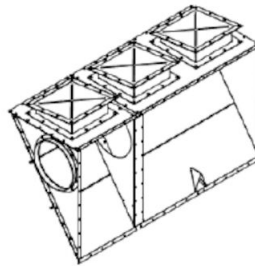

Billeder	Beskrivelse	Model
	Single backpack for 4 modules	5509660
	Single backpack for 8 modules inlet L, D=400 QF, two relief panels	5509662
	Single backpack for 8 modules round inlet from the top pos L	5501169
	Single backpack for 8 modules round inlet from the top pos R	5501170
	Single backpack for 6 modules inlet L, D=400 QF, three relief panels	5512286
	Double backpack for 4 modules	5509661
	Double backpack for 8 modules two relief panels and round inlet from the top	5509663

Backpack for FM filtre

Backpack for FM filtre

Backpack for FM filtre

5512283 Inlet L Ø400 QF*
5512284 Inlet R Ø400 QF*

*) seen from the back site of the filter

Backpack for FM filtre

*) seen from the back site of the filter