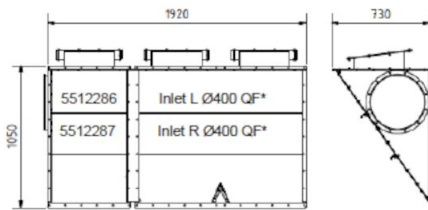

Billeder	Beskrivelse	Model
	Single backpack for 4 modules	5509660
	Single backpack for 8 modules inlet L, D=400 QF, two relief panels	5509662
	Single backpack for 8 modules round inlet from the top pos L	5501169
	Single backpack for 8 modules round inlet from the top pos R	5501170
	Single backpack for 6 modules inlet L, D=400 QF, three relief panels	5512286
	Double backpack for 4 modules	5509661
	Double backpack for 8 modules two relief panels and round inlet from the top	5509663

Backpack for FM filtre

Backpack for FM filtre

Backpack for FM filtre

5512283 Inlet L Ø400 QF*
5512284 Inlet R Ø400 QF*

*) seen from the back site of the filter

Backpack for FM filtre

*) seen from the back site of the filter