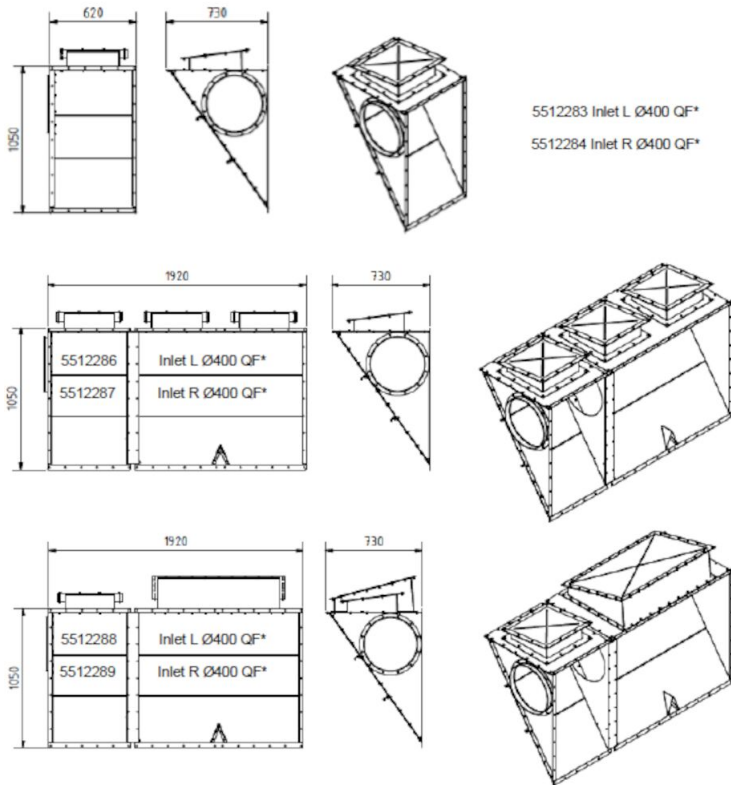

Клапан для FM-фильтров

*) видно с заднего положения фильтра