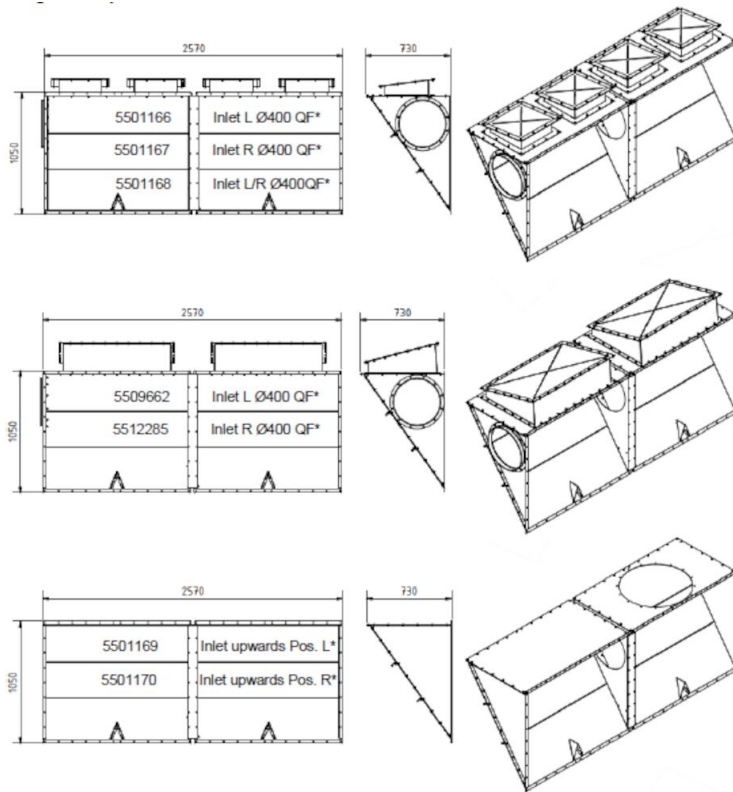

Клапан для FM-фильтров

*) видно с заднего положения фильтра