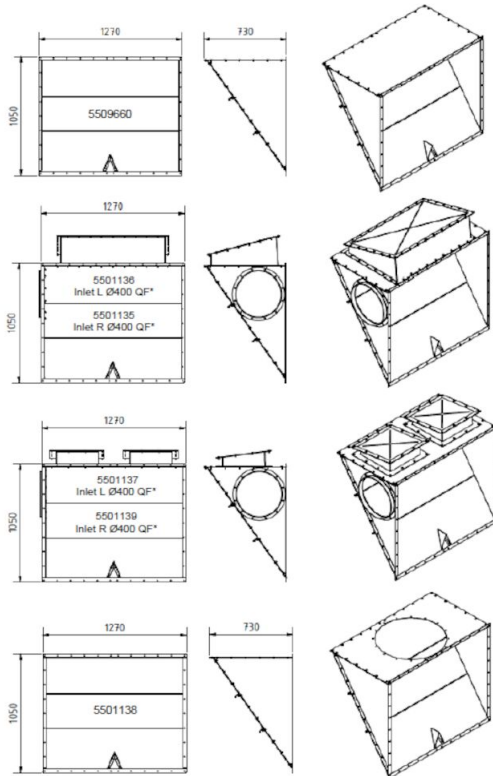

Клапан для FM-фильтров

*) видно с заднего положения фильтра