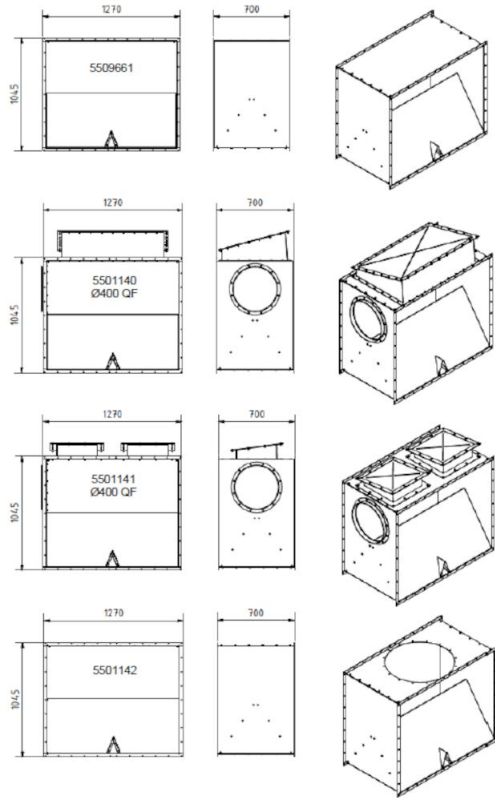

Клапан для FM-фильтров