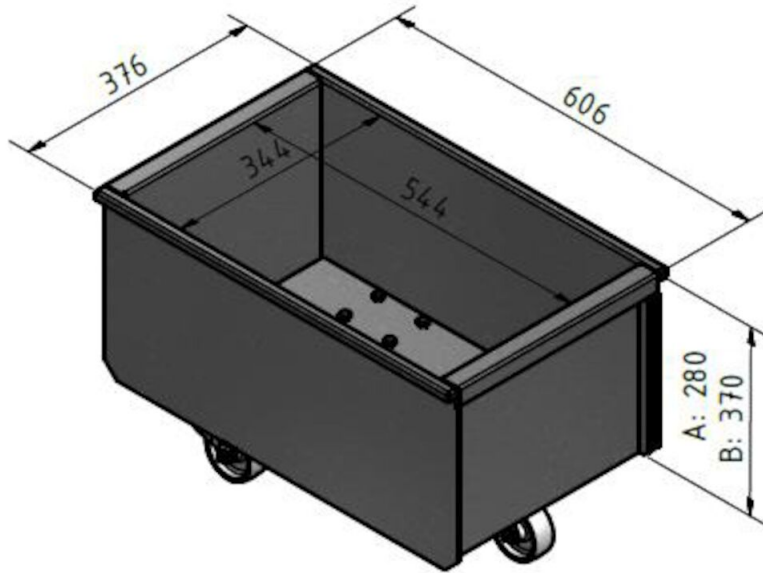

Discharge bin FM filter

Nom du produit

Discharge bin FM filter

Discharge bin FM filter

[image]	Nom de la fiche technique	[model]
	Adaptor for bin with bag	5505033
	Adaptor for 50 l bin with bag incl. fitting	5505034
	Hose set for bin balancing	5505041

Discharge bin FM filter

Adaptor for bin with bag

Hose set for bin balancing

Discharge bin FM filter

100 Liter

Discharge bin with wheels

Discharge bin FM filter

50 Liter