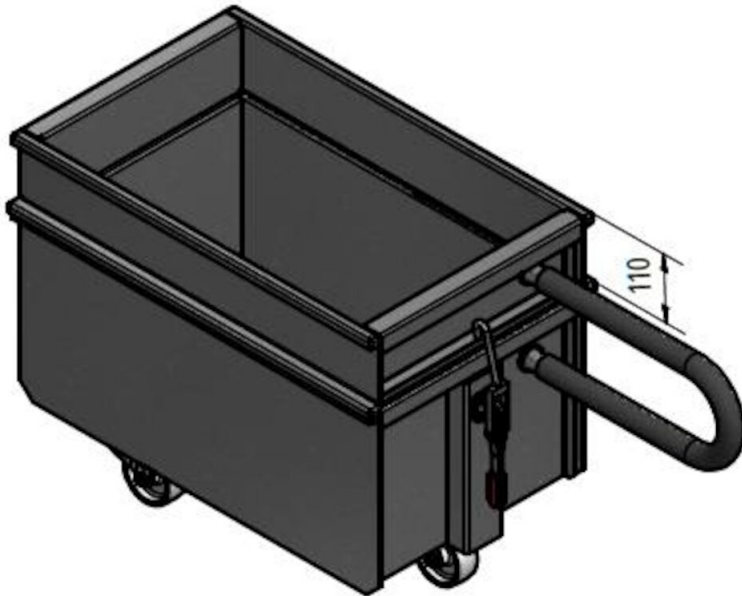

Discharge bin FM filter

Nom du produit

Discharge bin FM filter

Discharge bin FM filter

[image]	Nom de la fiche technique	[model]
	Adaptor for bin with bag	5505033
	Adaptor for 50 l bin with bag incl. fitting	5505034
	Hose set for bin balancing	5505041

Discharge bin FM filter

Adaptor for bin with bag

Hose set for bin balancing

Discharge bin FM filter

100 Liter

Discharge bin with wheels

Discharge bin FM filter

50 Liter

Discharge bin without wheels (A)

Discharge bin with wheels (B)