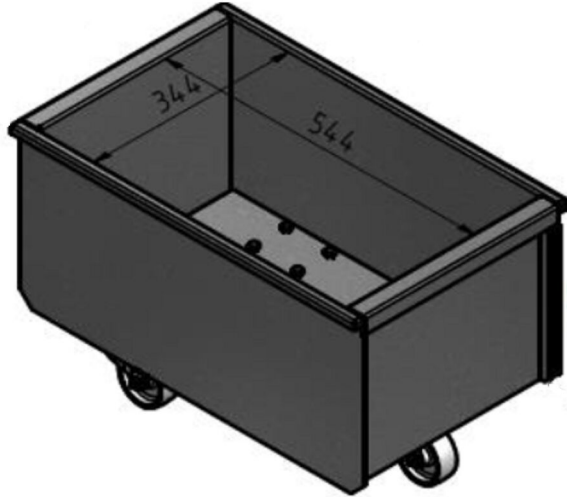

Discharge bin FM filter

Nom du produit

Discharge bin FM filter

Discharge bin FM filter

[image]	Nom de la fiche technique	[model]
	Adaptor for bin with bag	5505033
	Adaptor for 50 l bin with bag incl. fitting	5505034
	Hose set for bin balancing	5505041

Discharge bin FM filter

Adaptor for bin with bag

Hose set for bin balancing

Discharge bin FM filter

100 Liter

Discharge bin with wheels

Discharge bin FM filter

50 Liter