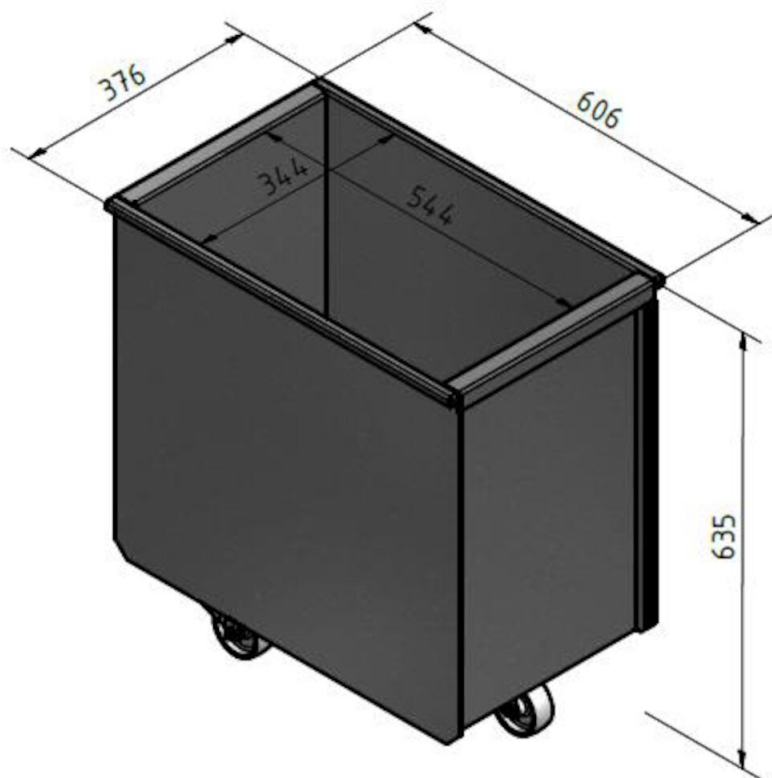

Discharge bin FM filter

Nom du produit

Discharge bin FM filter

Discharge bin FM filter

[image]	Nom de la fiche technique	[model]
	Adaptor for bin with bag	5505033
	Adaptor for 50 l bin with bag incl. fitting	5505034
	Hose set for bin balancing	5505041

Discharge bin FM filter

Adaptor for bin with bag

Hose set for bin balancing

Discharge bin FM filter

100 Liter

Discharge bin with wheels

Discharge bin FM filter

50 Liter