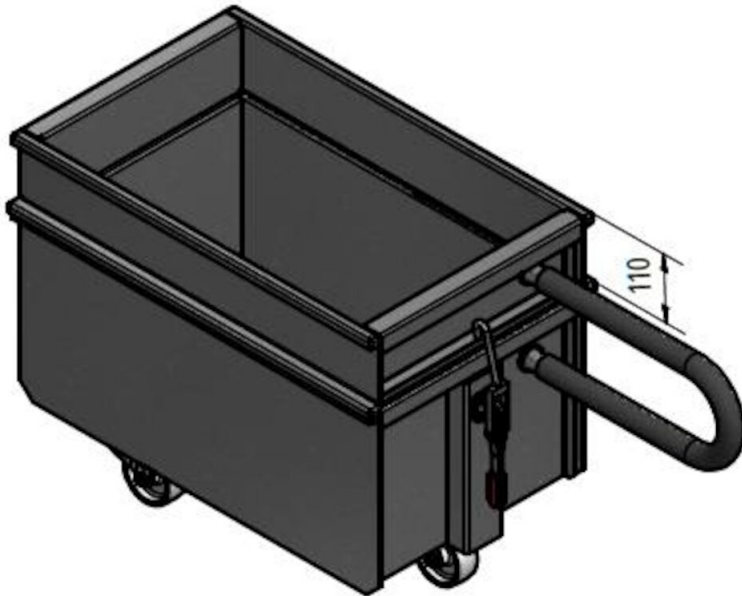

## Discharge bin FM filter

---

---

Nom du produit

Discharge bin FM filter

## Discharge bin FM filter

[image]	Nom de la fiche technique	[model]
	Discharge bin 50 l with wheels	5501274
	Discharge bin 50 l without wheels	5501273
	Discharge bin 100 l with wheels	5501275
	Adaptor for bin with bag	5505033
	Adaptor for 50 l bin with bag incl. fitting	5505034
	Adaptor for 100 l bin with bag incl. fitting	5505035
	Hose set for bin balancing	5505041

## Discharge bin FM filter

Adaptor for bin with bag

Hose set for bin balancing

# Discharge bin FM filter

100 Liter

Discharge bin with wheels