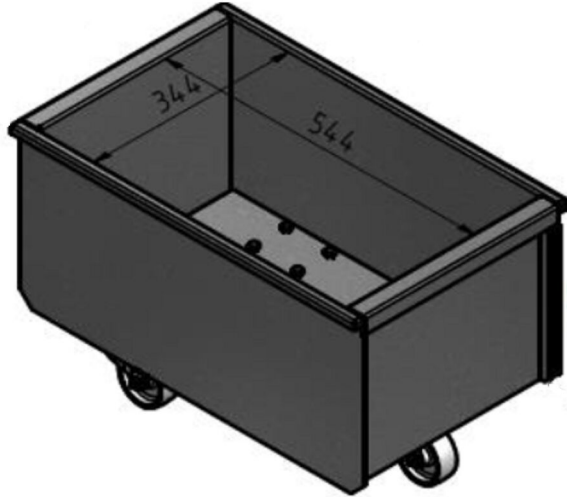

## Discharge bin FM filter

---

---

Nom du produit

Discharge bin FM filter

## Discharge bin FM filter

[image]	Nom de la fiche technique	[model]
	Discharge bin 50 l with wheels	5501274
	Discharge bin 50 l without wheels	5501273
	Discharge bin 100 l with wheels	5501275
	Adaptor for bin with bag	5505033
	Adaptor for 50 l bin with bag incl. fitting	5505034
	Adaptor for 100 l bin with bag incl. fitting	5505035
	Hose set for bin balancing	5505041