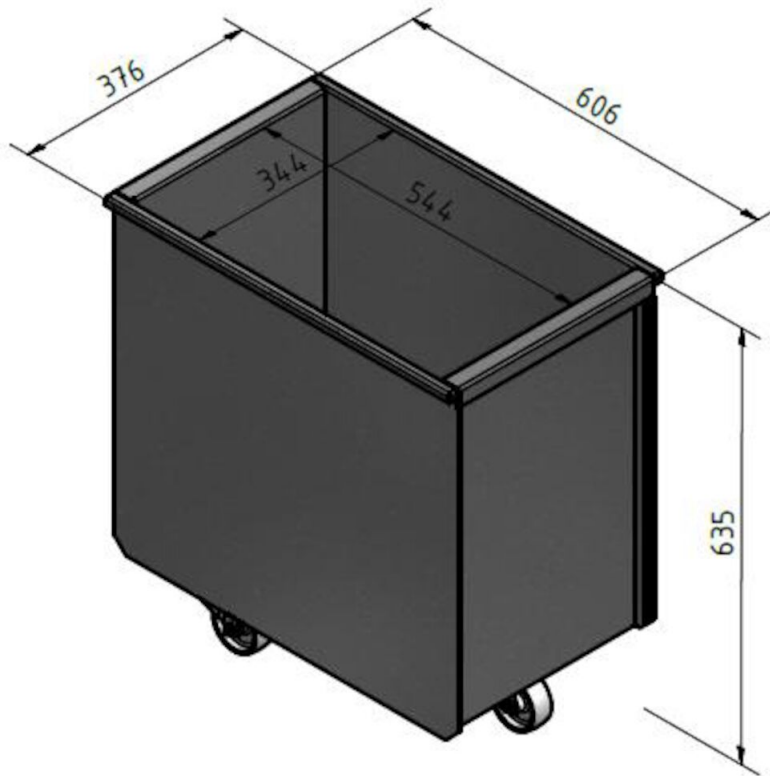

Discharge bin FM filter

100 Liter

Discharge bin with wheels