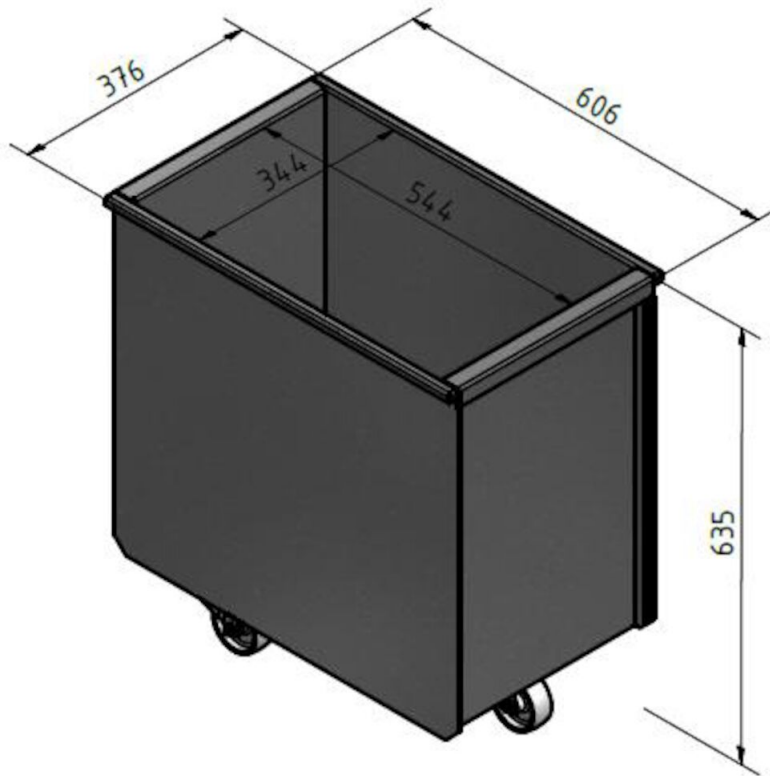

Discharge bin FM filter

Produktnavn	Discharge bin FM filter
-------------	-------------------------

Discharge bin FM filter

Bilde	Navn på datablad	Model
	Discharge bin 50 l with wheels	5501274
	Discharge bin 50 l without wheels	5501273
	Discharge bin 100 l with wheels	5501275
	Adaptor for bin with bag	5505033
	Adaptor for 50 l bin with bag incl. fitting	5505034
	Adaptor for 100 l bin with bag incl. fitting	5505035
	Hose set for bin balancing	5505041

Discharge bin FM filter

Adaptor for bin with bag

Hose set for bin balancing

Discharge bin FM filter

100 Liter

Discharge bin with wheels

Discharge bin FM filter

50 Liter