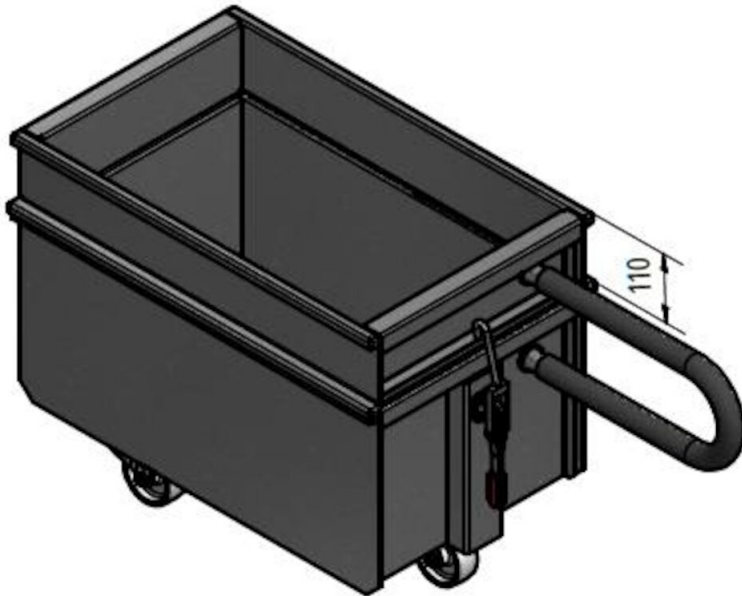

Discharge bin FM filter

Produktnavn	Discharge bin FM filter
-------------	-------------------------

Discharge bin FM filter

Bilde	Navn på datablad	Model
	Discharge bin 50 l with wheels	5501274
	Discharge bin 50 l without wheels	5501273
	Discharge bin 100 l with wheels	5501275
	Adaptor for bin with bag	5505033
	Adaptor for 50 l bin with bag incl. fitting	5505034
	Adaptor for 100 l bin with bag incl. fitting	5505035
	Hose set for bin balancing	5505041

Discharge bin FM filter

Adaptor for bin with bag

Hose set for bin balancing

Discharge bin FM filter

100 Liter

Discharge bin with wheels

Discharge bin FM filter

50 Liter

Discharge bin without wheels (A)

Discharge bin with wheels (B)