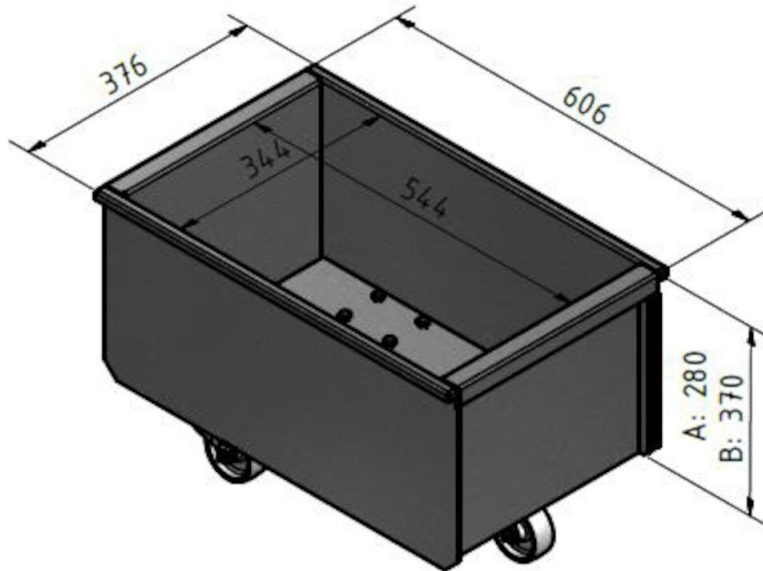

Discharge bin FM filter

Produktnavn	Discharge bin FM filter
-------------	-------------------------

Discharge bin FM filter

Bilde	Navn på datablad	Model
	Discharge bin 50 l with wheels	5501274
	Discharge bin 50 l without wheels	5501273
	Discharge bin 100 l with wheels	5501275
	Adaptor for bin with bag	5505033
	Adaptor for 50 l bin with bag incl. fitting	5505034
	Adaptor for 100 l bin with bag incl. fitting	5505035
	Hose set for bin balancing	5505041

Discharge bin FM filter

Adaptor for bin with bag

Hose set for bin balancing

Discharge bin FM filter

100 Liter

Discharge bin with wheels

Discharge bin FM filter

50 Liter