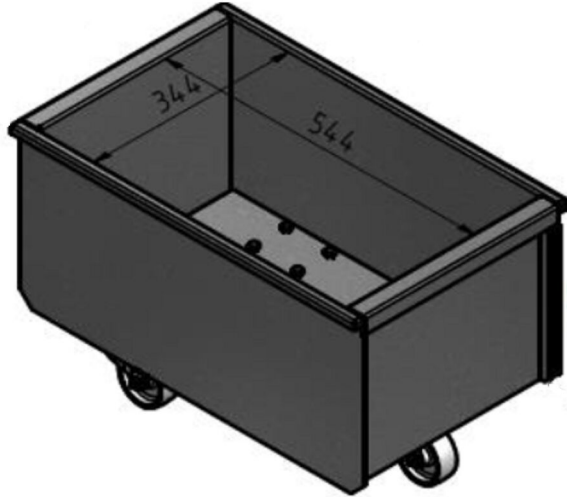

Discharge bin FM filter

Produktnavn	Discharge bin FM filter
-------------	-------------------------

Discharge bin FM filter

Bilde	Navn på datablad	Model
	Discharge bin 50 l with wheels	5501274
	Discharge bin 50 l without wheels	5501273
	Discharge bin 100 l with wheels	5501275
	Adaptor for bin with bag	5505033
	Adaptor for 50 l bin with bag incl. fitting	5505034
	Adaptor for 100 l bin with bag incl. fitting	5505035
	Hose set for bin balancing	5505041

Discharge bin FM filter

Adaptor for bin with bag

Hose set for bin balancing

Discharge bin FM filter

100 Liter

Discharge bin with wheels

Discharge bin FM filter

50 Liter