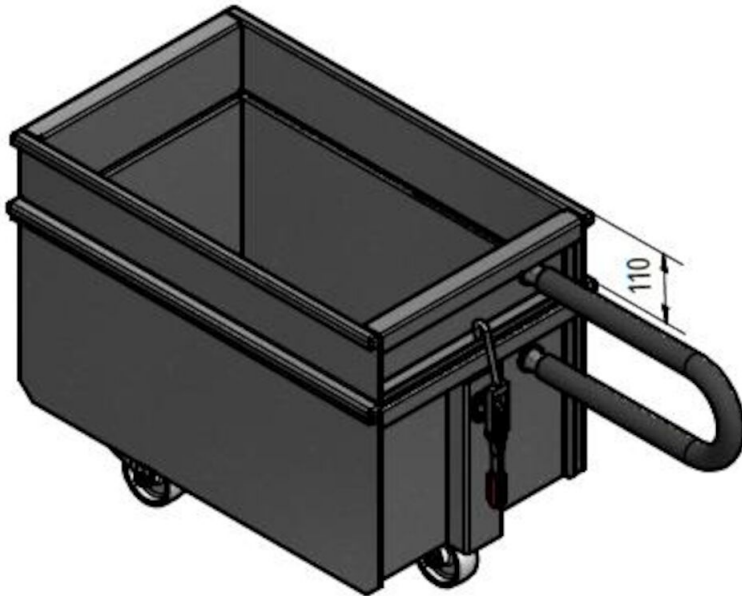

Ontlaadbak FM-filter

Product naam	Ontlaadbak FM-filter
--------------	----------------------

Ontlaadbak FM-filter

[image]	Naam voor Datasheet	[model]
	Adaptor for bin with bag	5505033
	Adaptor for 50 l bin with bag incl. fitting	5505034
	Hose set for bin balancing	5505041

Ontlaadbak FM-filter

Adaptor for bin with bag

Hose set for bin balancing

Ontlaadbak FM-filter

100 Liter

Discharge bin with wheels

Ontlaadbak FM-filter

50 Liter

Discharge bin without wheels (A)

Discharge bin with wheels (B)