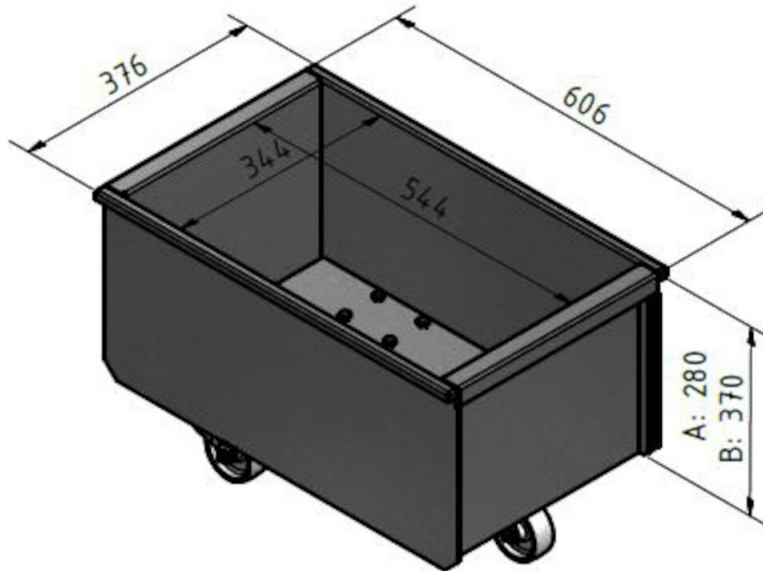

Ontlaadbak FM-filter

Product naam	Ontlaadbak FM-filter
--------------	----------------------

Ontlaadbak FM-filter

[image]	Naam voor Datasheet	[model]
	Adaptor for bin with bag	5505033
	Adaptor for 50 l bin with bag incl. fitting	5505034
	Hose set for bin balancing	5505041

Ontlaadbak FM-filter

Adaptor for bin with bag

Hose set for bin balancing

Ontlaadbak FM-filter

100 Liter

Discharge bin with wheels

Ontlaadbak FM-filter

50 Liter