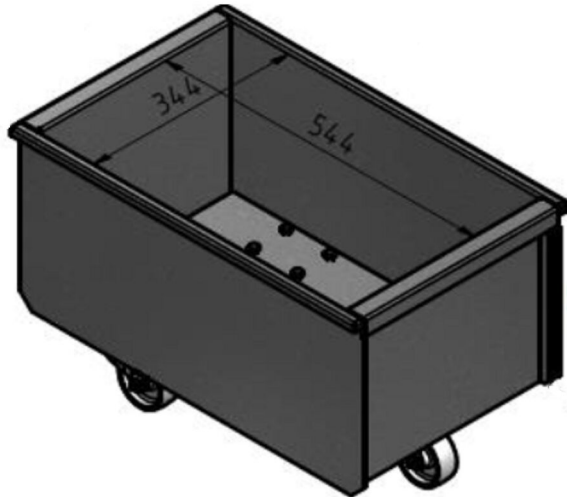

Ontlaadbak FM-filter

Product naam	Ontlaadbak FM-filter
--------------	----------------------

Ontlaadbak FM-filter

[image]	Naam voor Datasheet	[model]
	Adaptor for bin with bag	5505033
	Adaptor for 50 l bin with bag incl. fitting	5505034
	Hose set for bin balancing	5505041

Ontlaadbak FM-filter

Adaptor for bin with bag

Hose set for bin balancing

Ontlaadbak FM-filter

100 Liter

Discharge bin with wheels

Ontlaadbak FM-filter

50 Liter

Discharge bin without wheels (A)

Discharge bin with wheels (B)