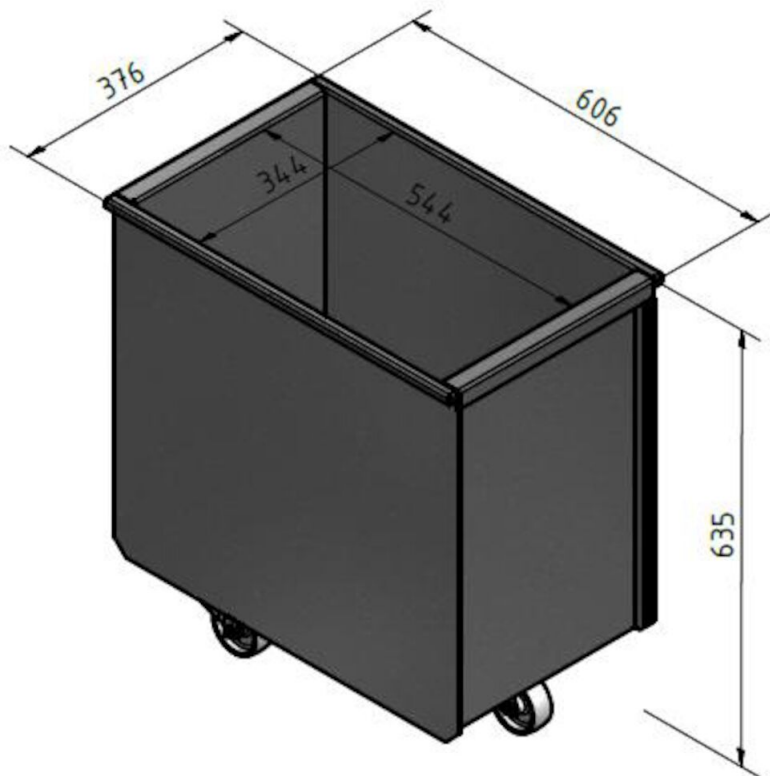

Ontlaadbak FM-filter

Product naam	Ontlaadbak FM-filter
--------------	----------------------

Ontlaadbak FM-filter

[image]	Naam voor Datasheet	[model]
	Adaptor for bin with bag	5505033
	Adaptor for 50 l bin with bag incl. fitting	5505034
	Hose set for bin balancing	5505041

Ontlaadbak FM-filter

Adaptor for bin with bag

Hose set for bin balancing

Ontlaadbak FM-filter

100 Liter

Discharge bin with wheels

Ontlaadbak FM-filter

50 Liter