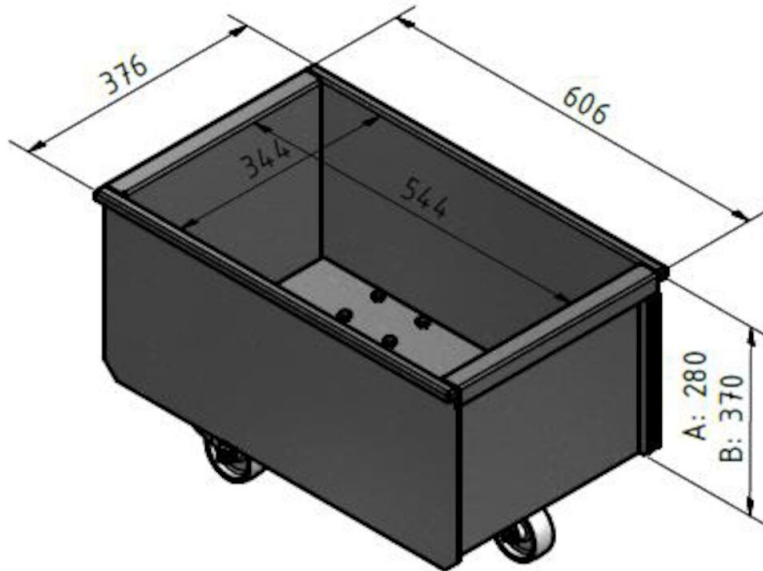

Ontlaadbak FM-filter

Product naam	Ontlaadbak FM-filter
--------------	----------------------

Ontlaadbak FM-filter

Afbeelding	Naam voor Datasheet	Model
	Discharge bin 50 l with wheels	5501274
	Discharge bin 50 l without wheels	5501273
	Discharge bin 100 l with wheels	5501275
	Adaptor for bin with bag	5505033
	Adaptor for 50 l bin with bag incl. fitting	5505034
	Adaptor for 100 l bin with bag incl. fitting	5505035
	Hose set for bin balancing	5505041

Ontlaadbak FM-filter

Adaptor for bin with bag

Hose set for bin balancing

Ontlaadbak FM-filter

100 Liter

Discharge bin with wheels

Ontlaadbak FM-filter

50 Liter