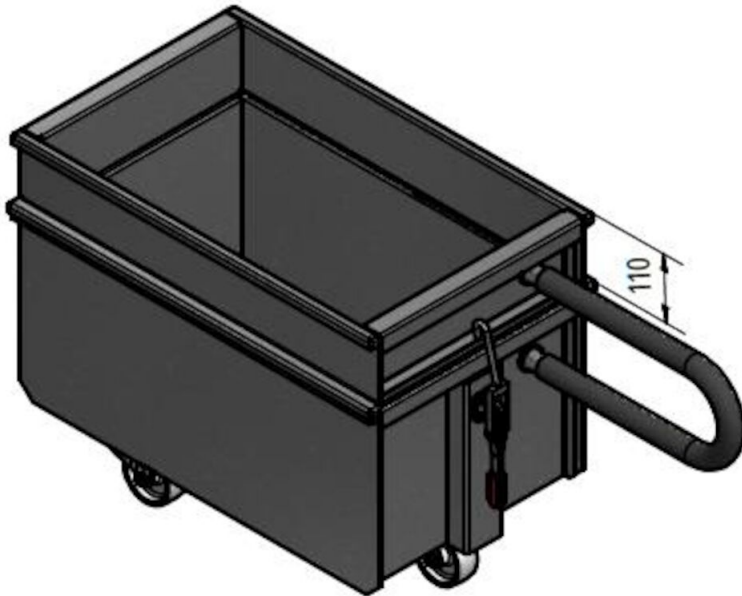

Ontlaadbak FM-filter

Product naam	Ontlaadbak FM-filter
--------------	----------------------

Ontlaadbak FM-filter

Afbeelding	Naam voor Datasheet	Model
	Discharge bin 50 l with wheels	5501274
	Discharge bin 50 l without wheels	5501273
	Discharge bin 100 l with wheels	5501275
	Adaptor for bin with bag	5505033
	Adaptor for 50 l bin with bag incl. fitting	5505034
	Adaptor for 100 l bin with bag incl. fitting	5505035
	Hose set for bin balancing	5505041

Ontlaadbak FM-filter

Adaptor for bin with bag

Hose set for bin balancing

Ontlaadbak FM-filter

100 Liter

Discharge bin with wheels

Ontlaadbak FM-filter

50 Liter

Discharge bin without wheels (A)

Discharge bin with wheels (B)