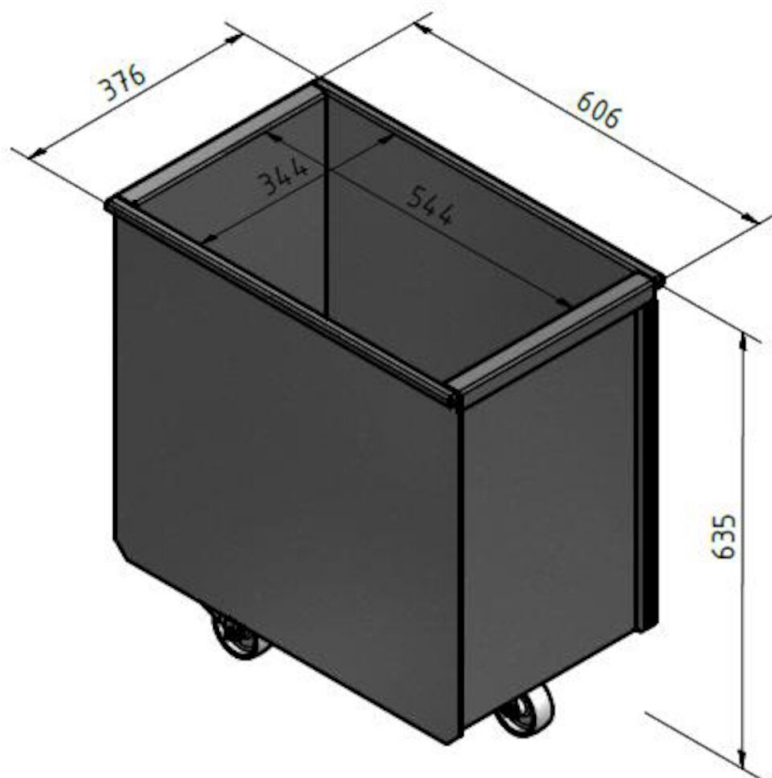

Ontlaadbak FM-filter

Product naam	Ontlaadbak FM-filter
--------------	----------------------

Ontlaadbak FM-filter

Afbeelding	Naam voor Datasheet	Model
	Discharge bin 50 l with wheels	5501274
	Discharge bin 50 l without wheels	5501273
	Discharge bin 100 l with wheels	5501275
	Adaptor for bin with bag	5505033
	Adaptor for 50 l bin with bag incl. fitting	5505034
	Adaptor for 100 l bin with bag incl. fitting	5505035
	Hose set for bin balancing	5505041

Ontlaadbak FM-filter

Adaptor for bin with bag

Hose set for bin balancing

Ontlaadbak FM-filter

100 Liter

Discharge bin with wheels

Ontlaadbak FM-filter

50 Liter