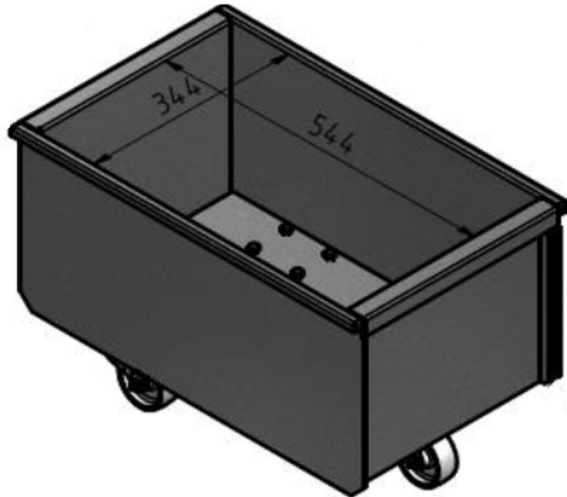

Ontlaadbak FM-filter

Product naam	Ontlaadbak FM-filter
--------------	----------------------

Ontlaadbak FM-filter

Afbeelding	Naam voor Datasheet	Model
	Discharge bin 50 l with wheels	5501274
	Discharge bin 50 l without wheels	5501273
	Discharge bin 100 l with wheels	5501275
	Adaptor for bin with bag	5505033
	Adaptor for 50 l bin with bag incl. fitting	5505034
	Adaptor for 100 l bin with bag incl. fitting	5505035
	Hose set for bin balancing	5505041

Ontlaadbak FM-filter

Adaptor for bin with bag

Hose set for bin balancing

Ontlaadbak FM-filter

100 Liter

Discharge bin with wheels

Ontlaadbak FM-filter

50 Liter

Discharge bin without wheels (A)

Discharge bin with wheels (B)