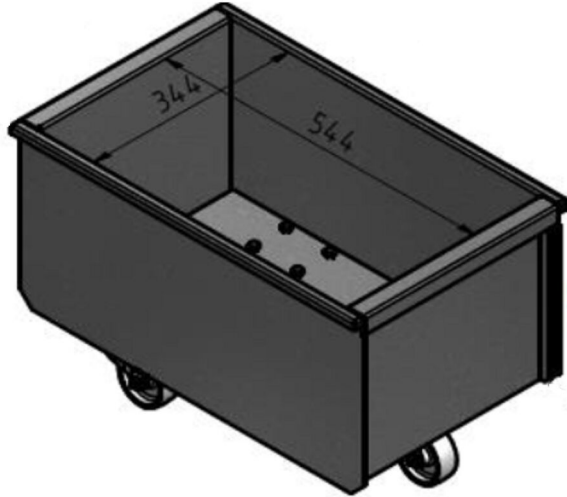

## Discharge bin FM filter

---

---

Produkt namn	Discharge bin FM filter
--------------	-------------------------

## Discharge bin FM filter

Bild	Beskrivning	Model
	Discharge bin 50 l with wheels	5501274
	Discharge bin 50 l without wheels	5501273
	Discharge bin 100 l with wheels	5501275
	Adaptor for bin with bag	5505033
	Adaptor for 50 l bin with bag incl. fitting	5505034
	Adaptor for 100 l bin with bag incl. fitting	5505035
	Hose set for bin balancing	5505041