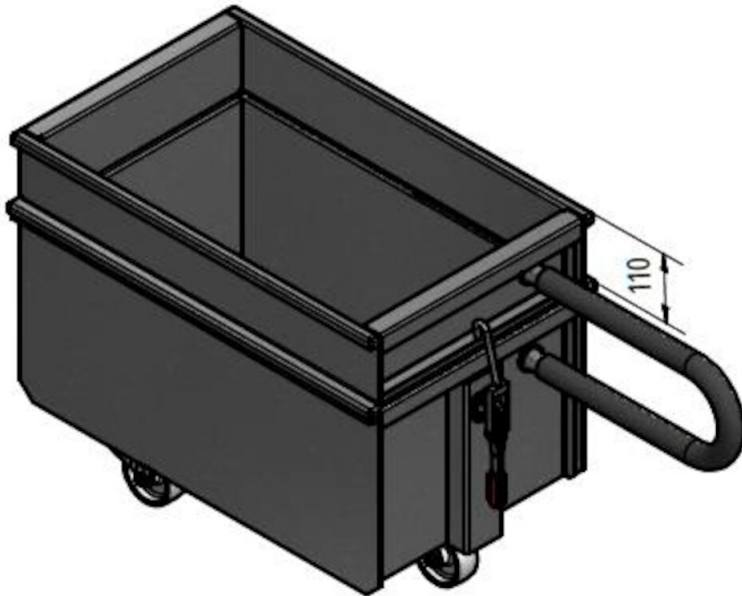

## Discharge bin FM filter

---

---

Produkt namn	Discharge bin FM filter
--------------	-------------------------

## Discharge bin FM filter

Bild	Beskrivning	Model
	Discharge bin 50 l with wheels	5501274
	Discharge bin 50 l without wheels	5501273
	Discharge bin 100 l with wheels	5501275
	Adaptor for bin with bag	5505033
	Adaptor for 50 l bin with bag incl. fitting	5505034
	Adaptor for 100 l bin with bag incl. fitting	5505035
	Hose set for bin balancing	5505041

## Discharge bin FM filter

Adaptor for bin with bag

Hose set for bin balancing

# Discharge bin FM filter

100 Liter

Discharge bin with wheels