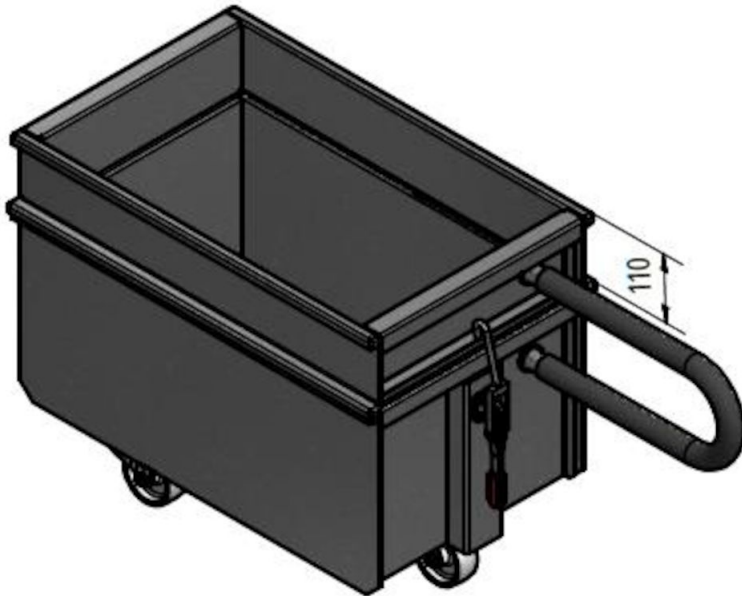

## Discharge bin FM filter

---

---

Product name

Discharge bin FM filter

## Discharge bin FM filter

איור	Description	מ"מ
	Discharge bin 50 l with wheels	5501274
	Discharge bin 50 l without wheels	5501273
	Discharge bin 100 l with wheels	5501275
	Adaptor for bin with bag	5505033
	Adaptor for 50 l bin with bag incl. fitting	5505034
	Adaptor for 100 l bin with bag incl. fitting	5505035
	Hose set for bin balancing	5505041

## Discharge bin FM filter

Adaptor for bin with bag

Hose set for bin balancing

100 Liter

Discharge bin with wheels