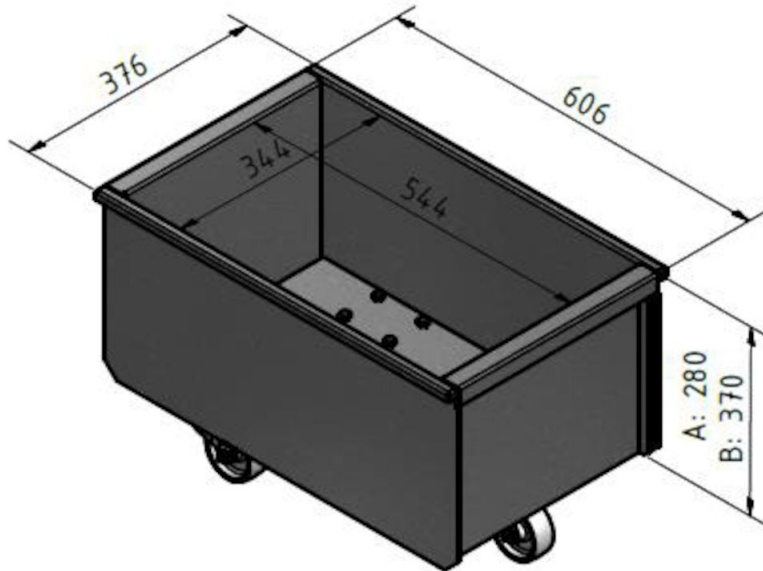

Discharge bin FM filter

50 Liter

Discharge bin without wheels (A)

Discharge bin with wheels (B)