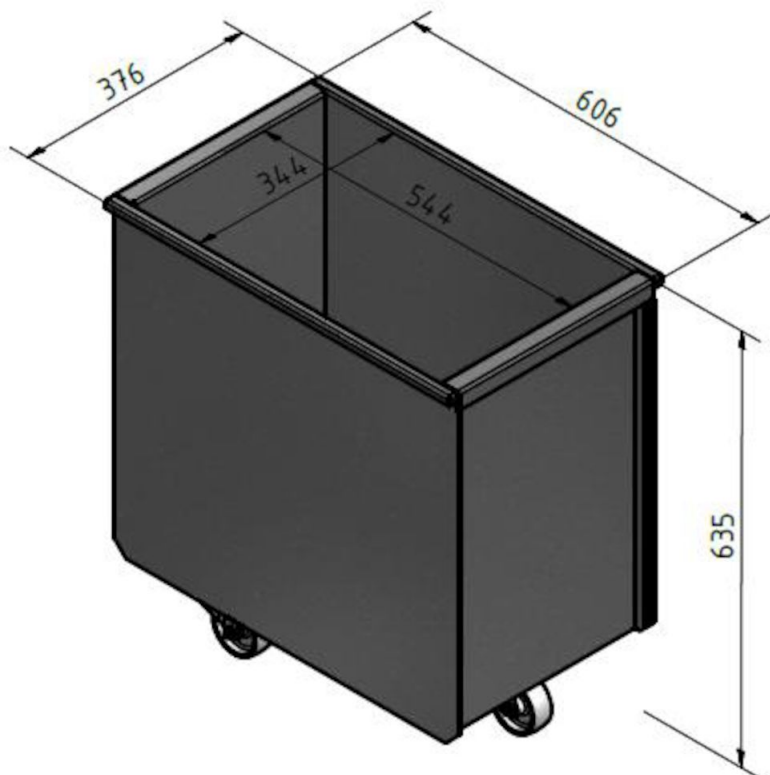

100 Liter

Discharge bin with wheels