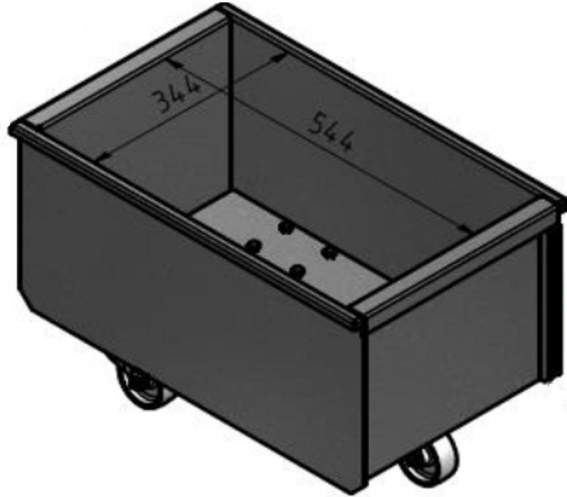

## Discharge bin FM filter

---

---

Product name

Discharge bin FM filter

## Discharge bin FM filter

איור	Description	מ"מ
	Discharge bin 50 l with wheels	5501274
	Discharge bin 50 l without wheels	5501273
	Discharge bin 100 l with wheels	5501275
	Adaptor for bin with bag	5505033
	Adaptor for 50 l bin with bag incl. fitting	5505034
	Adaptor for 100 l bin with bag incl. fitting	5505035
	Hose set for bin balancing	5505041

## Discharge bin FM filter

Adaptor for bin with bag

Hose set for bin balancing

100 Liter

Discharge bin with wheels