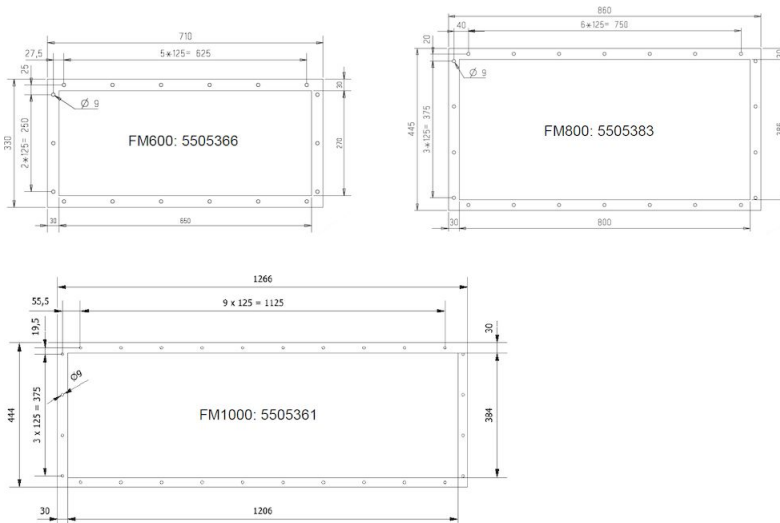

DUAL-Silencer for FM fans