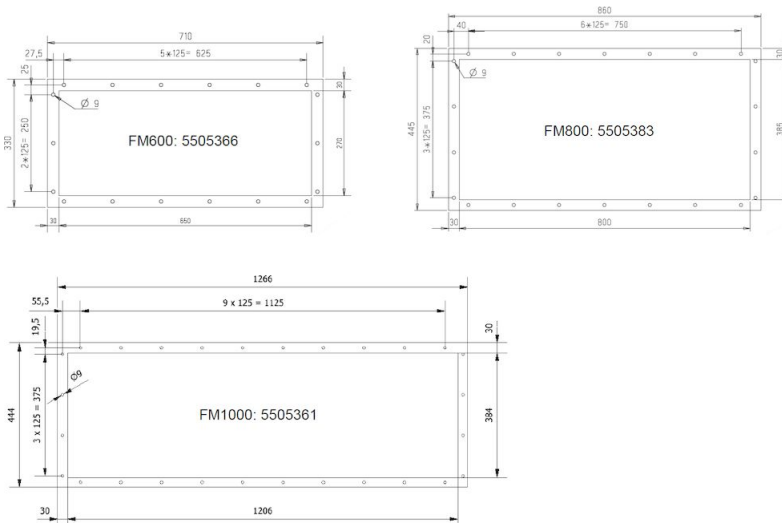

DUAL-Silencer for FM fans