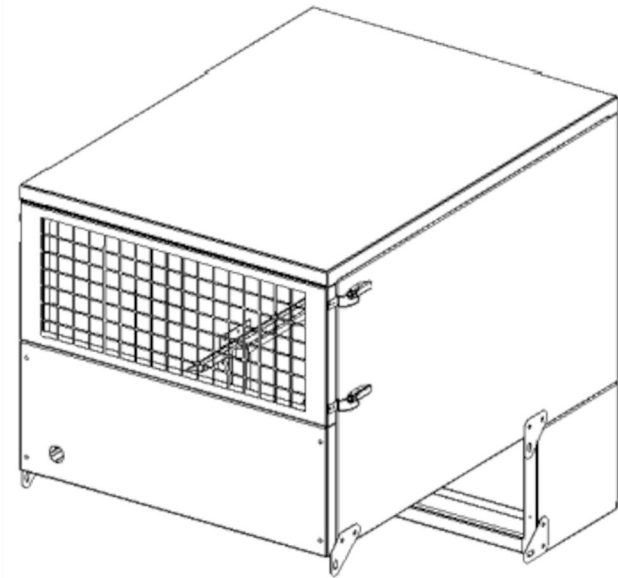

DUAL-Silencer for FM fans

DUAL-silencer for enclosure of FM fan motor and the top of the fan case

The DUAL-silencer encloses the fan motor and the top of the fan case. It may be fitted to any FM unit and take the place of a conventional in-line silencer, with the added benefit of reducing breakout noise from the fan.

The DUAL-silencer is available in three sizes, to fit FM600 series, FM800 series fan and the FM1000 fan.

Description

The DUAL-silencer is made of 2mm galvanized steel.

The grille may be fitted with a rain cover or replaced by a flanged outlet. These items are interchangeable and are clipped into place on the silencer.