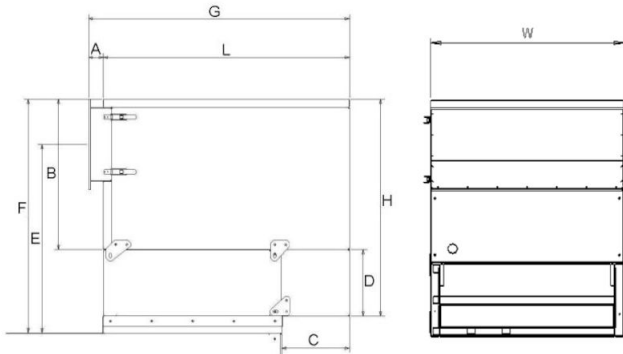

DUAL-Silencer for FM fans

The curves indicate typical pressure drop across the silencers at different airflow volumes

Dimensions (mm) of flanges of DUAL silencers with flange

DUAL-Silencer for FM fans

Type	A	B	C	D	E	F	G	H	L	W
FM600 series fans	56	550	250	245	650	855	956	795	900	650
FM800 series fans	56	650	400	465	950	1175	1256	1115	1200	800
FM1000 fan	55	730	530	415	950	1175	1505	1155	1450	1250

DUAL-Silencer dimensions (mm) with flanged outlet (for external duct connection)

Type	A	B	C	D	F	G	H	L	W
FM600 series fans	245	550	250	245	855	1145	795	900	650
FM800 series fans	380	650	400	465	1175	1580	1115	1200	800
FM1000 fan	360	730	530	415	1175	1810	1155	1450	1250

DUAL-Silencer dimensions (mm) with air grille and rain cover (for outdoor use)