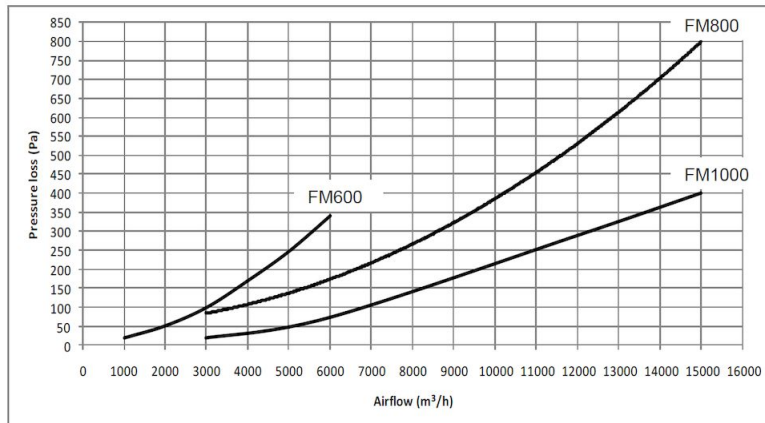

DUAL-Silencer for FM fans

The curves indicate typical pressure drop across the silencers at different airflow volumes