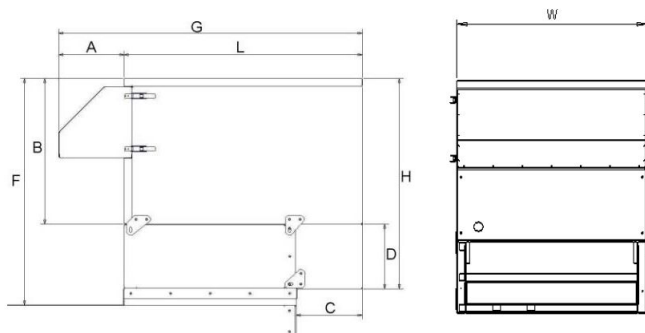

DUAL-Silencer for FM fans

The curves indicate typical pressure drop across the silencers at different airflow volumes

Dimensions (mm) of flanges of DUAL silencers with flange

DUAL-Silencer for FM fans

Type	A	B	C	D	E	F	G	H	L	W
FM600 series fans	56	550	250	245	650	855	956	795	900	650
FM800 series fans	56	650	400	465	950	1175	1256	1115	1200	800
FM1000 fan	55	730	530	415	950	1175	1505	1155	1450	1250

DUAL-Silencer dimensions (mm) with flanged outlet (for external duct connection)

Type	A	B	C	D	F	G	H	L	W
FM600 series fans	245	550	250	245	855	1145	795	900	650
FM800 series fans	380	650	400	465	1175	1580	1115	1200	800
FM1000 fan	360	730	530	415	1175	1810	1155	1450	1250

DUAL-Silencer dimensions (mm) with air grille and rain cover (for outdoor use)