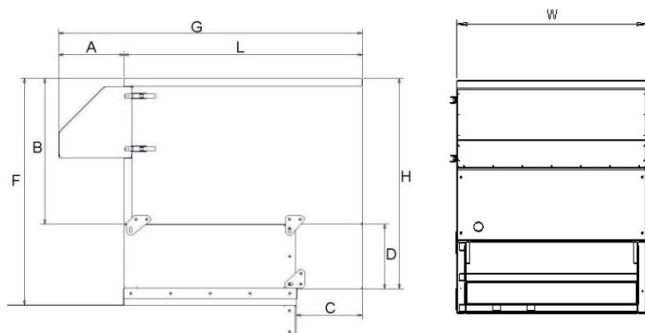

DUAL-Silencer for FM fans

The curves indicate typical pressure drop across the silencers at different airflow volumes

Dimensions (mm) of flanges of DUAL silencers with flange

DUAL-Silencer for FM fans

Type	A	B	C	D	E	F	G	H	L	W
FM600 series fans	56	550	250	245	650	855	956	795	900	650
FM800 series fans	56	650	400	465	950	1175	1256	1115	1200	800
FM1000 fan	55	730	530	415	950	1175	1505	1155	1450	1250

DUAL-Silencer dimensions (mm) with flanged outlet (for external duct connection)

Type	A	B	C	D	F	G	H	L	W
FM600 series fans	245	550	250	245	855	1145	795	900	650
FM800 series fans	380	650	400	465	1175	1580	1115	1200	800
FM1000 fan	360	730	530	415	1175	1810	1155	1450	1250

DUAL-Silencer dimensions (mm) with air grille and rain cover (for outdoor use)