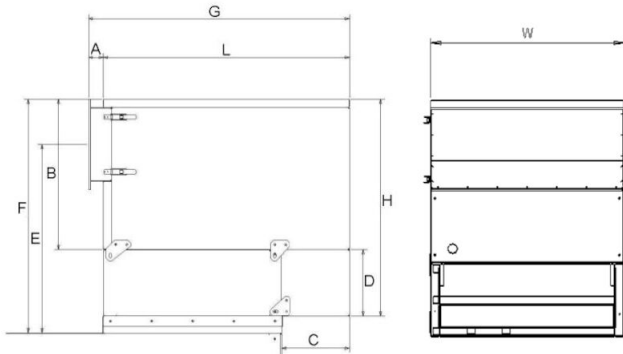

DUAL-Silencer for FM fans

The curves indicate typical pressure drop across the silencers at different airflow volumes

Dimensions (mm) of flanges of DUAL silencers with flange

DUAL-Silencer for FM fans

Type	A	B	C	D	E	F	G	H	L	W
FM600 series fans	56	550	250	245	650	855	956	795	900	650
FM800 series fans	56	650	400	465	950	1175	1256	1115	1200	800
FM1000 fan	55	730	530	415	950	1175	1505	1155	1450	1250

DUAL-Silencer dimensions (mm) with flanged outlet (for external duct connection)

Type	A	B	C	D	F	G	H	L	W
FM600 series fans	245	550	250	245	855	1145	795	900	650
FM800 series fans	380	650	400	465	1175	1580	1115	1200	800
FM1000 fan	360	730	530	415	1175	1810	1155	1450	1250

DUAL-Silencer dimensions (mm) with air grille and rain cover (for outdoor use)