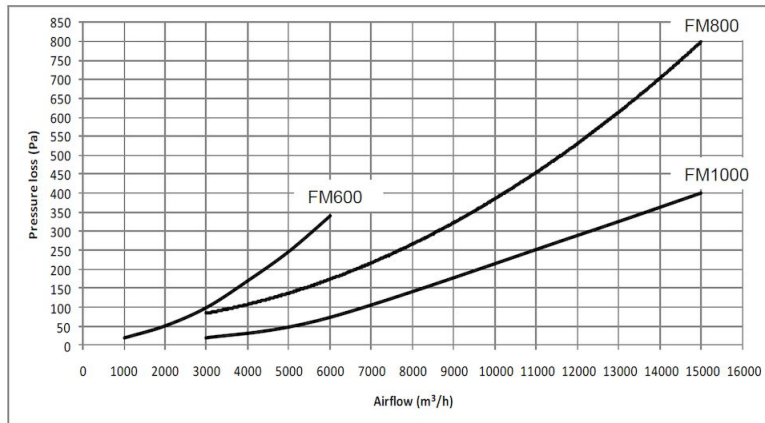

DUAL-Silencer for FM fans

The curves indicate typical pressure drop across the silencers at different airflow volumes