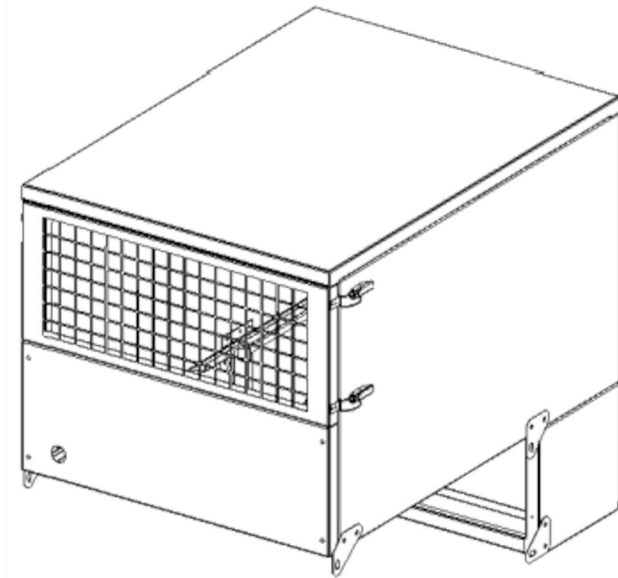

DUAL-Silencer for FM fans

DUAL-silencer for enclosure of FM fan motor and the top of the fan case

The DUAL-silencer encloses the fan motor and the top of the fan case. It may be fitted to any FM unit and take the place of a conventional in-line silencer, with the added benefit of reducing breakout noise from the fan.

The DUAL-silencer is available in three sizes, to fit FM600 series, FM800 series fan and the FM1000 fan.

Description

The DUAL-silencer is made of 2mm galvanized steel.

The grille may be fitted with a rain cover or replaced by a flanged outlet. These items are interchangeable and are clipped into place on the silencer.