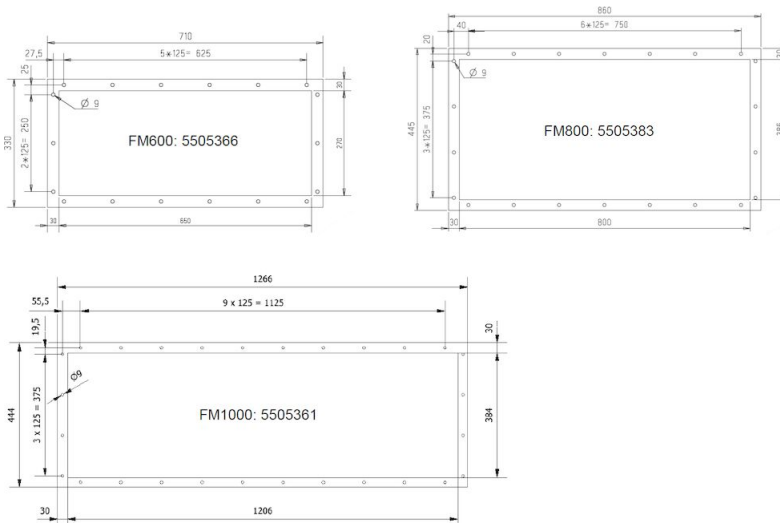

Dimensions (mm) of flanges of DUAL silencers with flange