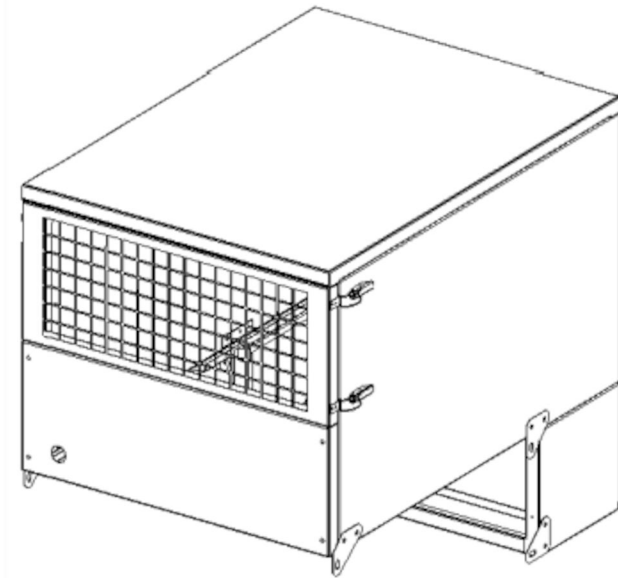

## DUAL-Silencer for FM fans

DUAL-silencer for enclosure of FM fan motor and the top of the fan case

---

The DUAL-silencer encloses the fan motor and the top of the fan case. It may be fitted to any FM unit and take the place of a conventional in-line silencer, with the added benefit of reducing breakout noise from the fan.

The DUAL-silencer is available in three sizes, to fit FM600 series, FM800 series fan and the FM1000 fan.

### Description

The DUAL-silencer is made of 2mm galvanized steel.

The grille may be fitted with a rain cover or replaced by a flanged outlet. These items are interchangeable and are clipped into place on the silencer.