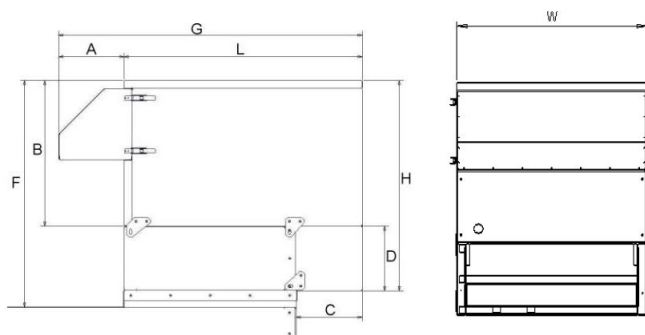

DUAL-Silencer for FM fans

The curves indicate typical pressure drop across the silencers at different airflow volumes

Dimensions (mm) of flanges of DUAL silencers with flange

DUAL-Silencer for FM fans

Type	A	B	C	D	E	F	G	H	L	W
FM600 series fans	56	550	250	245	650	855	956	795	900	650
FM800 series fans	56	650	400	465	950	1175	1256	1115	1200	800
FM1000 fan	55	730	530	415	950	1175	1505	1155	1450	1250

DUAL-Silencer dimensions (mm) with flanged outlet (for external duct connection)

Type	A	B	C	D	F	G	H	L	W
FM600 series fans	245	550	250	245	855	1145	795	900	650
FM800 series fans	380	650	400	465	1175	1580	1115	1200	800
FM1000 fan	360	730	530	415	1175	1810	1155	1450	1250

DUAL-Silencer dimensions (mm) with air grille and rain cover (for outdoor use)