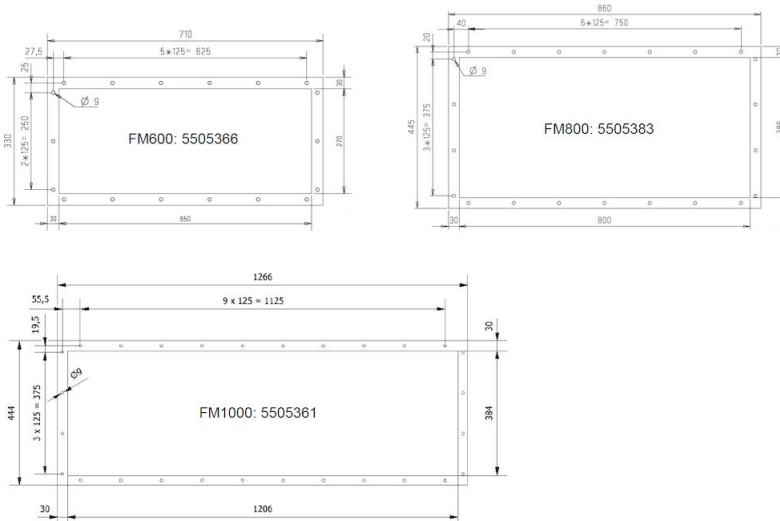

DUAL-Silencer for FM fans