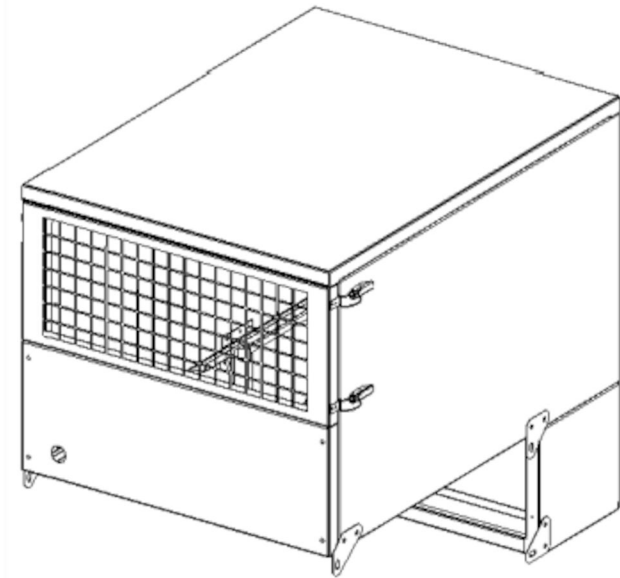

DUAL-Silencer for FM fans

DUAL-silencer for enclosure of FM fan motor and the top of the fan case

The DUAL-silencer encloses the fan motor and the top of the fan case. It may be fitted to any FM unit and take the place of a conventional in-line silencer, with the added benefit of reducing breakout noise from the fan.

The DUAL-silencer is available in three sizes, to fit FM600 series, FM800 series fan and the FM1000 fan.

Description

The DUAL-silencer is made of 2mm galvanized steel.

The grille may be fitted with a rain cover or replaced by a flanged outlet. These items are interchangeable and are clipped into place on the silencer.