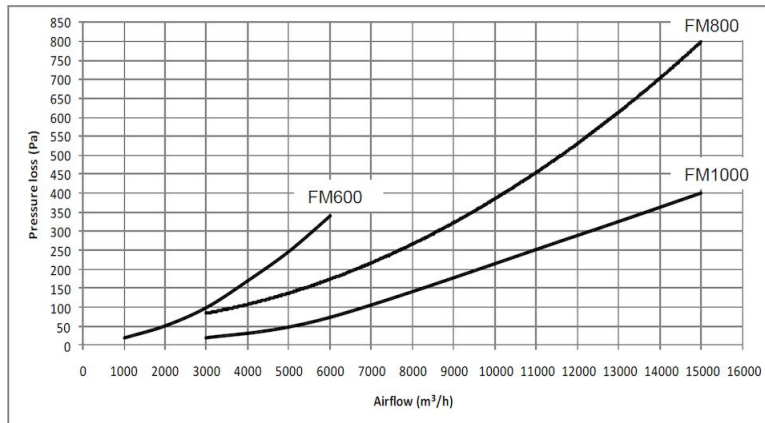

DUAL-geluiddemper voor FM-ventilatoren

The curves indicate typical pressure drop across the silencers at different airflow volumes