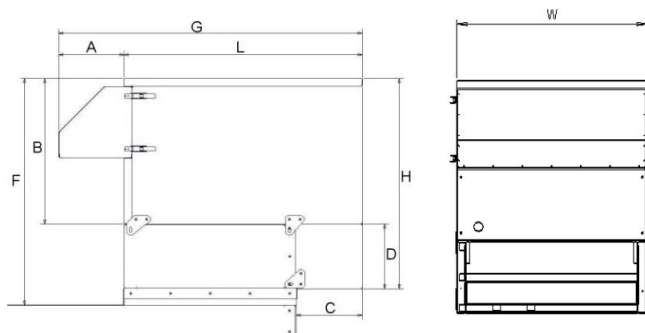

Type	A	B	C	D	F	G	H	L	W
FM600 series fans	245	550	250	245	855	1145	795	900	650
FM800 series fans	380	650	400	465	1175	1580	1115	1200	800
FM1000 fan	360	730	530	415	1175	1810	1155	1450	1250

DUAL-Silencer dimensions (mm) with air grille and rain cover (for outdoor use)