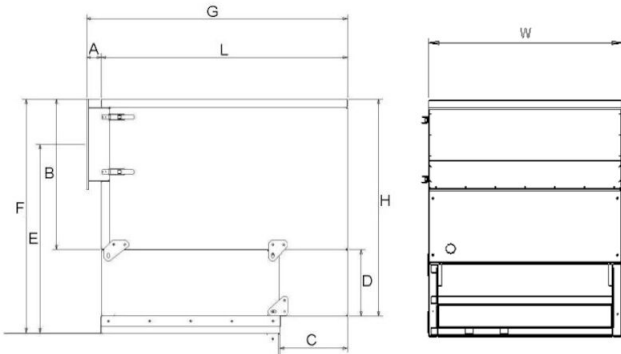

DUAL-geluiddemper voor FM-ventilatoren

The curves indicate typical pressure drop across the silencers at different airflow volumes

Dimensions (mm) of flanges of DUAL silencers with flange

DUAL-geluiddemper voor FM-ventilatoren