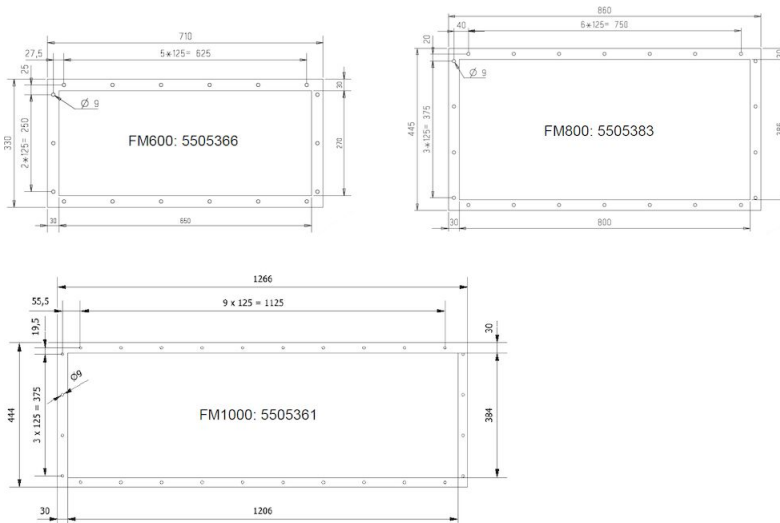

DUAL-geluiddemper voor FM-ventilatoren