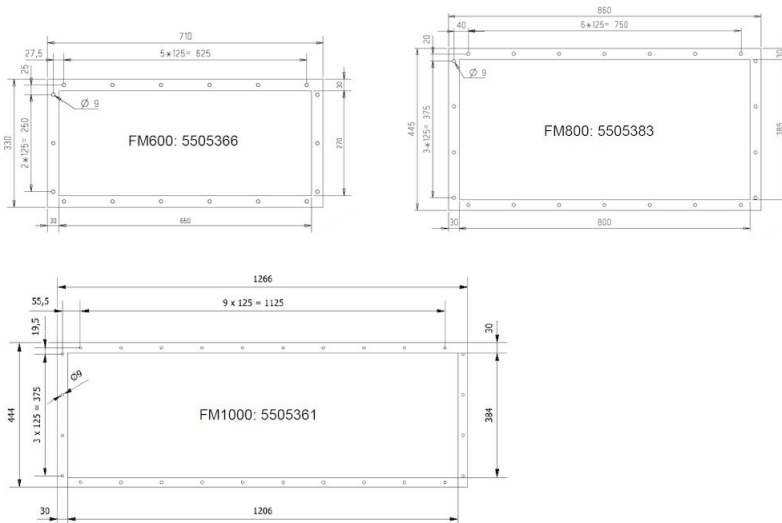

Dimensions (mm) of flanges of DUAL silencers with flange