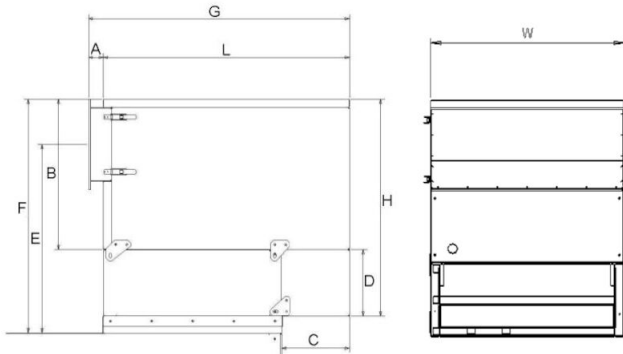

Silenciador DUAL para ventiladores FM

The curves indicate typical pressure drop across the silencers at different airflow volumes

Dimensions (mm) of flanges of DUAL silencers with flange

Silenciador DUAL para ventiladores FM