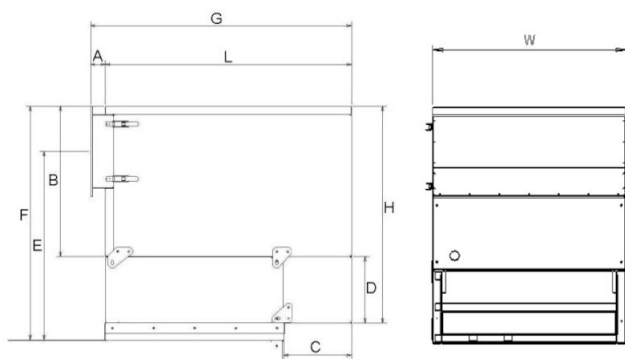

Type	A	B	C	D	E	F	G	H	L	W
FM600 series fans	56	550	250	245	650	855	956	795	900	650
FM800 series fans	56	650	400	465	950	1175	1256	1115	1200	800
FM1000 fan	55	730	530	415	950	1175	1505	1155	1450	1250

DUAL-Silencer dimensions (mm) with flanged outlet (for external duct connection)