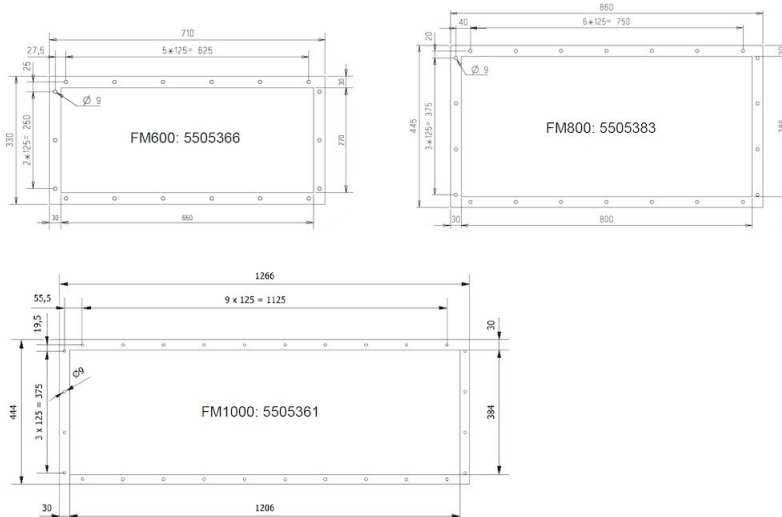

Dimensions (mm) of flanges of DUAL silencers with flange