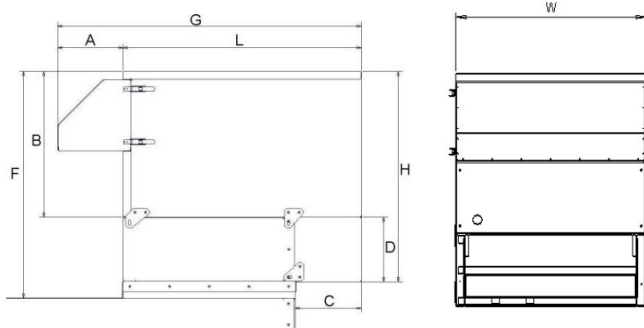

DUAL-Silencer for FM fans

Type	A	B	C	D	F	G	H	L	W
FM600 series fans	245	550	250	245	855	1145	795	900	650
FM800 series fans	380	650	400	465	1175	1580	1115	1200	800
FM1000 fan	360	730	530	415	1175	1810	1155	1450	1250

DUAL-Silencer dimensions (mm) with air grille and rain cover (for outdoor use)