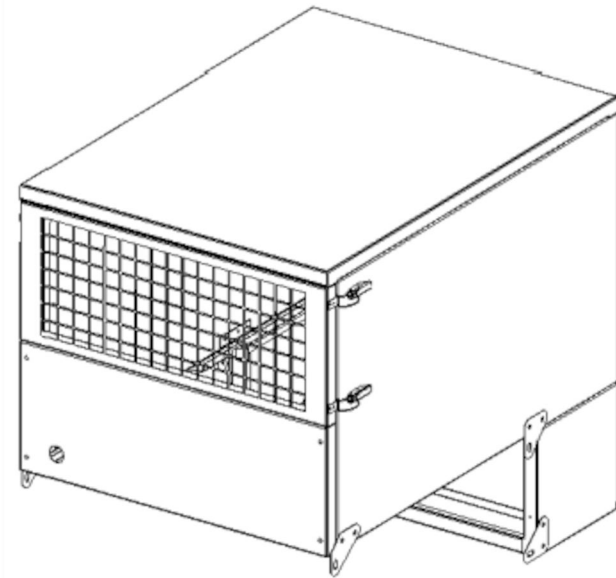

DUAL-Silencer for FM fans

DUAL-silencer for enclosure of FM fan motor and the top of the fan case

The DUAL-silencer encloses the fan motor and the top of the fan case. It may be fitted to any FM unit and take the place of a conventional in-line silencer, with the added benefit of reducing breakout noise from the fan.

The DUAL-silencer is available in three sizes, to fit FM600 series, FM800 series fan and the FM1000 fan.

Description

The DUAL-silencer is made of 2mm galvanized steel.

The grille may be fitted with a rain cover or replaced by a flanged outlet. These items are interchangeable and are clipped into place on the silencer.