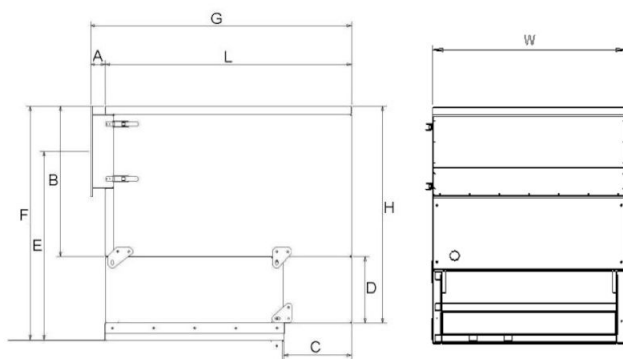

Type	A	B	C	D	E	F	G	H	L	W
FM600 series fans	56	550	250	245	650	855	956	795	900	650
FM800 series fans	56	650	400	465	950	1175	1256	1115	1200	800
FM1000 fan	55	730	530	415	950	1175	1505	1155	1450	1250

DUAL-Silencer dimensions (mm) with flanged outlet (for external duct connection)