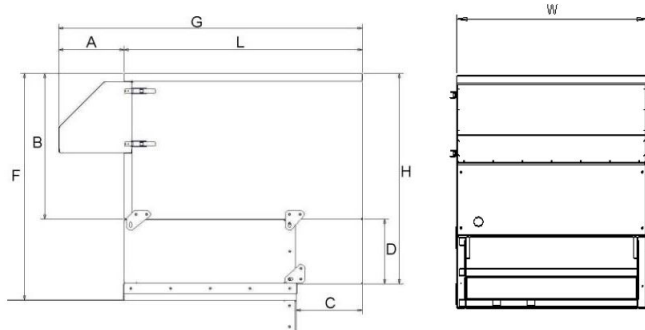

DUAL-Silencer for FM fans

Type	A	B	C	D	F	G	H	L	W
FM600 series fans	245	550	250	245	855	1145	795	900	650
FM800 series fans	380	650	400	465	1175	1580	1115	1200	800
FM1000 fan	360	730	530	415	1175	1810	1155	1450	1250

DUAL-Silencer dimensions (mm) with air grille and rain cover (for outdoor use)