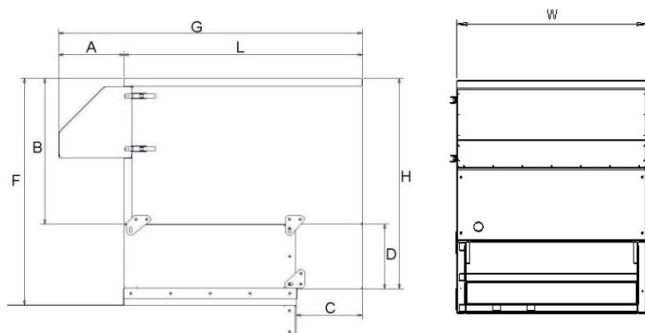

DUAL-Silencer สำหรับพัดลม FM

The curves indicate typical pressure drop across the silencers at different airflow volumes

Dimensions (mm) of flanges of DUAL silencers with flange

DUAL-Silencer สำหรับพัดลม FM

Type	A	B	C	D	E	F	G	H	L	W
FM600 series fans	56	550	250	245	650	855	956	795	900	650
FM800 series fans	56	650	400	465	950	1175	1256	1115	1200	800
FM1000 fan	55	730	530	415	950	1175	1505	1155	1450	1250

DUAL-Silencer dimensions (mm) with flanged outlet (for external duct connection)