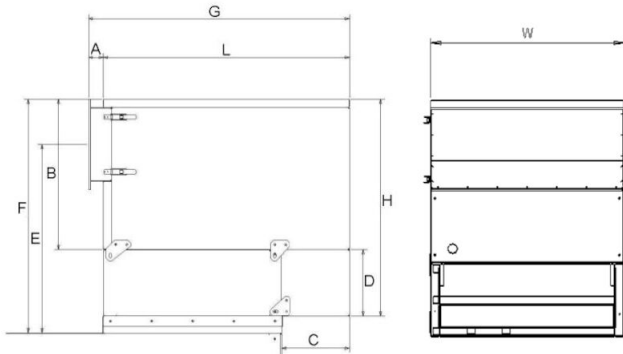

DUAL-Silencer สำหรับพัดลม FM

The curves indicate typical pressure drop across the silencers at different airflow volumes

Dimensions (mm) of flanges of DUAL silencers with flange

DUAL-Silencer สำหรับพัดลม FM

Type	A	B	C	D	E	F	G	H	L	W
FM600 series fans	56	550	250	245	650	855	956	795	900	650
FM800 series fans	56	650	400	465	950	1175	1256	1115	1200	800
FM1000 fan	55	730	530	415	950	1175	1505	1155	1450	1250

DUAL-Silencer dimensions (mm) with flanged outlet (for external duct connection)