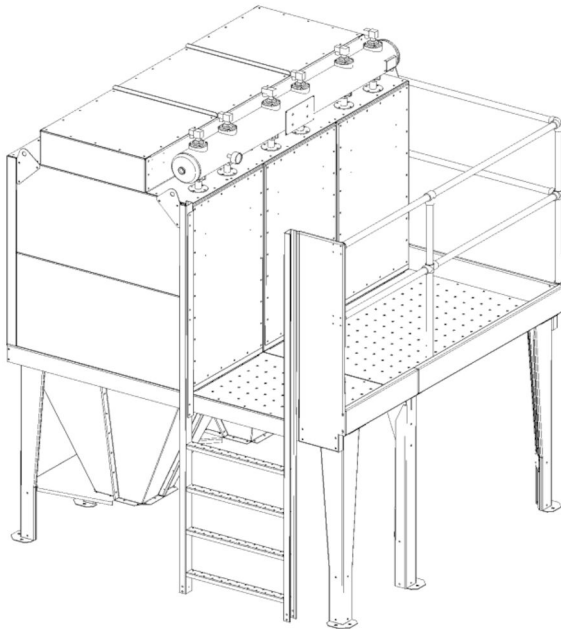

Platform for FM filter

Platforms for every FM filter size can be delivered

Platforms for every FM filter size can be delivered. The platform is very wide.

Description:

The platform is made of galvanized steel plates. The ladder can be mounted either at the left or at the right gable. The railing is made of 1" galvanized steel tube. In connection with the mounting of the platform the legs of the FM filter must be mounted along the front edge of the platform. The foundation must fit the dimensions of the platform and the filter.

Nom du produit	Platform for FM filter
----------------	------------------------

Platform for FM filter

[image]	Nom de la fiche technique	Poids (kg)	[model]
	Platform for FM filter with 2 modules	85	5501356
	Platform for FM filter with 4 modules	119	5501357
	Platform for FM filter with 6 modules	149	5501358
	Platform for FM filter with 8 modules	177	5501359
	Platform for FM filter with 6 modules, single outlet hopper	149	5501373
	Platform for FM filter with 8 modules, single outlet hopper	177	5501374

Platform for FM filter

Filter size	A (mm)
FM – 2 modules	655
FM – 4 modules	1,304
FM – 6 modules	1,955
FM – 8 modules	2,605
FM – 6 module single outlet hopper	1,955
FM – 8 module single outlet hopper	2,605