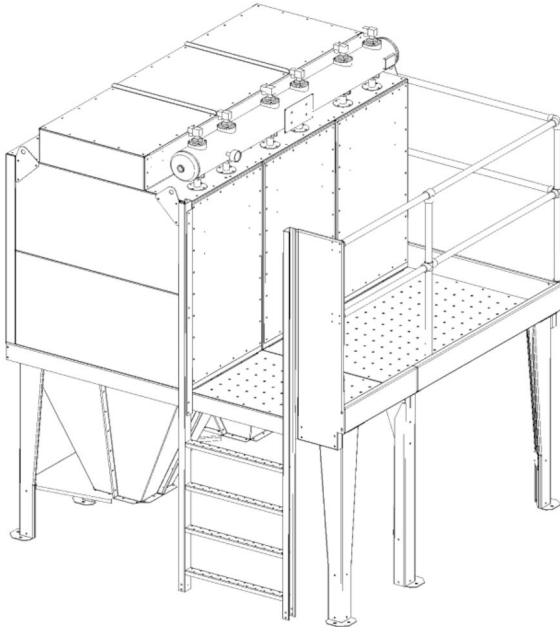

Platform for FM filter

Platforms for every FM filter size can be delivered

Platforms for every FM filter size can be delivered. The platform is very wide.

Description:

The platform is made of galvanized steel plates. The ladder can be mounted either at the left or at the right gable. The railing is made of 1" galvanized steel tube. In connection with the mounting of the platform the legs of the FM filter must be mounted along the front edge of the platform. The foundation must fit the dimensions of the platform and the filter.

Produktnavn	Platform for FM filter
-------------	------------------------

Platform for FM filter

Bilde	Navn på datablad	Vekt (kg)	Model
	Platform for FM filter with 2 modules	85	5501356
	Platform for FM filter with 4 modules	119	5501357
	Platform for FM filter with 6 modules	149	5501358
	Platform for FM filter with 8 modules	177	5501359
	Platform for FM filter with 6 modules, single outlet hopper	149	5501373
	Platform for FM filter with 8 modules, single outlet hopper	177	5501374

Platform for FM filter

Filter size	A (mm)
FM – 2 modules	655
FM – 4 modules	1,304
FM – 6 modules	1,955
FM – 8 modules	2,605
FM – 6 module single outlet hopper	1,955
FM – 8 module single outlet hopper	2,605