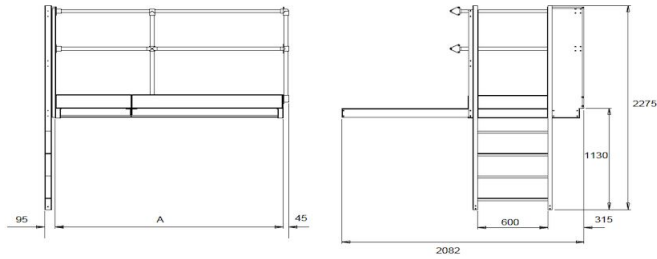

Platform for FM filter

Platforms for every FM filter size can be delivered

Platforms for every FM filter size can be delivered. The platform is very wide.

Description:

The platform is made of galvanized steel plates. The ladder can be mounted either at the left or at the right gable. The railing is made of 1" galvanized steel tube. In connection with the mounting of the platform the legs of the FM filter must be mounted along the front edge of the platform. The foundation must fit the dimensions of the platform and the filter.

Platform for FM filter

Filter size	A (mm)
FM – 2 modules	655
FM – 4 modules	1,304
FM – 6 modules	1,955
FM – 8 modules	2,605
FM – 6 module single outlet hopper	1,955
FM – 8 module single outlet hopper	2,605