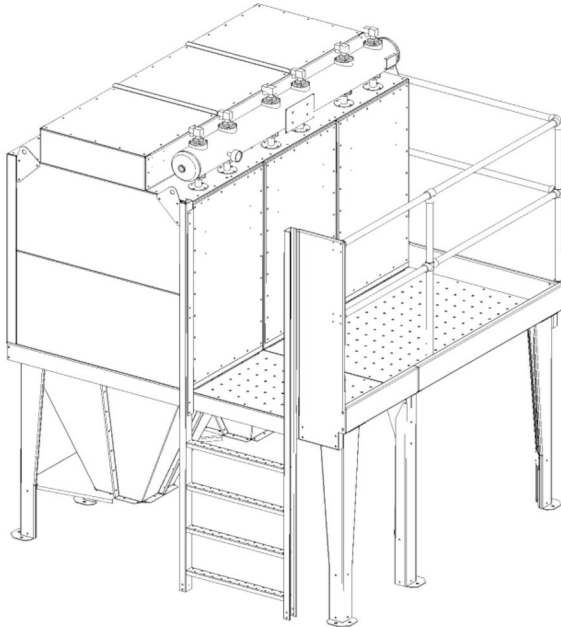

Platform for FM filter

Platforms for every FM filter size can be delivered

Platforms for every FM filter size can be delivered. The platform is very wide.

Description:

The platform is made of galvanized steel plates. The ladder can be mounted either at the left or at the right gable. The railing is made of 1" galvanized steel tube. In connection with the mounting of the platform the legs of the FM filter must be mounted along the front edge of the platform. The foundation must fit the dimensions of the platform and the filter.

Produkt namn	Platform for FM filter
--------------	------------------------

Platform for FM filter

Bild	Beskrivning	Vikt (kg)	Model
	Platform for FM filter with 2 modules	85	5501356
	Platform for FM filter with 4 modules	119	5501357
	Platform for FM filter with 6 modules	149	5501358
	Platform for FM filter with 8 modules	177	5501359
	Platform for FM filter with 6 modules, single outlet hopper	149	5501373
	Platform for FM filter with 8 modules, single outlet hopper	177	5501374

Platform for FM filter

Filter size	A (mm)
FM – 2 modules	655
FM – 4 modules	1,304
FM – 6 modules	1,955
FM – 8 modules	2,605
FM – 6 module single outlet hopper	1,955
FM – 8 module single outlet hopper	2,605