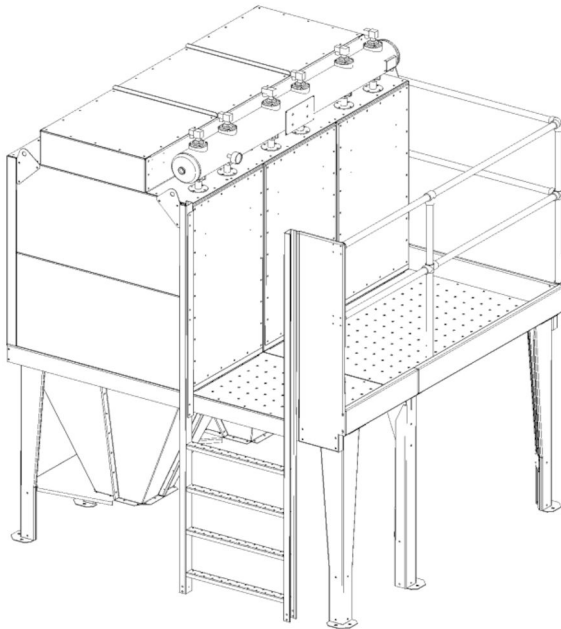

Platform for FM filter

Platforms for every FM filter size can be delivered

Platforms for every FM filter size can be delivered. The platform is very wide.

Description:

The platform is made of galvanized steel plates. The ladder can be mounted either at the left or at the right gable. The railing is made of 1" galvanized steel tube. In connection with the mounting of the platform the legs of the FM filter must be mounted along the front edge of the platform. The foundation must fit the dimensions of the platform and the filter.

Product name	Platform for FM filter
---------------------	------------------------

Platform for FM filter

รูปถ่าย	Description	Weight (kg)	รุ่น
	Platform for FM filter with 2 modules	85	5501356
	Platform for FM filter with 4 modules	119	5501357
	Platform for FM filter with 6 modules	149	5501358
	Platform for FM filter with 8 modules	177	5501359
	Platform for FM filter with 6 modules, single outlet hopper	149	5501373
	Platform for FM filter with 8 modules, single outlet hopper	177	5501374

Platform for FM filter

Filter size	A (mm)
FM – 2 modules	655
FM – 4 modules	1,304
FM – 6 modules	1,955
FM – 8 modules	2,605
FM – 6 module single outlet hopper	1,955
FM – 8 module single outlet hopper	2,605