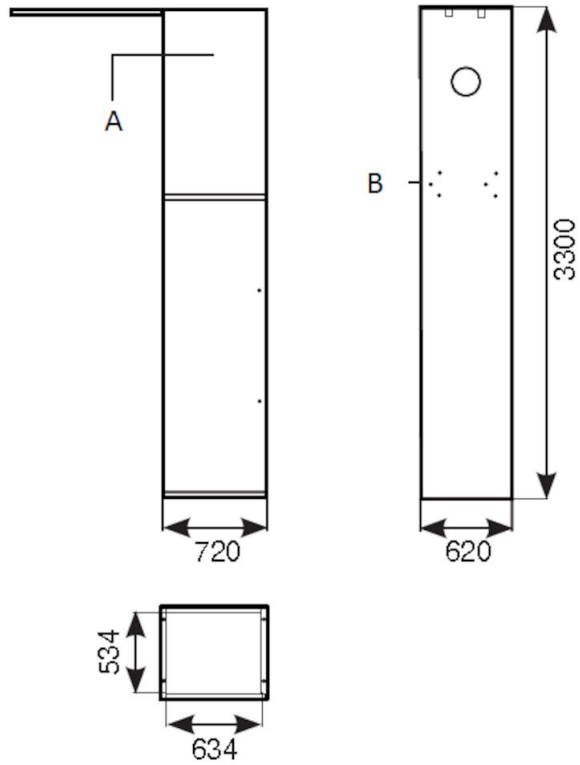

Serviceårn

Service column

A = Knock out holes for 12 hose reels or 1 exhaust reel plus 9 hose reels

B = Pre-drilled holes for C20 cable reel