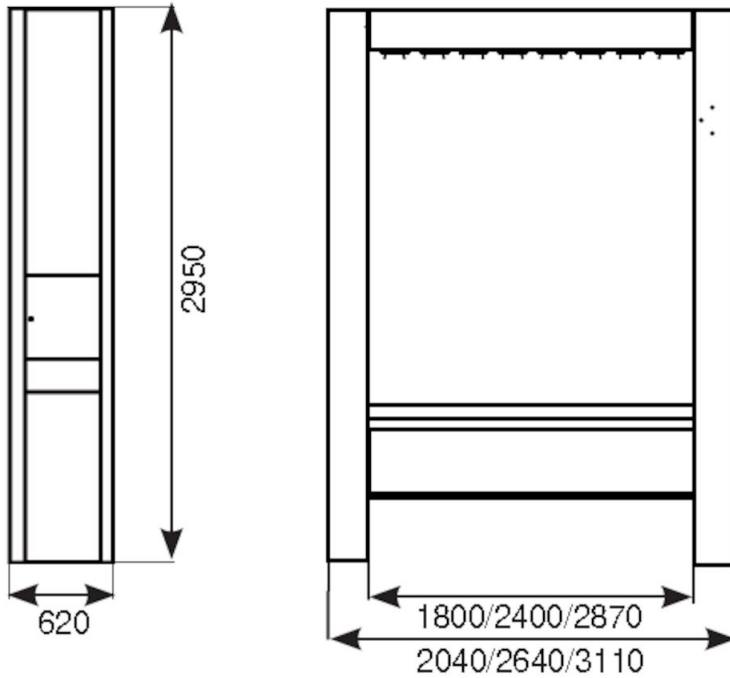

Serviceårn

Service tower