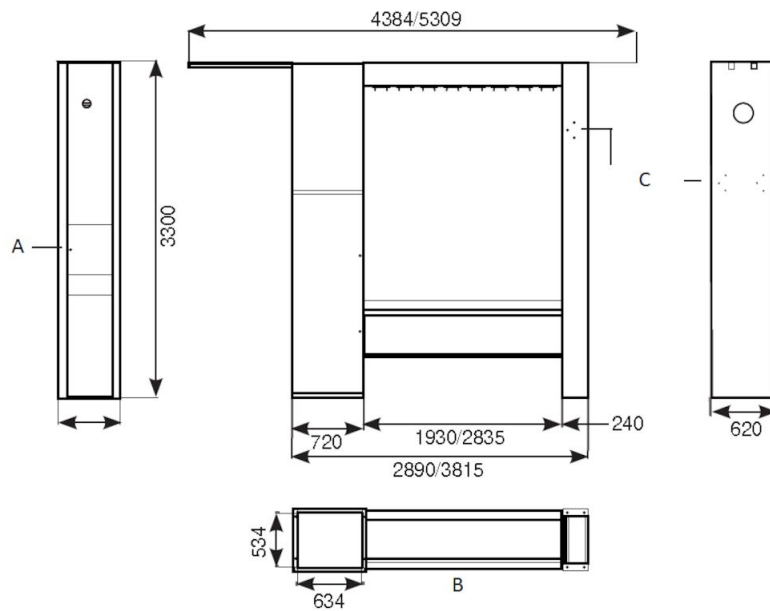

Servicetårn

Servicetower HD

A = Place for control box keypad

B = Inner frame. Pre-drilled holes $\varnothing 14$

C = Pre-drilled hose for cable reel C20