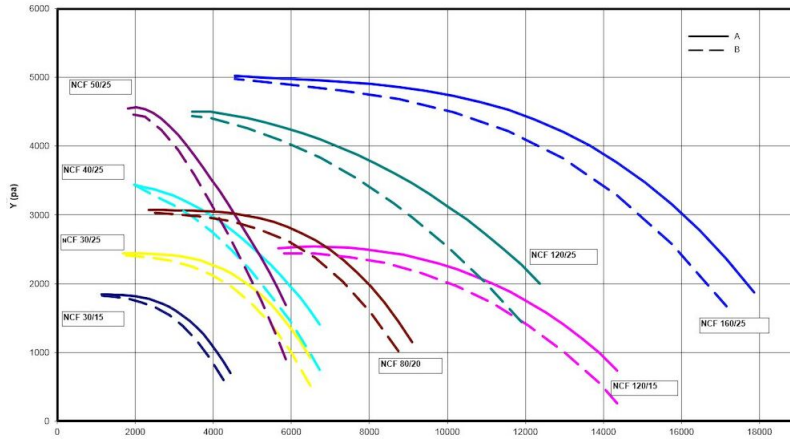

NCF fans 50Hz

Y = Pressure drop

X = Air flow

A = Total pressure

B = Static pressure