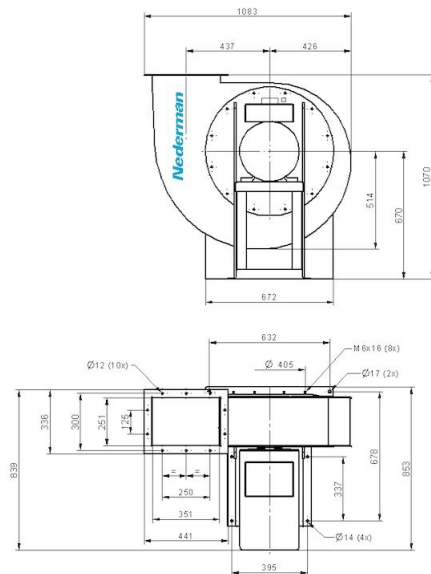

Fan NCF 120/25

Duct inlet diameter 400 mm

Duct outlet diameter 400 mm