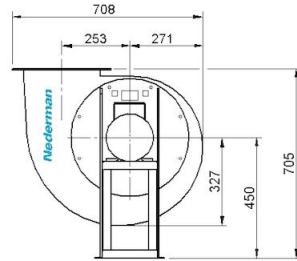

Duct inlet diameter 400 mm

Duct outlet diameter 400 mm

NCF fans 50Hz

NCF 30/15

Duct inlet diameter 250 mm

Duct outlet diameter 315 mm

NCF 50/25

Duct inlet diameter 250 mm

Duct outlet diameter 250 mm

NCF fans 50Hz

NCF 80/20

Duct inlet diameter 400 mm

Duct outlet diameter 400 mm

NCF 120/15

Duct inlet diameter 500 mm

Duct outlet diameter 500 mm