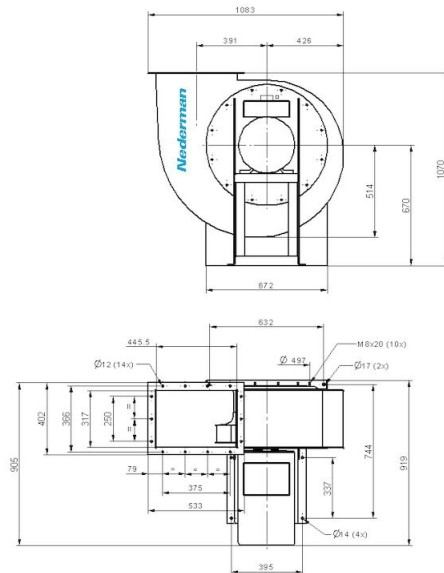

Duct inlet diameter 400 mm

Duct outlet diameter 400 mm

NCF fans 50Hz

NCF 30/15

Duct inlet diameter 250 mm

Duct outlet diameter 315 mm

NCF 50/25

Duct inlet diameter 250 mm

Duct outlet diameter 250 mm

NCF fans 50Hz

NCF 80/20

Duct inlet diameter 400 mm

Duct outlet diameter 400 mm

NCF 120/15

Duct inlet diameter 500 mm

Duct outlet diameter 500 mm

NCF fans 50Hz

NCF 160/25

Duct inlet diameter 500 mm

Duct outlet diameter 500 mm

NCF 40/25

Duct inlet diameter 250 mm

Duct outlet diameter 315 mm

NCF fans 50Hz

NCF 30/25

Duct inlet diameter 315 mm

Duct outlet diameter 400 mm