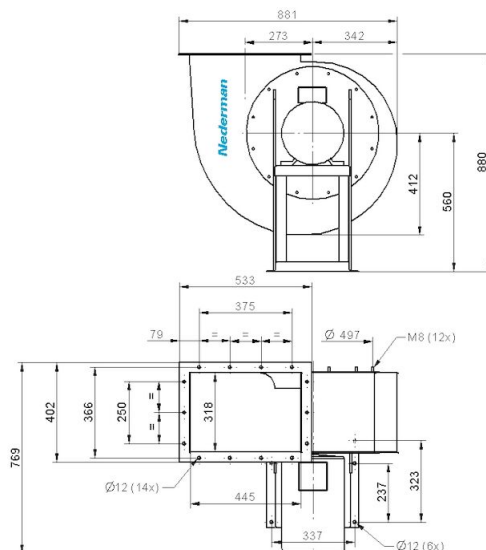

Duct inlet diameter 400 mm

Duct outlet diameter 400 mm

NCF fans 50Hz

NCF 30/15

Duct inlet diameter 250 mm

Duct outlet diameter 315 mm

NCF 50/25

Duct inlet diameter 250 mm

Duct outlet diameter 250 mm

NCF fans 50Hz

NCF 80/20

Duct inlet diameter 400 mm

Duct outlet diameter 400 mm

NCF 120/15

Duct inlet diameter 500 mm

Duct outlet diameter 500 mm

NCF fans 50Hz

NCF 160/25

Duct inlet diameter 500 mm

Duct outlet diameter 500 mm

NCF 40/25

Duct inlet diameter 250 mm

Duct outlet diameter 315 mm

NCF fans 50Hz

NCF 30/25

Duct inlet diameter 315 mm

Duct outlet diameter 400 mm