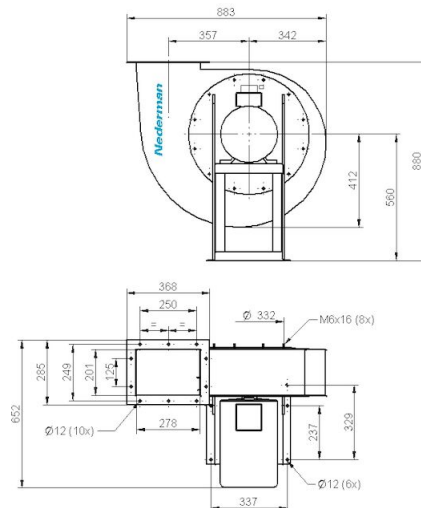

Duct inlet diameter 400 mm

Duct outlet diameter 400 mm

NCF fans 50Hz

NCF 30/15

Duct inlet diameter 250 mm

Duct outlet diameter 315 mm

NCF 50/25

Duct inlet diameter 250 mm

Duct outlet diameter 250 mm

NCF fans 50Hz

NCF 80/20

Duct inlet diameter 400 mm

Duct outlet diameter 400 mm

NCF 120/15

Duct inlet diameter 500 mm

Duct outlet diameter 500 mm

NCF fans 50Hz

NCF 160/25

Duct inlet diameter 500 mm

Duct outlet diameter 500 mm

NCF 40/25

Duct inlet diameter 250 mm

Duct outlet diameter 315 mm

NCF fans 50Hz

NCF 30/25

Duct inlet diameter 315 mm

Duct outlet diameter 400 mm