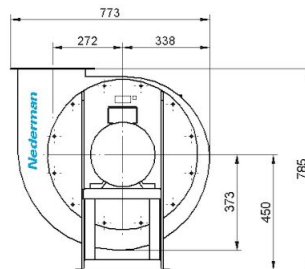

Duct inlet diameter 400 mm

Duct outlet diameter 400 mm

NCF fans 50Hz

NCF 30/15

Duct inlet diameter 250 mm

Duct outlet diameter 315 mm

NCF 50/25

Duct inlet diameter 250 mm

Duct outlet diameter 250 mm

NCF fans 50Hz

NCF 80/20

Duct inlet diameter 400 mm

Duct outlet diameter 400 mm

NCF 120/15

Duct inlet diameter 500 mm

Duct outlet diameter 500 mm

NCF fans 50Hz

NCF 160/25

Duct inlet diameter 500 mm

Duct outlet diameter 500 mm

NCF 40/25

Duct inlet diameter 250 mm

Duct outlet diameter 315 mm

NCF fans 50Hz

NCF 30/25

Duct inlet diameter 315 mm

Duct outlet diameter 400 mm