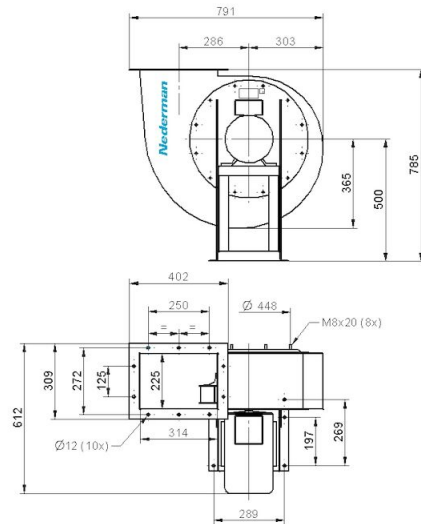

Duct inlet diameter 400 mm

Duct outlet diameter 400 mm

NCF fans 50Hz

NCF 30/15

Duct inlet diameter 250 mm

Duct outlet diameter 315 mm

NCF 50/25

Duct inlet diameter 250 mm

Duct outlet diameter 250 mm

NCF fans 50Hz

NCF 80/20

Duct inlet diameter 400 mm

Duct outlet diameter 400 mm

NCF 120/15

Duct inlet diameter 500 mm

Duct outlet diameter 500 mm

NCF fans 50Hz

NCF 160/25

Duct inlet diameter 500 mm

Duct outlet diameter 500 mm

NCF 40/25

Duct inlet diameter 250 mm

Duct outlet diameter 315 mm

NCF fans 50Hz

NCF 30/25

Duct inlet diameter 315 mm

Duct outlet diameter 400 mm