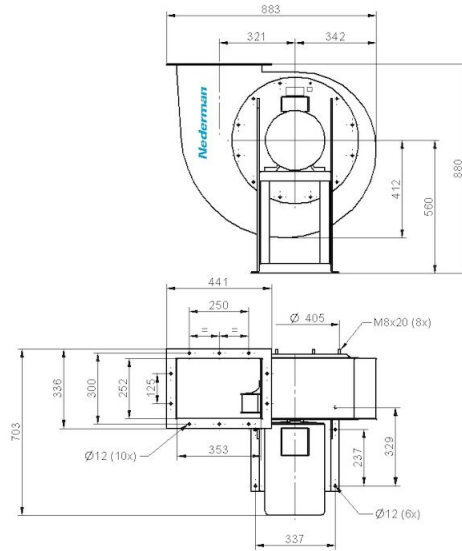

Duct inlet diameter 400 mm

Duct outlet diameter 400 mm

NCF fans 50Hz

NCF 30/15

Duct inlet diameter 250 mm

Duct outlet diameter 315 mm

NCF 50/25

Duct inlet diameter 250 mm

Duct outlet diameter 250 mm

NCF fans 50Hz

NCF 80/20

Duct inlet diameter 400 mm

Duct outlet diameter 400 mm

NCF 120/15

Duct inlet diameter 500 mm

Duct outlet diameter 500 mm

NCF fans 50Hz

NCF 160/25

Duct inlet diameter 500 mm

Duct outlet diameter 500 mm

NCF 40/25

Duct inlet diameter 250 mm

Duct outlet diameter 315 mm

NCF fans 50Hz

NCF 30/25

Duct inlet diameter 315 mm

Duct outlet diameter 400 mm