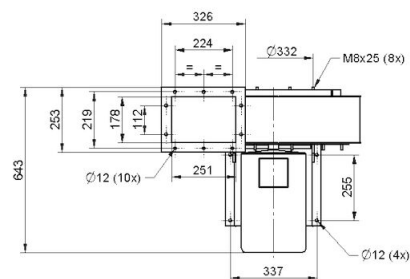

Duct inlet diameter 400 mm

Duct outlet diameter 400 mm

NCF fans 50Hz

NCF 30/15

Duct inlet diameter 250 mm

Duct outlet diameter 315 mm

NCF 50/25

Duct inlet diameter 250 mm

Duct outlet diameter 250 mm

NCF fans 50Hz

NCF 80/20

Duct inlet diameter 400 mm

Duct outlet diameter 400 mm

NCF 120/15

Duct inlet diameter 500 mm

Duct outlet diameter 500 mm