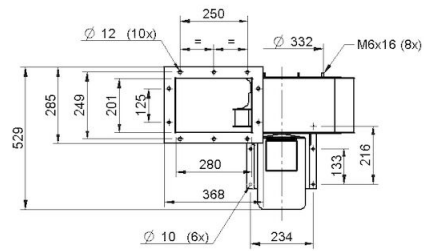

Duct inlet diameter 400 mm

Duct outlet diameter 400 mm

NCF fans 50Hz

NCF 30/15

Duct inlet diameter 250 mm

Duct outlet diameter 315 mm

NCF 50/25

Duct inlet diameter 250 mm