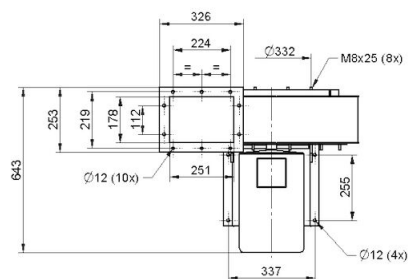

NCF 50/25

Duct inlet diameter 250 mm

Duct outlet diameter 250 mm