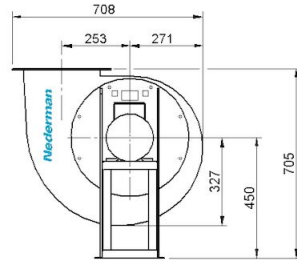

## Ventilateurs NCF

Y = Pressure drop

X = Air flow

A = Total pressure

B = Static pressure

Fan NCF 120/25

Duct inlet diameter 400 mm

Duct outlet diameter 400 mm

## Ventilateurs NCF

NCF 30/15

Duct inlet diameter 250 mm

Duct outlet diameter 315 mm

NCF 50/25

Duct inlet diameter 250 mm

Duct outlet diameter 250 mm

## Ventilateurs NCF

NCF 80/20

Duct inlet diameter 400 mm

Duct outlet diameter 400 mm

NCF 120/15

Duct inlet diameter 500 mm

Duct outlet diameter 500 mm