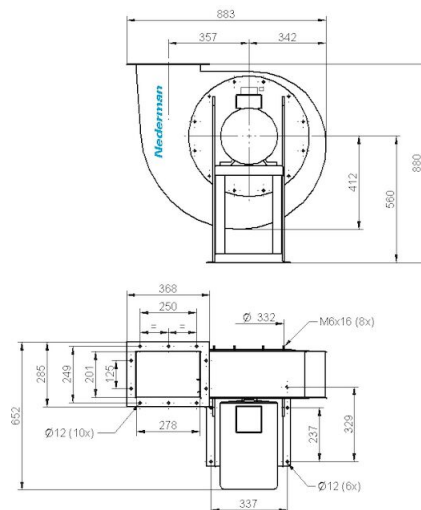

## Ventilateurs NCF

Y = Pressure drop

X = Air flow

A = Total pressure

B = Static pressure

Fan NCF 120/25

Duct inlet diameter 400 mm

Duct outlet diameter 400 mm

## Ventilateurs NCF

NCF 30/15

Duct inlet diameter 250 mm

Duct outlet diameter 315 mm

NCF 50/25

Duct inlet diameter 250 mm

Duct outlet diameter 250 mm

## Ventilateurs NCF

NCF 80/20

Duct inlet diameter 400 mm

Duct outlet diameter 400 mm

NCF 120/15

Duct inlet diameter 500 mm

Duct outlet diameter 500 mm

## Ventilateurs NCF

NCF 160/25

Duct inlet diameter 500 mm

Duct outlet diameter 500 mm

NCF 40/25

Duct inlet diameter 250 mm

Duct outlet diameter 315 mm