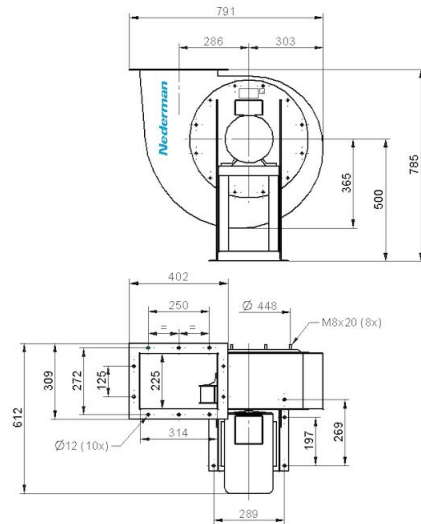

## Ventilateurs NCF

NCF 80/20

Duct inlet diameter 400 mm

Duct outlet diameter 400 mm

NCF 120/15

Duct inlet diameter 500 mm

Duct outlet diameter 500 mm

## Ventilateurs NCF

NCF 160/25

Duct inlet diameter 500 mm

Duct outlet diameter 500 mm

NCF 40/25

Duct inlet diameter 250 mm

Duct outlet diameter 315 mm

## Ventilateurs NCF

NCF 30/25

Duct inlet diameter 315 mm

Duct outlet diameter 400 mm