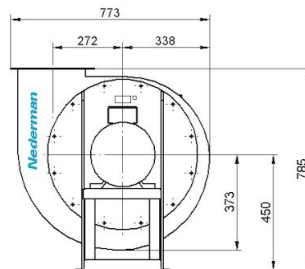

## Ventilateurs NCF

Y = Pressure drop

X = Air flow

A = Total pressure

B = Static pressure

Fan NCF 120/25

Duct inlet diameter 400 mm

Duct outlet diameter 400 mm

## Ventilateurs NCF

NCF 30/15

Duct inlet diameter 250 mm

Duct outlet diameter 315 mm

NCF 50/25

Duct inlet diameter 250 mm

Duct outlet diameter 250 mm

## Ventilateurs NCF

NCF 80/20

Duct inlet diameter 400 mm

Duct outlet diameter 400 mm

NCF 120/15

Duct inlet diameter 500 mm

Duct outlet diameter 500 mm