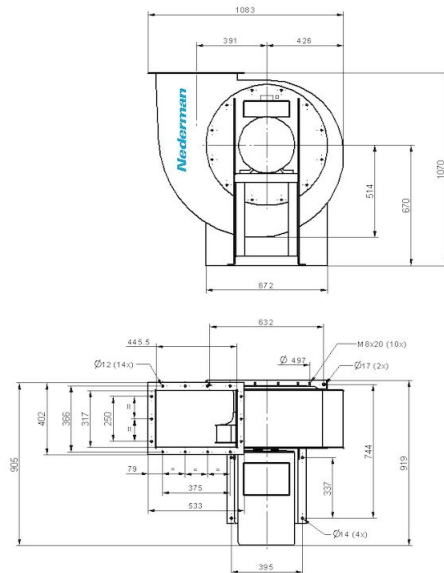

## Ventilateurs NCF

Y = Pressure drop

X = Air flow

A = Total pressure

B = Static pressure

Fan NCF 120/25

Duct inlet diameter 400 mm

Duct outlet diameter 400 mm

## Ventilateurs NCF

NCF 30/15

Duct inlet diameter 250 mm

Duct outlet diameter 315 mm

NCF 50/25

Duct inlet diameter 250 mm

Duct outlet diameter 250 mm

## Ventilateurs NCF

NCF 80/20

Duct inlet diameter 400 mm

Duct outlet diameter 400 mm

NCF 120/15

Duct inlet diameter 500 mm

Duct outlet diameter 500 mm

## Ventilateurs NCF

NCF 160/25

Duct inlet diameter 500 mm

Duct outlet diameter 500 mm

NCF 40/25

Duct inlet diameter 250 mm

Duct outlet diameter 315 mm