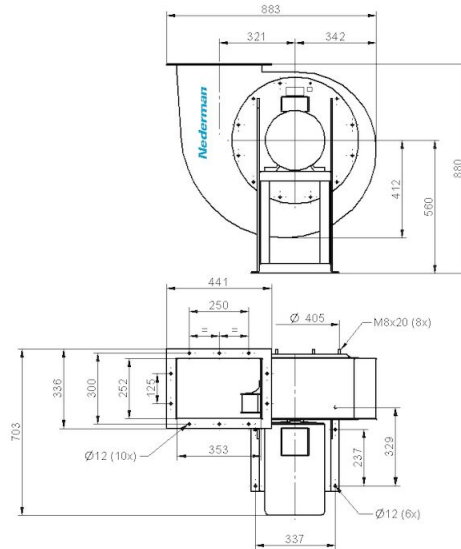

## Ventilateurs NCF

Y = Pressure drop

X = Air flow

A = Total pressure

B = Static pressure

Fan NCF 120/25

Duct inlet diameter 400 mm

Duct outlet diameter 400 mm

## Ventilateurs NCF

NCF 30/15

Duct inlet diameter 250 mm

Duct outlet diameter 315 mm

NCF 50/25

Duct inlet diameter 250 mm

Duct outlet diameter 250 mm

## Ventilateurs NCF

NCF 80/20

Duct inlet diameter 400 mm

Duct outlet diameter 400 mm

NCF 120/15

Duct inlet diameter 500 mm

Duct outlet diameter 500 mm

## Ventilateurs NCF

NCF 160/25

Duct inlet diameter 500 mm

Duct outlet diameter 500 mm

NCF 40/25

Duct inlet diameter 250 mm

Duct outlet diameter 315 mm