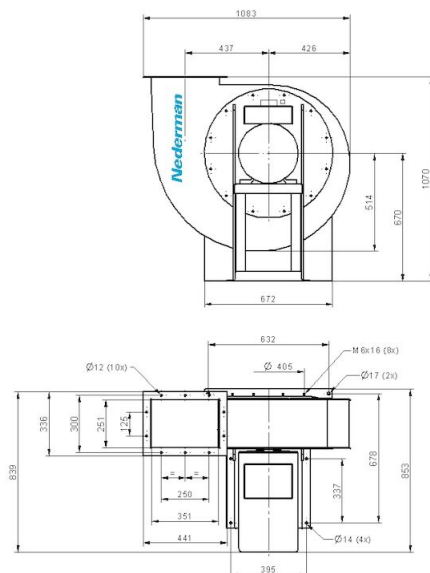

## Ventilateurs NCF

Y = Pressure drop

X = Air flow

A = Total pressure

B = Static pressure

Fan NCF 120/25

Duct inlet diameter 400 mm

Duct outlet diameter 400 mm

## Ventilateurs NCF

NCF 30/15

Duct inlet diameter 250 mm

Duct outlet diameter 315 mm

NCF 50/25

Duct inlet diameter 250 mm

Duct outlet diameter 250 mm

## Ventilateurs NCF

NCF 80/20

Duct inlet diameter 400 mm

Duct outlet diameter 400 mm

NCF 120/15

Duct inlet diameter 500 mm

Duct outlet diameter 500 mm