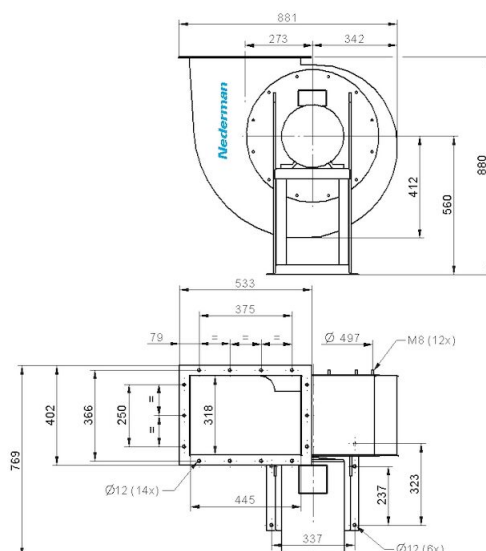

## Ventilateurs NCF

Y = Pressure drop

X = Air flow

A = Total pressure

B = Static pressure

Fan NCF 120/25

Duct inlet diameter 400 mm

Duct outlet diameter 400 mm

## Ventilateurs NCF

NCF 30/15

Duct inlet diameter 250 mm

Duct outlet diameter 315 mm

NCF 50/25

Duct inlet diameter 250 mm

Duct outlet diameter 250 mm

## Ventilateurs NCF

NCF 80/20

Duct inlet diameter 400 mm

Duct outlet diameter 400 mm

NCF 120/15

Duct inlet diameter 500 mm

Duct outlet diameter 500 mm

## Ventilateurs NCF

NCF 160/25

Duct inlet diameter 500 mm

Duct outlet diameter 500 mm

NCF 40/25

Duct inlet diameter 250 mm

Duct outlet diameter 315 mm