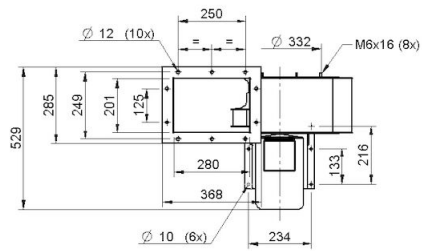

Ventilateurs NCF

NCF 30/15

Duct inlet diameter 250 mm

Duct outlet diameter 315 mm