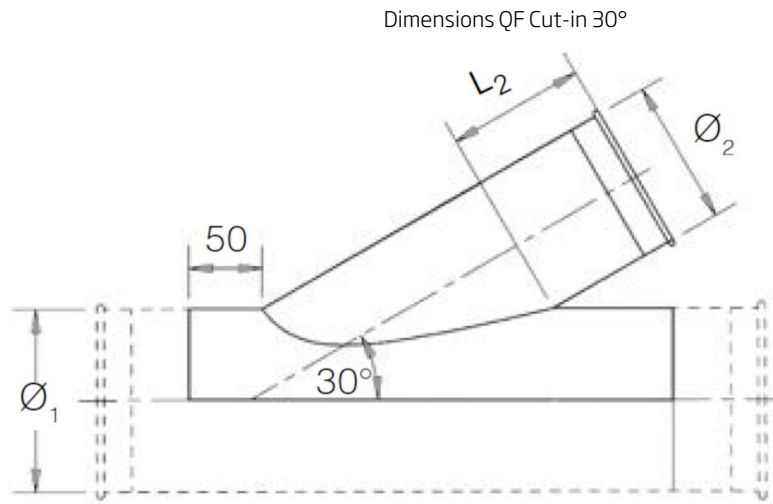

FB Cut-In Branch

Cut-In Branches for FB ducting

Product naam	FB Cut-In Branch
Connection	FB
Thickness (mm)	0,7

FB Cut-In Branch

Diameter (1) (mm)	Diameter (2) (mm)	[model]
250	100	8240005210
400	80	8240009407
450	80	8240009408

FB Cut-In Branch

$L_2 = (\varnothing_2 / 2) + 58$,
 \varnothing_2 must be smaller than or equal to \varnothing_1