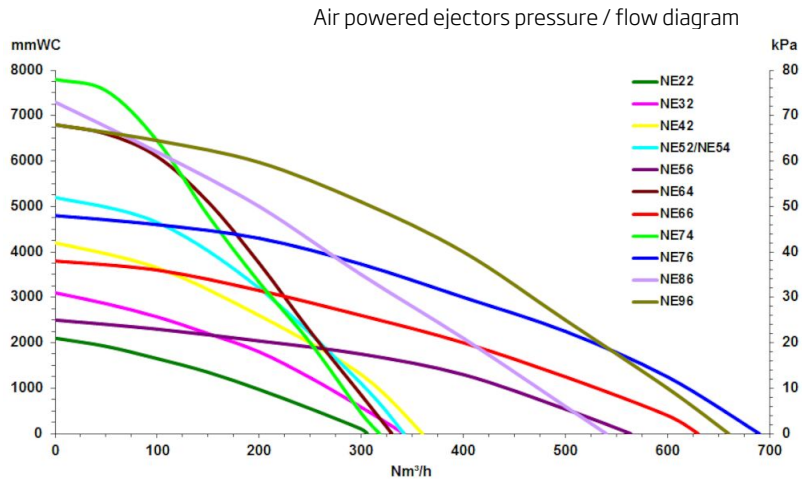

139A

Air Powered ejectors

All performance data are based on 7 bar supply pressure