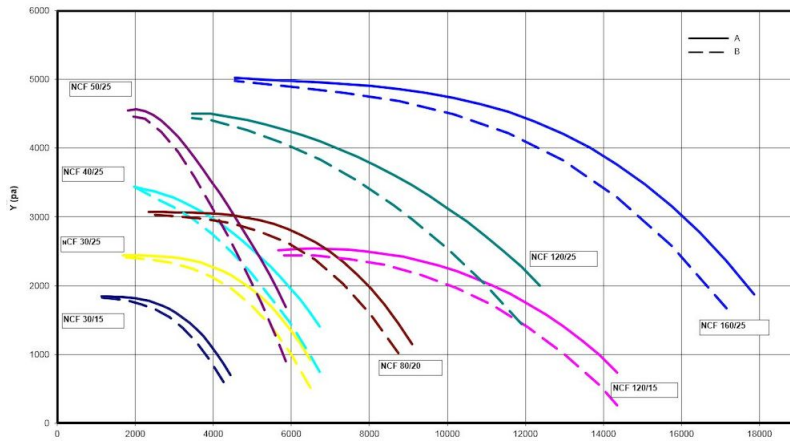

NCF fan with sound enclosure

Y = Pressure drop

X = Air flow

A = Total pressure

B = Static pressure