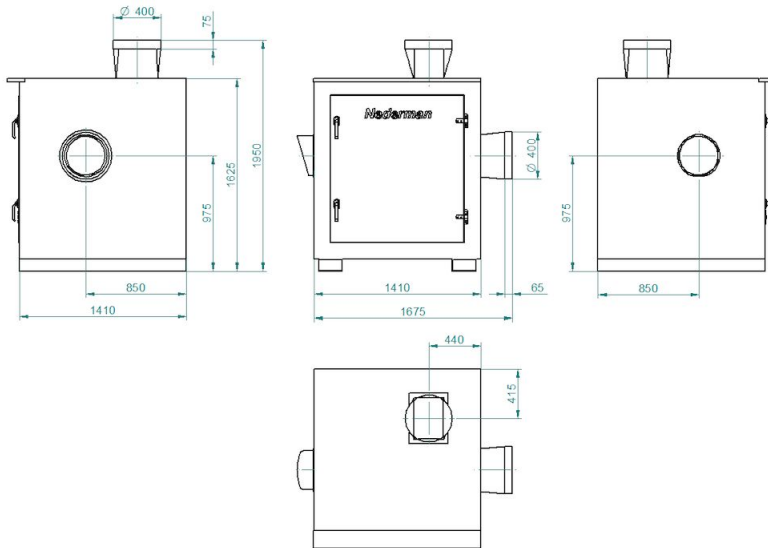

Dimension:
Item no. 14560228: SE 120/15 400/690V

Dimension:
Item no. 14560328: SE 30/25 400/690V

NCF fan with sound enclosure

Dimension:

Item no. 14560428: SE 40/25 400/690V

NCF fan with sound enclosure

Dimension:

Item no. 14560528: SE 50/25 400/690V

NCF fan with sound enclosure

Dimension:

Item no. 14560628: SE 80/20 400/690V

NCF fan with sound enclosure

Dimension:

Item no. 14560728: SE 120/25 400/690V

Dimension: