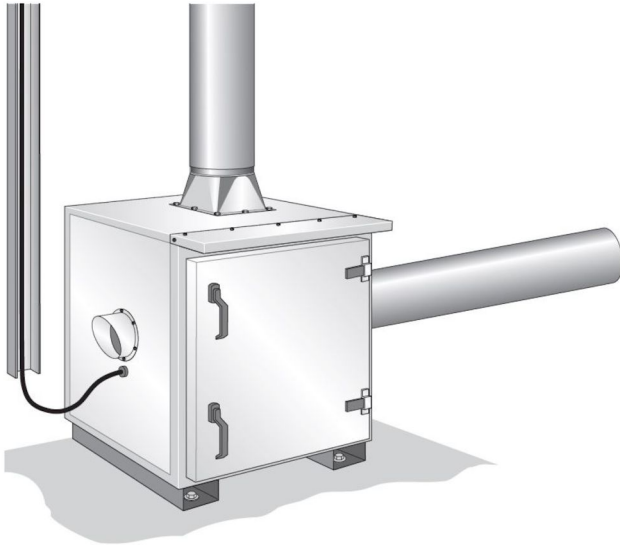

NCF fan with sound enclosure

Nederman NCF Fan Sound Enclosures are complete and consist of a fan, flexible connections between fan and inside box, vibration absorbers and two cable glands for electrical connection. The fan motor is cooled separately.

All Sound Enclosures are designed for both indoor and outdoor use, and are possible to lift from underneath with a fork lift.

Hull made of galvanised sheet metal steel. Two sizes of Sound Enclosures cover all NCF fans

- Thickness of elements: 100 mm
- Insulation: 100 mm mineral fibre
- Hinged door, 900x900 mm, with two handles

Product name	NCF fan with sound enclosure
Installation	[Indoor], [Outdoor]
Material	Galvanized sheet metal
Ambient temperature range	-30 to +40 °C (-22 F to 104 F)
Operating Temperature	Max 40 °C
Frequency (Hz)	50
No of phases	3