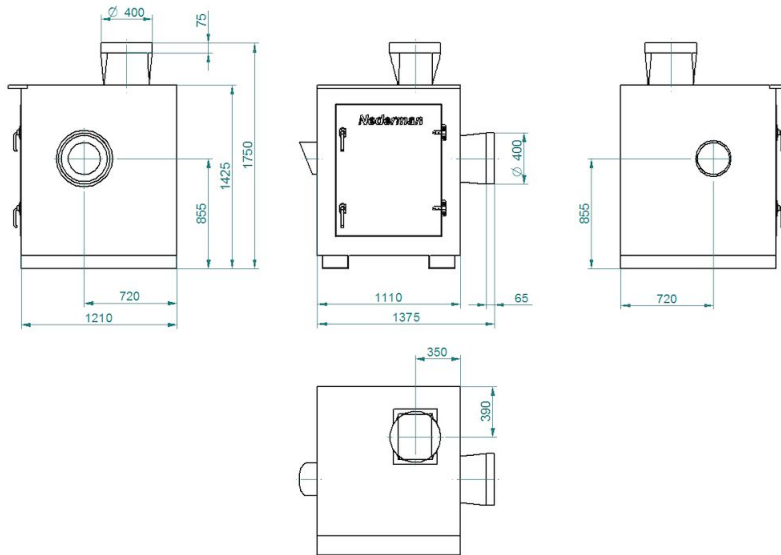

NCF fan with sound enclosure

Y = Pressure drop

X = Air flow

A = Total pressure

B = Static pressure

Dimension:

Art. no. 14560128: SE 30/15 230/400V

NCF fan with sound enclosure

Dimension:
Item no. 14560228: SE 120/15 400/690V

Dimension:
Item no. 14560328: SE 30/25 400/690V

NCF fan with sound enclosure

Dimension:

Item no. 14560428: SE 40/25 400/690V

NCF fan with sound enclosure

Dimension:

Item no. 14560528: SE 50/25 400/690V

NCF fan with sound enclosure

Dimension:

Item no. 14560628: SE 80/20 400/690V

NCF fan with sound enclosure

Dimension:

Item no. 14560728: SE 120/25 400/690V

Dimension: