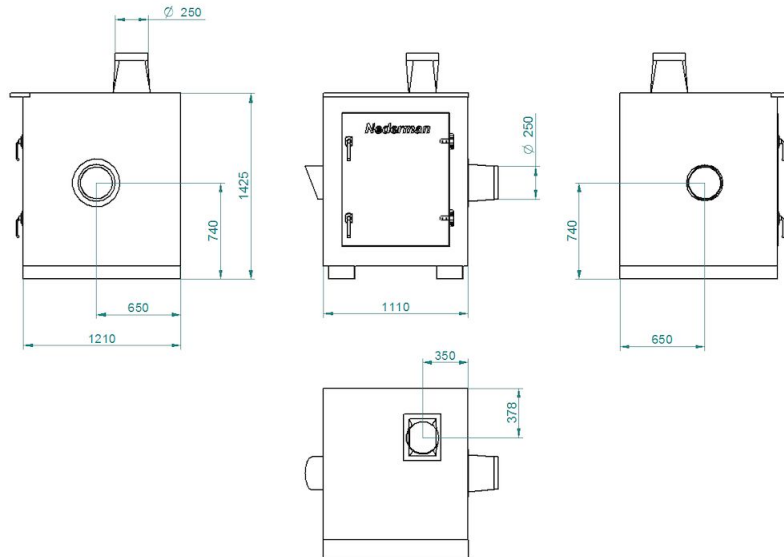

Dimension:
Item no. 14560228: SE 120/15 400/690V

Dimension:
Item no. 14560328: SE 30/25 400/690V

NCF fan with sound enclosure

Dimension:

Item no. 14560428: SE 40/25 400/690V

NCF fan with sound enclosure

Dimension:

Item no. 14560528: SE 50/25 400/690V

NCF fan with sound enclosure

Dimension:

Item no. 14560628: SE 80/20 400/690V

NCF fan with sound enclosure

Dimension:

Item no. 14560728: SE 120/25 400/690V

Dimension: