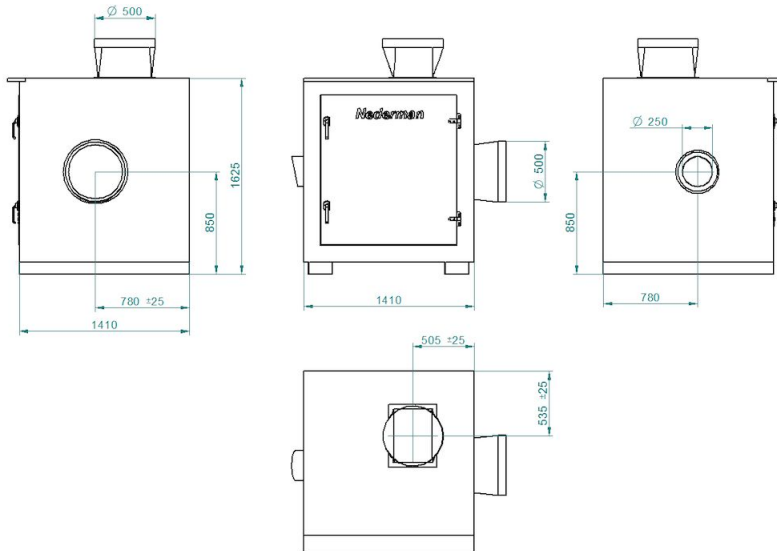

NCF fan with sound enclosure

[image]	Power Voltage (V)	Amperage (A)	Weight (kg)	Power (kW)	[model]
	230/400	7,9 / 4,6	67	2,2	14560128
	400/690	7,8 / 4,5	105	4	14560328
	400/690	10,3 / 6,0	110	5,5	14560428
	400/690	10,3 / 6,0	112	5,5	14560528
	400/690	13,8 / 8,0	150	7,5	14560628
	400/690	13,8 / 8,0	123	7,5	14560228
	400/690	26,5 / 15,3	232	15	14560728
	400/690	32,5 / 18,8	292	18,5	14560828

NCF fan with sound enclosure

Y = Pressure drop

X = Air flow

A = Total pressure

B = Static pressure

Dimension:

Art. no. 14560128: SE 30/15 230/400V

NCF fan with sound enclosure

Dimension:
Item no. 14560228: SE 120/15 400/690V

Dimension:
Item no. 14560328: SE 30/25 400/690V

NCF fan with sound enclosure

Dimension:

Item no. 14560428: SE 40/25 400/690V

NCF fan with sound enclosure

Dimension: