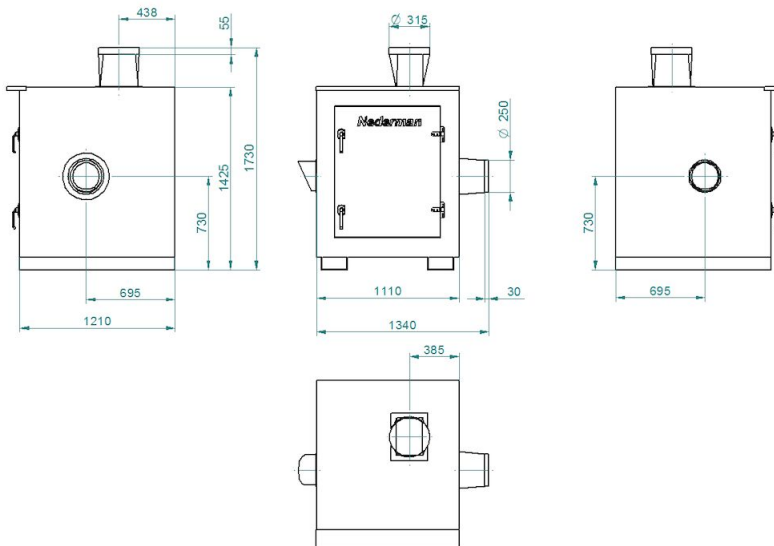

NCF fan with sound enclosure

[image]	Power Voltage (V)	Amperage (A)	Weight (kg)	Power (kW)	[model]
	230/400	7,9 / 4,6	67	2,2	14560128
	400/690	7,8 / 4,5	105	4	14560328
	400/690	10,3 / 6,0	110	5,5	14560428
	400/690	10,3 / 6,0	112	5,5	14560528
	400/690	13,8 / 8,0	150	7,5	14560628
	400/690	13,8 / 8,0	123	7,5	14560228
	400/690	26,5 / 15,3	232	15	14560728
	400/690	32,5 / 18,8	292	18,5	14560828

NCF fan with sound enclosure

Y = Pressure drop

X = Air flow

A = Total pressure

B = Static pressure

Dimension:

Art. no. 14560128: SE 30/15 230/400V

NCF fan with sound enclosure

Dimension:
Item no. 14560228: SE 120/15 400/690V

Dimension:
Item no. 14560328: SE 30/25 400/690V

NCF fan with sound enclosure

Dimension:

Item no. 14560428: SE 40/25 400/690V

NCF fan with sound enclosure

Dimension:

Item no. 14560528: SE 50/25 400/690V

NCF fan with sound enclosure

Dimension:

Item no. 14560628: SE 80/20 400/690V

NCF fan with sound enclosure

Dimension:

Item no. 14560728: SE 120/25 400/690V

Dimension: