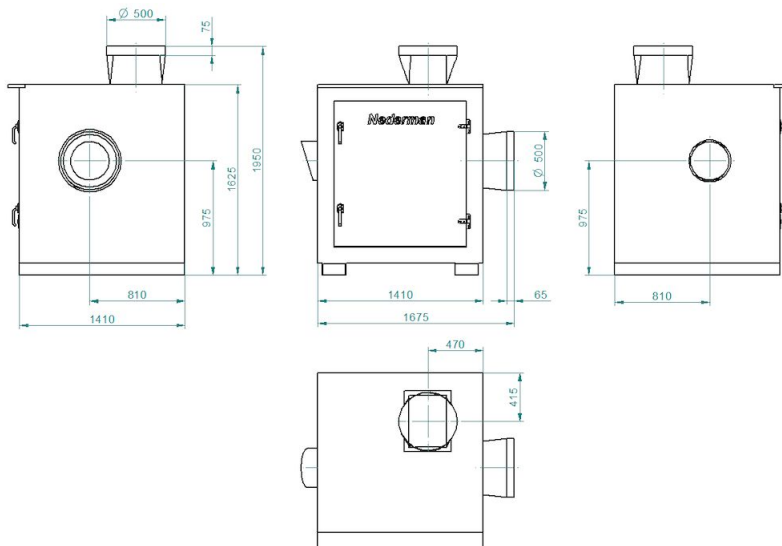

Dimension:
Item no. 14560228: SE 120/15 400/690V

Dimension:
Item no. 14560328: SE 30/25 400/690V

NCF fan with sound enclosure

Dimension:

Item no. 14560428: SE 40/25 400/690V

NCF fan with sound enclosure

Dimension:

Item no. 14560528: SE 50/25 400/690V

NCF fan with sound enclosure

Dimension:

Item no. 14560628: SE 80/20 400/690V

NCF fan with sound enclosure

Dimension:

Item no. 14560728: SE 120/25 400/690V

Dimension: