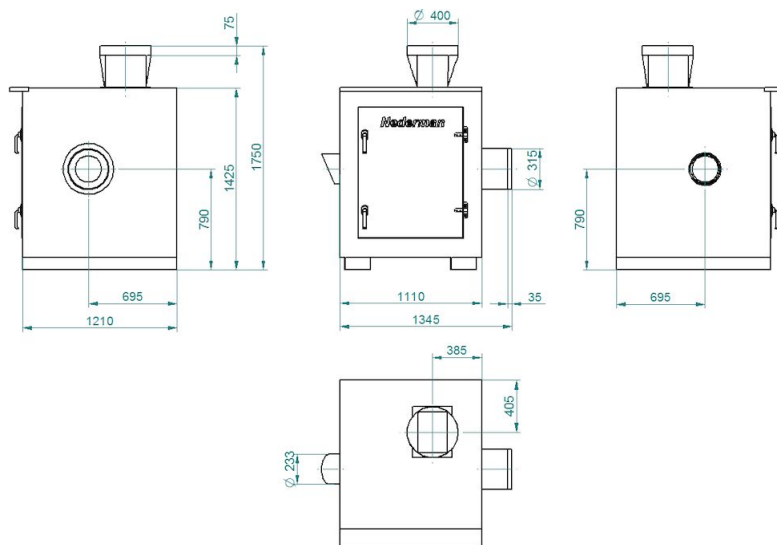

NCF fan with sound enclosure

[image]	Power Voltage (V)	Amperage (A)	Weight (kg)	Power (kW)	[model]
	230/400	7,9 / 4,6	67	2,2	14560128
	400/690	7,8 / 4,5	105	4	14560328
	400/690	10,3 / 6,0	110	5,5	14560428
	400/690	10,3 / 6,0	112	5,5	14560528
	400/690	13,8 / 8,0	150	7,5	14560628
	400/690	13,8 / 8,0	123	7,5	14560228
	400/690	26,5 / 15,3	232	15	14560728
	400/690	32,5 / 18,8	292	18,5	14560828

NCF fan with sound enclosure

Y = Pressure drop

X = Air flow

A = Total pressure

B = Static pressure

Dimension:

Art. no. 14560128: SE 30/15 230/400V

NCF fan with sound enclosure

Dimension:
Item no. 14560228: SE 120/15 400/690V

Dimension:
Item no. 14560328: SE 30/25 400/690V

NCF fan with sound enclosure

Dimension:

Item no. 14560428: SE 40/25 400/690V

NCF fan with sound enclosure

Dimension:

Item no. 14560528: SE 50/25 400/690V

NCF fan with sound enclosure

Dimension:

Item no. 14560628: SE 80/20 400/690V

NCF fan with sound enclosure

Dimension:

Item no. 14560728: SE 120/25 400/690V

Dimension: