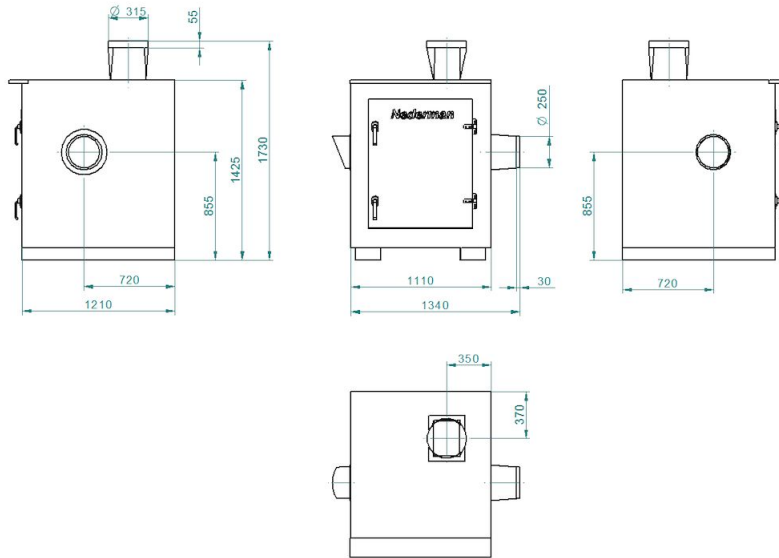

NCF fan with sound enclosure

[image]	Power Voltage (V)	Amperage (A)	Weight (kg)	Power (kW)	[model]
	230/400	7,9 / 4,6	67	2,2	14560128
	400/690	7,8 / 4,5	105	4	14560328
	400/690	10,3 / 6,0	110	5,5	14560428
	400/690	10,3 / 6,0	112	5,5	14560528
	400/690	13,8 / 8,0	150	7,5	14560628
	400/690	13,8 / 8,0	123	7,5	14560228
	400/690	26,5 / 15,3	232	15	14560728
	400/690	32,5 / 18,8	292	18,5	14560828

NCF fan with sound enclosure

Y = Pressure drop

X = Air flow

A = Total pressure

B = Static pressure

Dimension:

Art. no. 14560128: SE 30/15 230/400V

NCF fan with sound enclosure

Dimension:
Item no. 14560228: SE 120/15 400/690V

Dimension:
Item no. 14560328: SE 30/25 400/690V

NCF fan with sound enclosure

Dimension:

Item no. 14560428: SE 40/25 400/690V

NCF fan with sound enclosure

Dimension:

Item no. 14560528: SE 50/25 400/690V

NCF fan with sound enclosure

Dimension:

Item no. 14560628: SE 80/20 400/690V

NCF fan with sound enclosure

Dimension:

Item no. 14560728: SE 120/25 400/690V

Dimension: