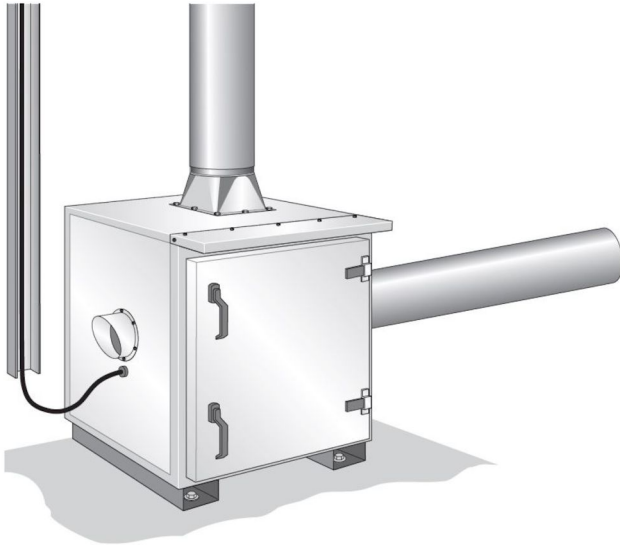

NCF fan with sound enclosure

Nederman NCF Fan Sound Enclosures are complete and consist of a fan, flexible connections between fan and inside box, vibration absorbers and two cable glands for electrical connection. The fan motor is cooled separately.

All Sound Enclosures are designed for both indoor and outdoor use, and are possible to lift from underneath with a fork lift.

Hull made of galvanised sheet metal steel. Two sizes of Sound Enclosures cover all NCF fans

-
- Thickness of elements: 100 mm
 - Insulation: 100 mm mineral fibre
 - Hinged door, 900x900 mm, with two handles

Product name	NCF fan with sound enclosure
Installation	[Indoor], [Outdoor]
Material	Galvanized sheet metal
Ambient temperature range	-30 to +40 °C (-22 F to 104 F)
Operating Temperature	Max 40 °C
Frequency (Hz)	50
No of phases	3