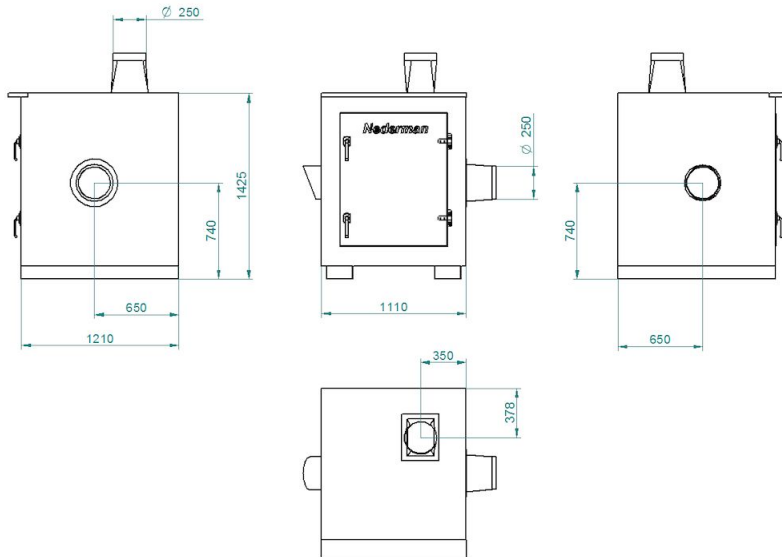

Dimension:
Item no. 14560228: SE 120/15 400/690V

Dimension:
Item no. 14560328: SE 30/25 400/690V

NCF fan with sound enclosure

Dimension:

Item no. 14560428: SE 40/25 400/690V

NCF fan with sound enclosure

Dimension:

Item no. 14560528: SE 50/25 400/690V

NCF fan with sound enclosure

Dimension:

Item no. 14560628: SE 80/20 400/690V

NCF fan with sound enclosure

Dimension:

Item no. 14560728: SE 120/25 400/690V

Dimension: