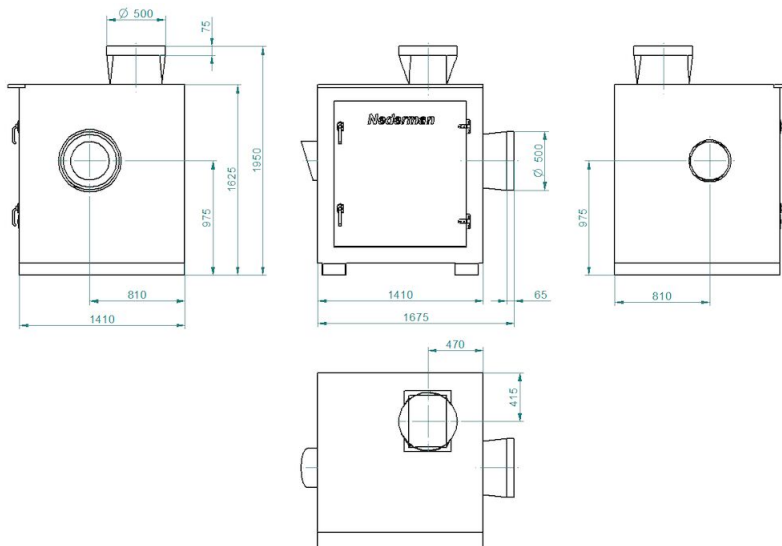

Dimension:
Item no. 14560228: SE 120/15 400/690V

Dimension:
Item no. 14560328: SE 30/25 400/690V

NCF fan with sound enclosure

Dimension:

Item no. 14560428: SE 40/25 400/690V

NCF fan with sound enclosure

Dimension:
Item no. 14560528: SE 50/25 400/690V

NCF fan with sound enclosure

Dimension:

Item no. 14560628: SE 80/20 400/690V

NCF fan with sound enclosure

Dimension:
Item no. 14560728: SE 120/25 400/690V

Dimension:
Item no. 14560828: SE 160/25 400/690V