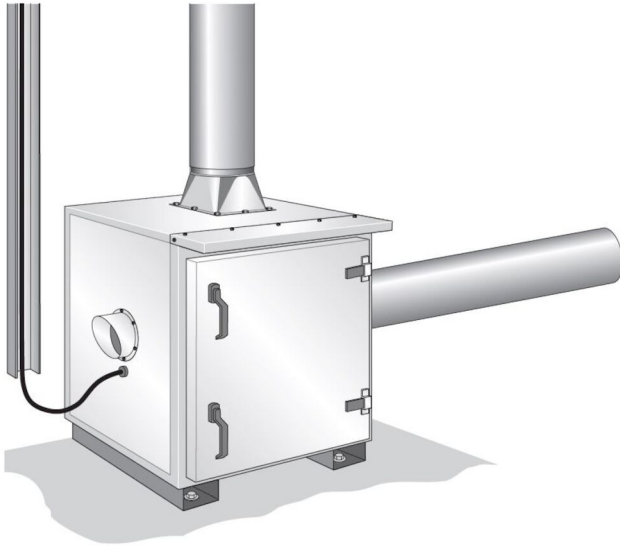

NCF fan with sound enclosure

Nederman NCF Fan Sound Enclosures are complete and consist of a fan, flexible connections between fan and inside box, vibration absorbers and two cable glands for electrical connection. The fan motor is cooled separately.

All Sound Enclosures are designed for both indoor and outdoor use, and are possible to lift from underneath with a fork lift.

Hull made of galvanised sheet metal steel. Two sizes of Sound Enclosures cover all NCF fans.

- Thickness of elements: 100 mm
- Insulation: 100 mm mineral fibre
- Hinged door, 900x900 mm, with two handles

Product name	NCF fan with sound enclosure
Installation	Indoor, Outdoor
Material	Galvanized sheet metal
Ambient temperature range	-30 to +40 °C (-22 F to 104 F)
Operating Temperature	Max 40 °C
Frequency (Hz)	50
No of phases	3