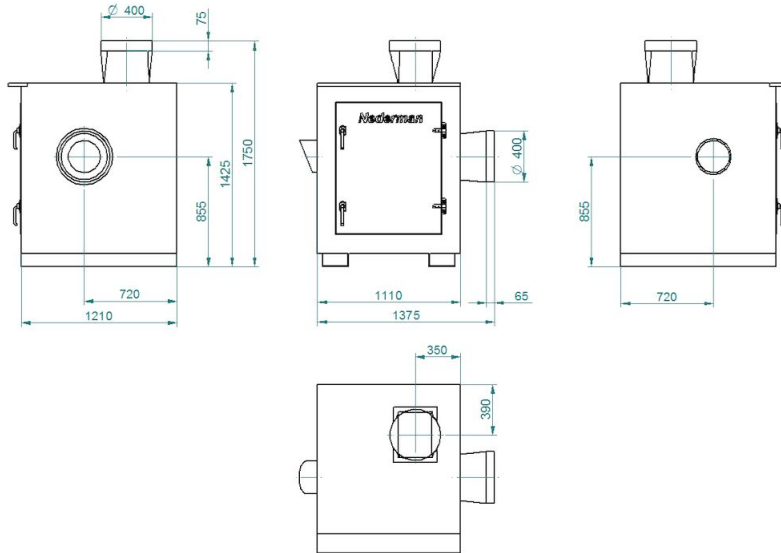

NCF fan with sound enclosure

Y = Pressure drop

X = Air flow

A = Total pressure

B = Static pressure

Dimension:

Art. no. 14560128: SE 30/15 230/400V

NCF fan with sound enclosure

Dimension:
Item no. 14560228: SE 120/15 400/690V

Dimension:
Item no. 14560328: SE 30/25 400/690V

NCF fan with sound enclosure

Dimension:

Item no. 14560428: SE 40/25 400/690V

NCF fan with sound enclosure

Dimension:
Item no. 14560528: SE 50/25 400/690V

NCF fan with sound enclosure

Dimension:

Item no. 14560628: SE 80/20 400/690V

NCF fan with sound enclosure

Dimension:
Item no. 14560728: SE 120/25 400/690V

Dimension:
Item no. 14560828: SE 160/25 400/690V