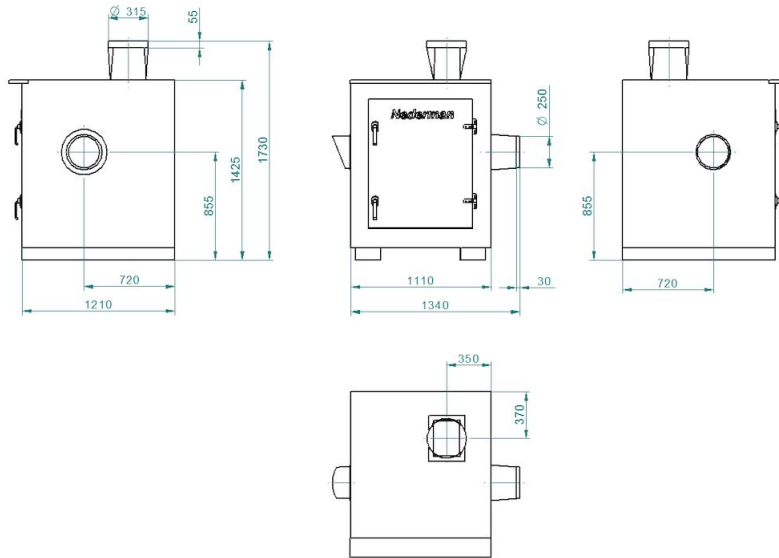

NCF fan with sound enclosure

Image	Power Voltage (V)	Amperage (A)	Weight (kg)	Power (kW)	Model
	230/400	7,9 / 4,5	272	2,2	14560128
	400/690	7,8 / 4,5	325	4	14560328
	400/690	10,3 / 6,0	366	5,5	14560428
	400/690	10,3 / 6,0	361	5,5	14560528
	400/690	13,8 / 8,0	390	7,5	14560628
	400/690	13,8 / 8,0	390	7,5	14560228
	400/690	26,5 / 15,3	588	15	14560728
	400/690	32,5 / 18,8	628	18,5	14560828

NCF fan with sound enclosure

Y = Pressure drop

X = Air flow

A = Total pressure

B = Static pressure

Dimension:

Art. no. 14560128: SE 30/15 230/400V

NCF fan with sound enclosure

Dimension:
Item no. 14560228: SE 120/15 400/690V

Dimension:
Item no. 14560328: SE 30/25 400/690V

NCF fan with sound enclosure

Dimension:

Item no. 14560428: SE 40/25 400/690V

NCF fan with sound enclosure

Dimension:
Item no. 14560528: SE 50/25 400/690V

NCF fan with sound enclosure

Dimension:

Item no. 14560628: SE 80/20 400/690V

NCF fan with sound enclosure

Dimension:
Item no. 14560728: SE 120/25 400/690V

Dimension:
Item no. 14560828: SE 160/25 400/690V