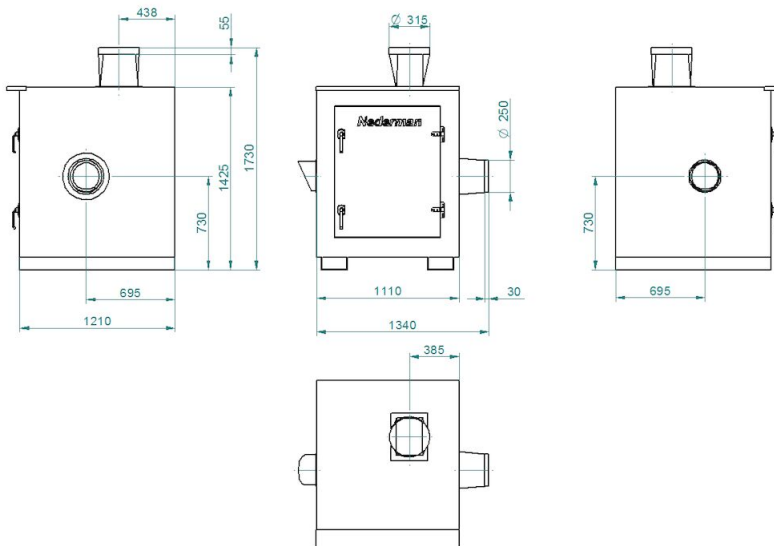

NCF fan with sound enclosure

Image	Power Voltage (V)	Amperage (A)	Weight (kg)	Power (kW)	Model
	230/400	7,9 / 4,5	272	2,2	14560128
	400/690	7,8 / 4,5	325	4	14560328
	400/690	10,3 / 6,0	366	5,5	14560428
	400/690	10,3 / 6,0	361	5,5	14560528
	400/690	13,8 / 8,0	390	7,5	14560628
	400/690	13,8 / 8,0	390	7,5	14560228
	400/690	26,5 / 15,3	588	15	14560728
	400/690	32,5 / 18,8	628	18,5	14560828

NCF fan with sound enclosure

Y = Pressure drop

X = Air flow

A = Total pressure

B = Static pressure

Dimension:

Art. no. 14560128: SE 30/15 230/400V

NCF fan with sound enclosure

Dimension:
Item no. 14560228: SE 120/15 400/690V

Dimension:
Item no. 14560328: SE 30/25 400/690V

NCF fan with sound enclosure

Dimension:

Item no. 14560428: SE 40/25 400/690V

NCF fan with sound enclosure

Dimension:
Item no. 14560528: SE 50/25 400/690V

NCF fan with sound enclosure

Dimension:

Item no. 14560628: SE 80/20 400/690V

NCF fan with sound enclosure

Dimension:
Item no. 14560728: SE 120/25 400/690V

Dimension:
Item no. 14560828: SE 160/25 400/690V