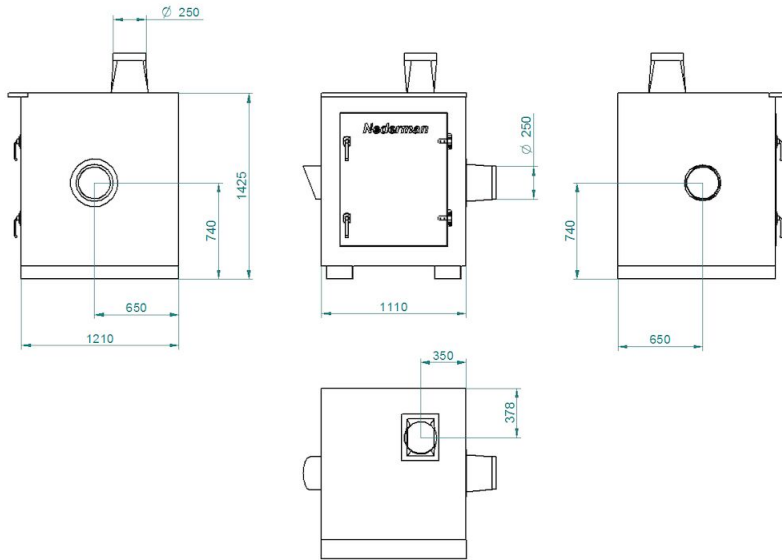

NCF fan with sound enclosure

Y = Pressure drop

X = Air flow

A = Total pressure

B = Static pressure

Dimension:

Art. no. 14560128: SE 30/15 230/400V

NCF fan with sound enclosure

Dimension:
Item no. 14560228: SE 120/15 400/690V

Dimension:
Item no. 14560328: SE 30/25 400/690V

NCF fan with sound enclosure

Dimension:

Item no. 14560428: SE 40/25 400/690V

NCF fan with sound enclosure

Dimension:
Item no. 14560528: SE 50/25 400/690V

NCF fan with sound enclosure

Dimension:

Item no. 14560628: SE 80/20 400/690V

NCF fan with sound enclosure

Dimension:
Item no. 14560728: SE 120/25 400/690V

Dimension:
Item no. 14560828: SE 160/25 400/690V