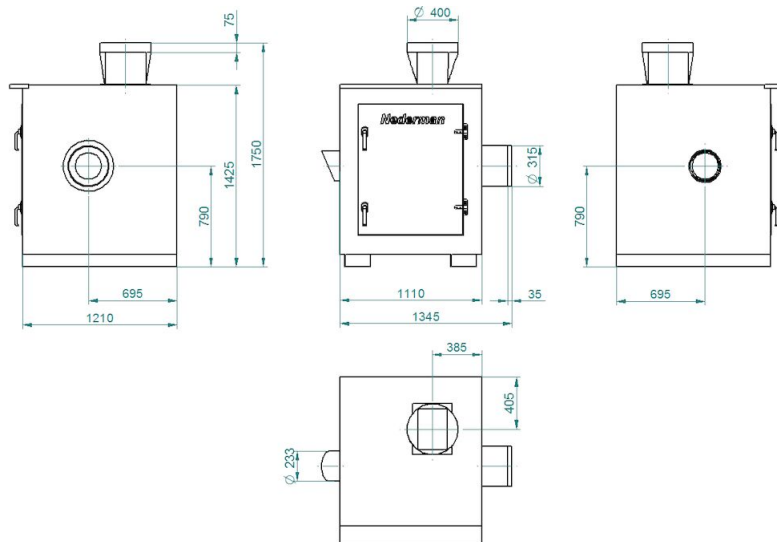

NCF fan with sound enclosure

Image	Power Voltage (V)	Amperage (A)	Weight (kg)	Power (kW)	Model
	230/400	7,9 / 4,5	272	2,2	14560128
	400/690	7,8 / 4,5	325	4	14560328
	400/690	10,3 / 6,0	366	5,5	14560428
	400/690	10,3 / 6,0	361	5,5	14560528
	400/690	13,8 / 8,0	390	7,5	14560628
	400/690	13,8 / 8,0	390	7,5	14560228
	400/690	26,5 / 15,3	588	15	14560728
	400/690	32,5 / 18,8	628	18,5	14560828

NCF fan with sound enclosure

Y = Pressure drop

X = Air flow

A = Total pressure

B = Static pressure

Dimension:

Art. no. 14560128: SE 30/15 230/400V

NCF fan with sound enclosure

Dimension:
Item no. 14560228: SE 120/15 400/690V

Dimension:
Item no. 14560328: SE 30/25 400/690V

NCF fan with sound enclosure

Dimension:

Item no. 14560428: SE 40/25 400/690V

NCF fan with sound enclosure

Dimension:
Item no. 14560528: SE 50/25 400/690V

NCF fan with sound enclosure

Dimension:

Item no. 14560628: SE 80/20 400/690V

NCF fan with sound enclosure

Dimension:
Item no. 14560728: SE 120/25 400/690V

Dimension:
Item no. 14560828: SE 160/25 400/690V