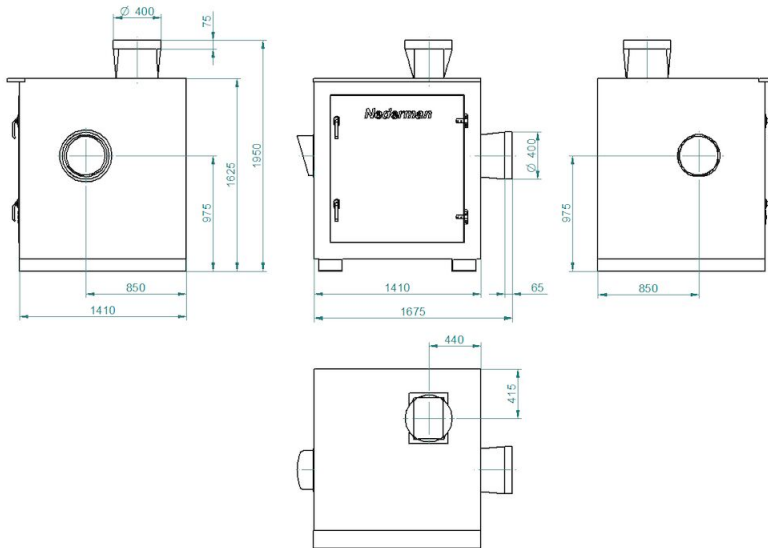

NCF fan with sound enclosure

Y = Pressure drop

X = Air flow

A = Total pressure

B = Static pressure

Dimension:

Art. no. 14560128: SE 30/15 230/400V

NCF fan with sound enclosure

Dimension:
Item no. 14560228: SE 120/15 400/690V

Dimension:
Item no. 14560328: SE 30/25 400/690V

NCF fan with sound enclosure

Dimension:

Item no. 14560428: SE 40/25 400/690V

NCF fan with sound enclosure

Dimension:
Item no. 14560528: SE 50/25 400/690V

NCF fan with sound enclosure

Dimension:

Item no. 14560628: SE 80/20 400/690V

NCF fan with sound enclosure

Dimension:
Item no. 14560728: SE 120/25 400/690V

Dimension:
Item no. 14560828: SE 160/25 400/690V