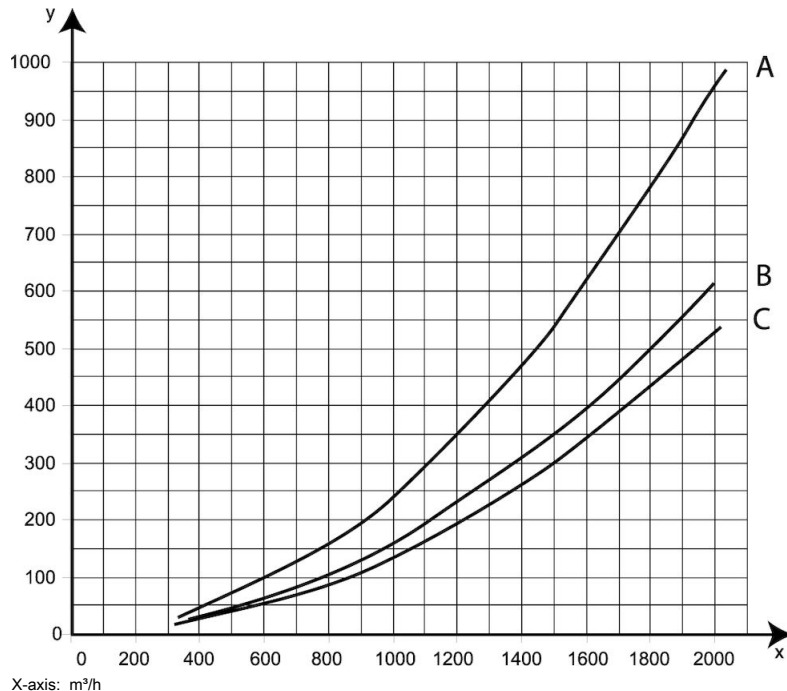

*PVC hose and galvanised steel pipe

**NR-CP hose and galvanised steel pipe

***NFC2 hose and galvanised steel pipe

****NFC3 hose and galvanised steel pipe

แขนดูด Extension Arm

X-axis: m³/h

Y-axis: Static Pa

A: Extension arm bent 40° (to its limit).