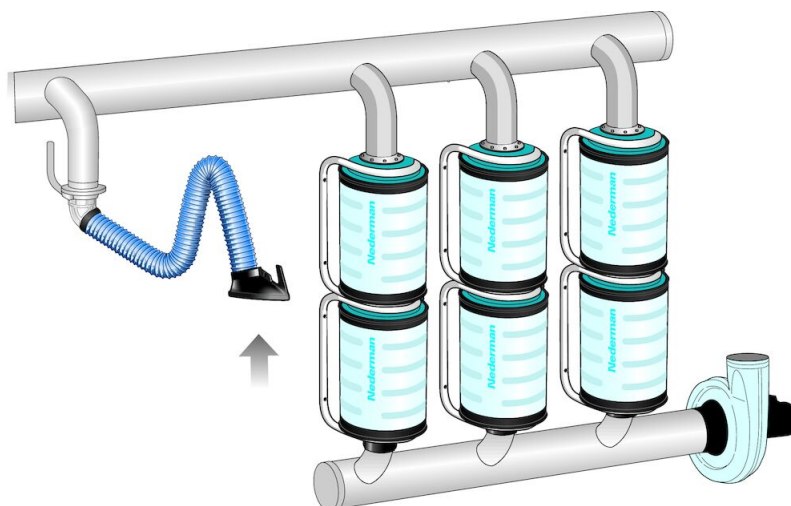

*The flow of air should not exceed 500 m³/h per filter unit.

The lower the flow of air, the better the filtration ability/

absorption.

MFS, Modular Filter System

	[accessory]	[partno]
	replacement wall bracket for MFS system	12600644
	Replacement particle filter for MFS filter system.	12600711
	Replacement HEPA/Carbon filter for MFS system	12600911
	Replacement filter carbon/gas for MFS/Wallcart system	12603461
	Filter, particle for MFS	70333000

MFS, Modular Filter System

Modular filter system
Pressure drop curves

⚠ For maximum airflow. Please see filter manual

Installation example

MFS, Modular Filter System