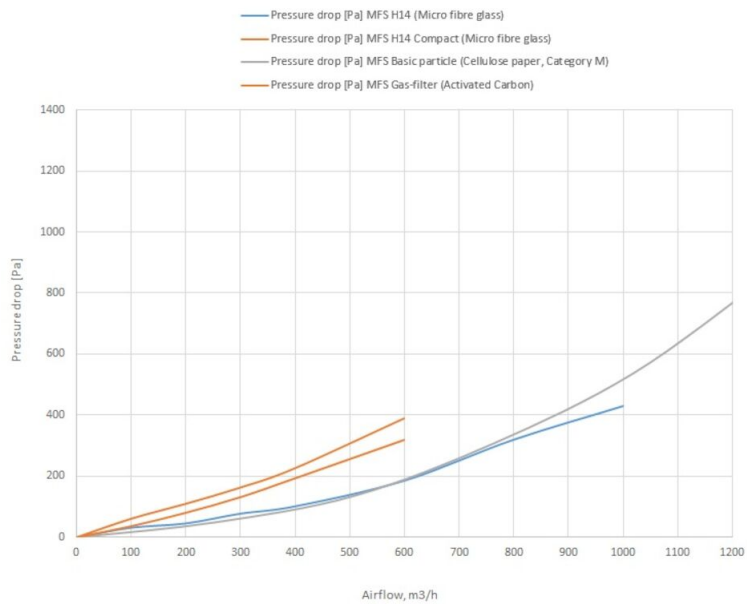

MFS, Modular Filter System

Modular filter system
Pressure drop curves

⚠ For maximum airflow. Please see filter manual