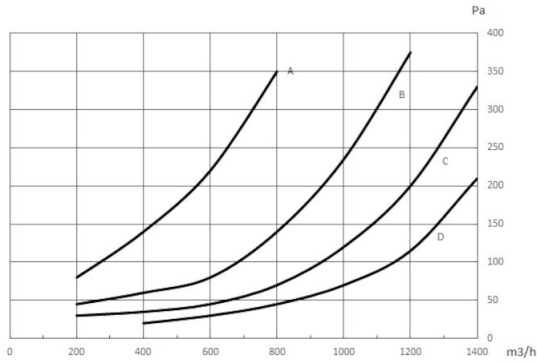

Top diagram

Pressure drop in 2,5m/8,2" hose and elbow - Onfloor systems

A: 4" / 100mm

B: 5" / 125mm

C: 6" / 150mm

D: 8" / 200mm

Bottom diagram

Pressure drop in 3m 150mm Under-floor pipe + 2,5m hose kit - Under floor systems