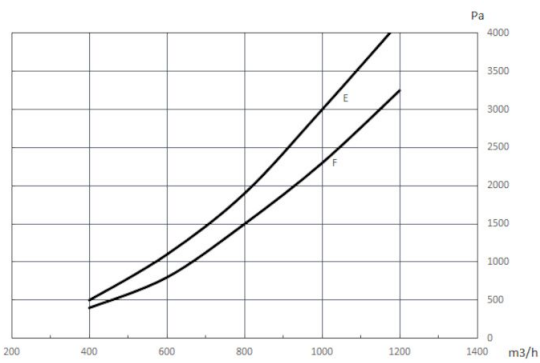

Top diagram

Pressure drop in 2,5m/8,2" hose and elbow - Onfloor systems

A: 4" / 100mm

B: 5" / 125mm

C: 6" / 150mm

D: 8" / 200mm

Bottom diagram

Pressure drop in 3m 150mm Under-floor pipe + 2,5m hose kit - Under floor systems