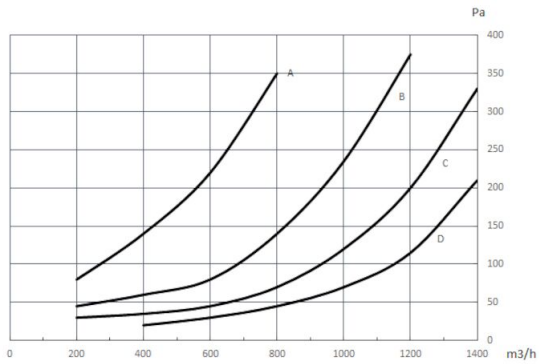

Bakkebasert eksosavtrekkssystem

Top diagram

Pressure drop in 2,5m/8,2" hose and elbow - Onfloor systems

A: 4" / 100mm

B: 5" / 125mm

C: 6" / 150mm

D: 8" / 200mm

Bottom diagram

Pressure drop in 3m 150mm Under-floor pipe + 2,5m hose kit - Under floor systems

E: 75mm / 3"

F: 100mm / 4"