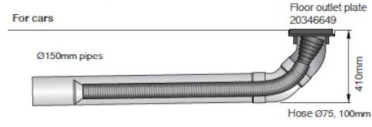

**Hose kits for "Under-floor" system includes safety belt and safety hook.*

Bakkebasert eksosavtrekkssystem

Top diagram

Pressure drop in 2,5m/8,2" hose and elbow - Onfloor systems

A: 4" / 100mm

B: 5" / 125mm

C: 6" / 150mm

D: 8" / 200mm

Bottom diagram

Pressure drop in 3m 150mm Under-floor pipe + 2,5m hose kit - Under floor systems

E: 75mm / 3"

F: 100mm / 4"

Bakkebasert eksosavtrekkssystem

Under-floor system