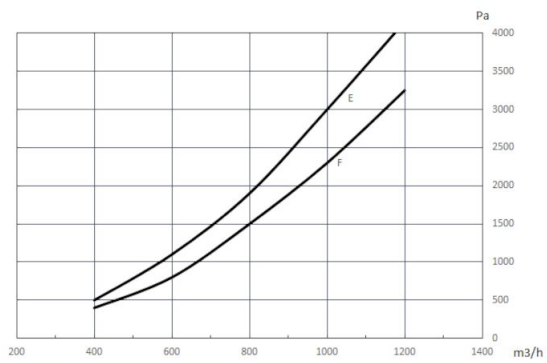

Bakkebasert eksosavtrekkssystem

Top diagram

Pressure drop in 2,5m/8,2" hose and elbow - Onfloor systems

A: 4" / 100mm

B: 5" / 125mm

C: 6" / 150mm

D: 8" / 200mm

Bottom diagram

Pressure drop in 3m 150mm Under-floor pipe + 2,5m hose kit - Under floor systems

E: 75mm / 3"

F: 100mm / 4"