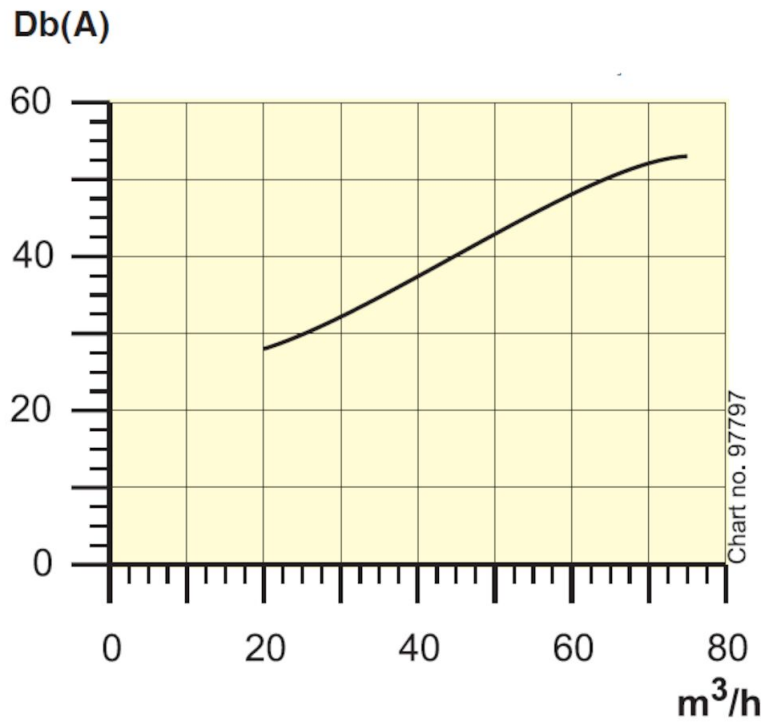

Benkutsugsarm FX32 Original

Pressure Drop

Benkutsugsarm FX32 Original

Sound Level
Distance to measuring point = 1m

Benkutsugsarm FX32 Original