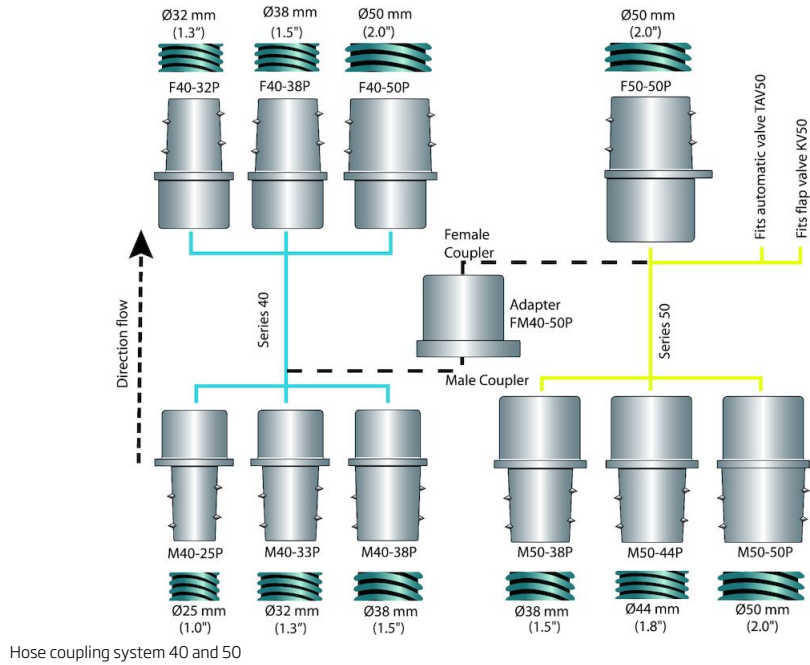

Højvakuum slangekoblinger

Hose couplers Dia 51 mm, swivelling