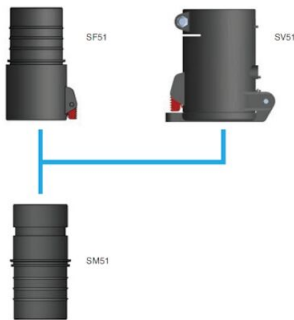

Højvakuum slangekoblinger

Hose couplers Dia 51 mm, swivelling