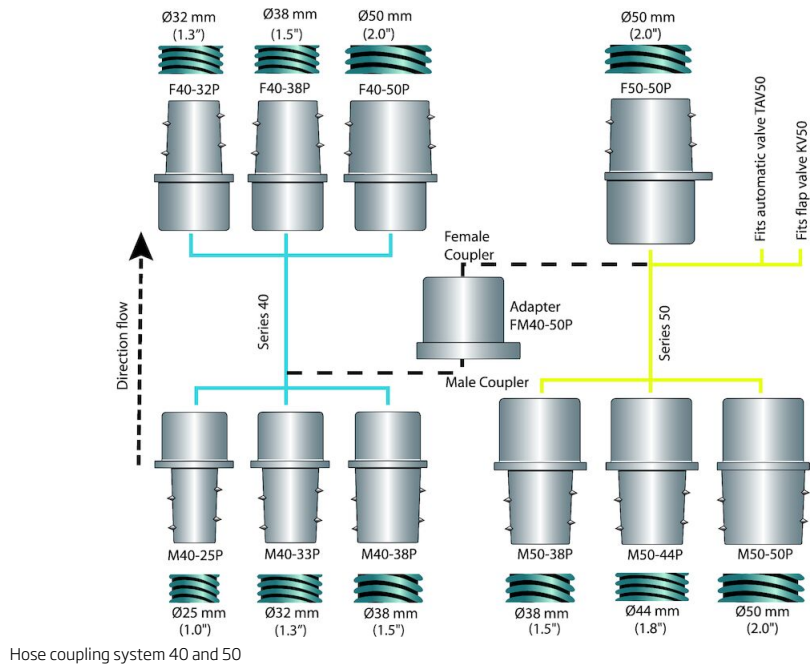

High Vacuum Hose Couplers

Hose couplers Dia 51 mm, swivelling