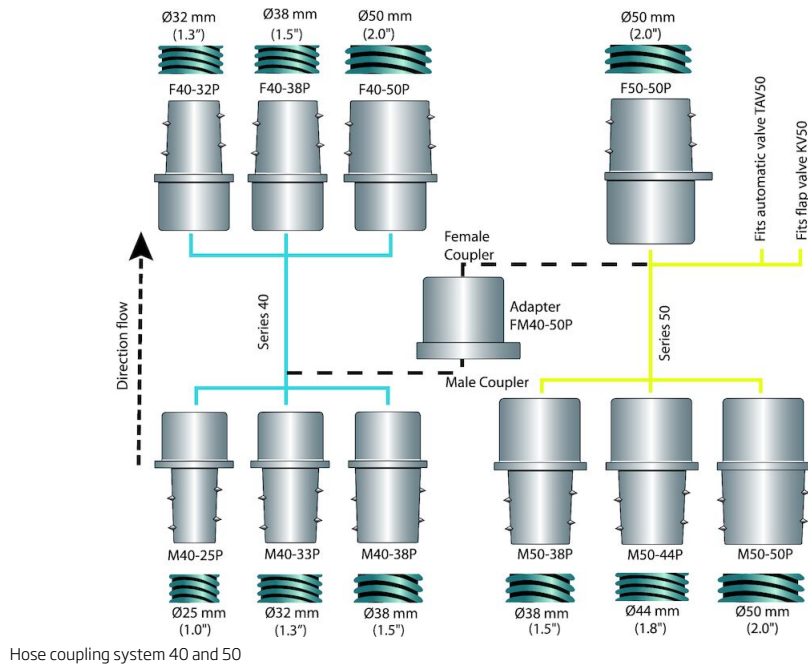

High Vacuum hose Couplers

Hose couplers Dia 51 mm, swivelling