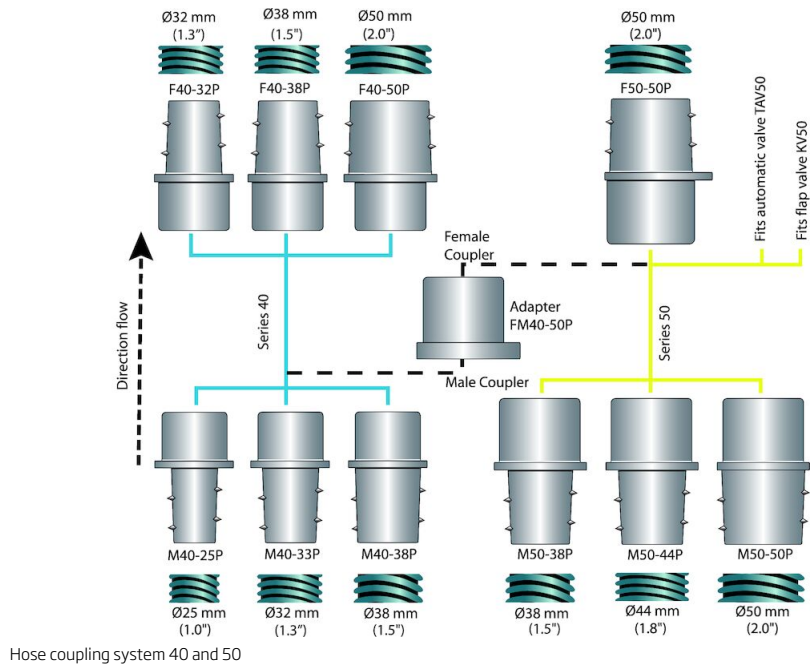

High Vacuum Hose Couplers

Hose couplers Dia 51 mm, swivelling