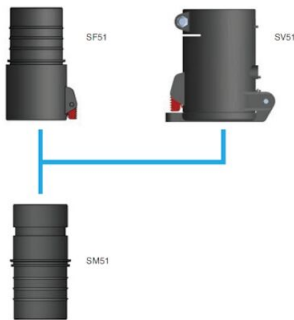

Høyvakuum slangekoblinger

Hose couplers Dia 51 mm, swivelling