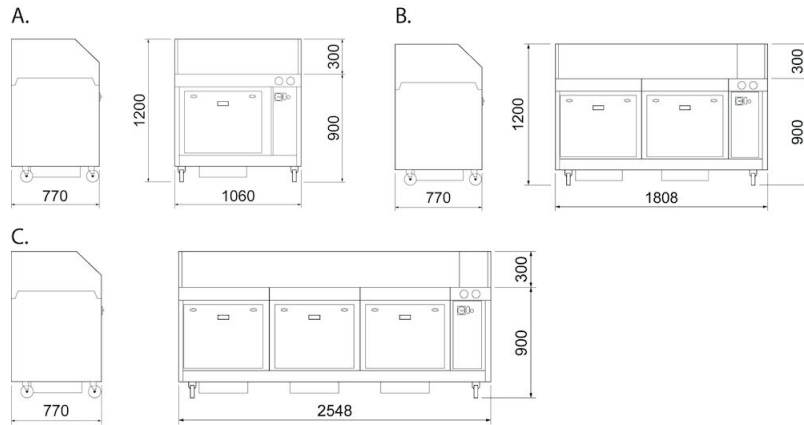

FilterBench Downdraft Table with carbon filter

A: FilterBench 23 B: FilterBench 46 C: FilterBench 69