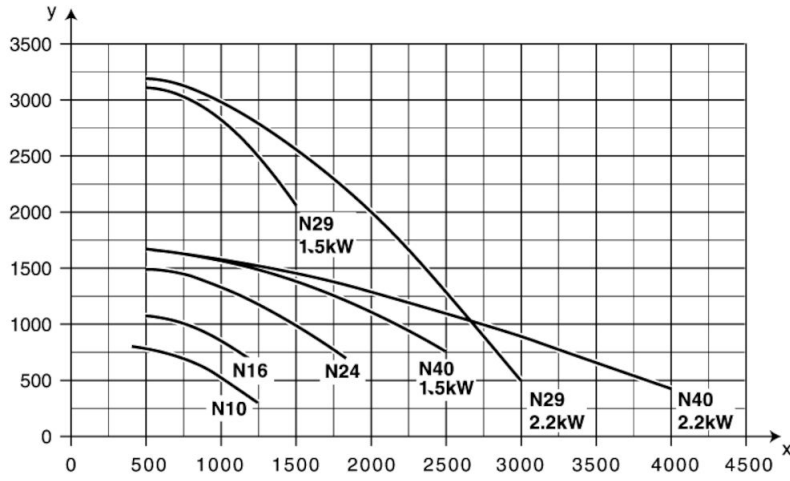

Fan N24 Portable Fan

X: airflow, m³/h Y: static pressure Pa