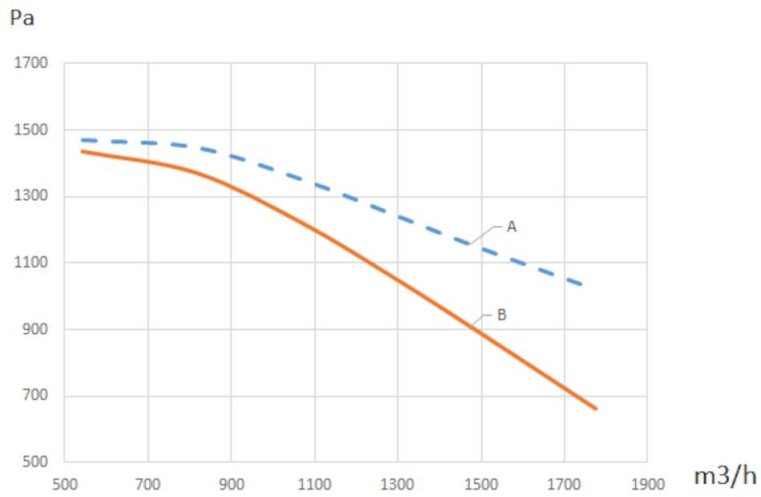

## Fan N24, Tek fazlı

Fan curve N24 1-Phase (50Hz)

A = Fan total pressure

B = Fan static pressure