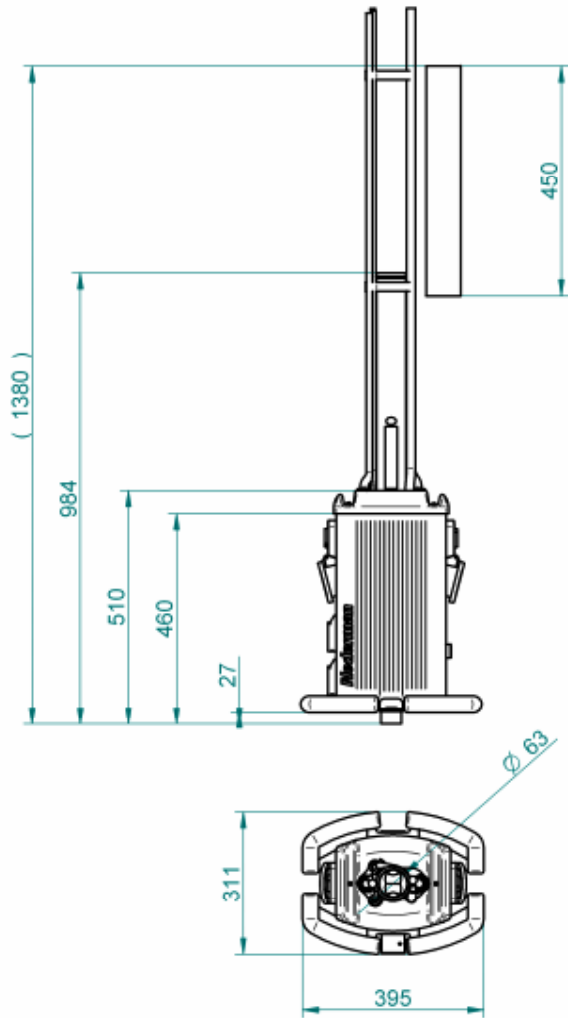

- *Soft rubber handles preventing injuries and damage.*
- *Three compressed air connections.*
- *Two vacuum hose connections.*
The sliding valves with an on/off function allow a constant connection of the power tools.
- *Nederman quick-couplers fit the vacuum hose connections allowing connection of hoses with diameters 19 to 63 mm.*

With flexible coverage of several workspaces

Nederman Power Arm

To get the best out of the PowerBox, we recommend a combination with Nederman Power Arm. The arm is suspended by a pivoting wall bracket and a joint on the arm, which makes it flexible to cover several work place. Air hose and electrical cables (length 11 m) are included in delivery.

Extension arm 6 m

Extension arm 4.2 m

The PowerBox, a suitable arm and the wall bracket must all be ordered separately. See back page.

Tekniska data

NOTE: The PowerBox, a suitable arm and the wall bracket must all be ordered separately. First order the PowerBox version you need, then the wall bracket or a suitable arm. The PBA is not recommended for the heaviest models of the PowerBox, see table below. If you order the Extension Arm then you must also order the PowerKit for connection of the PowerBox to the Extension Arm.